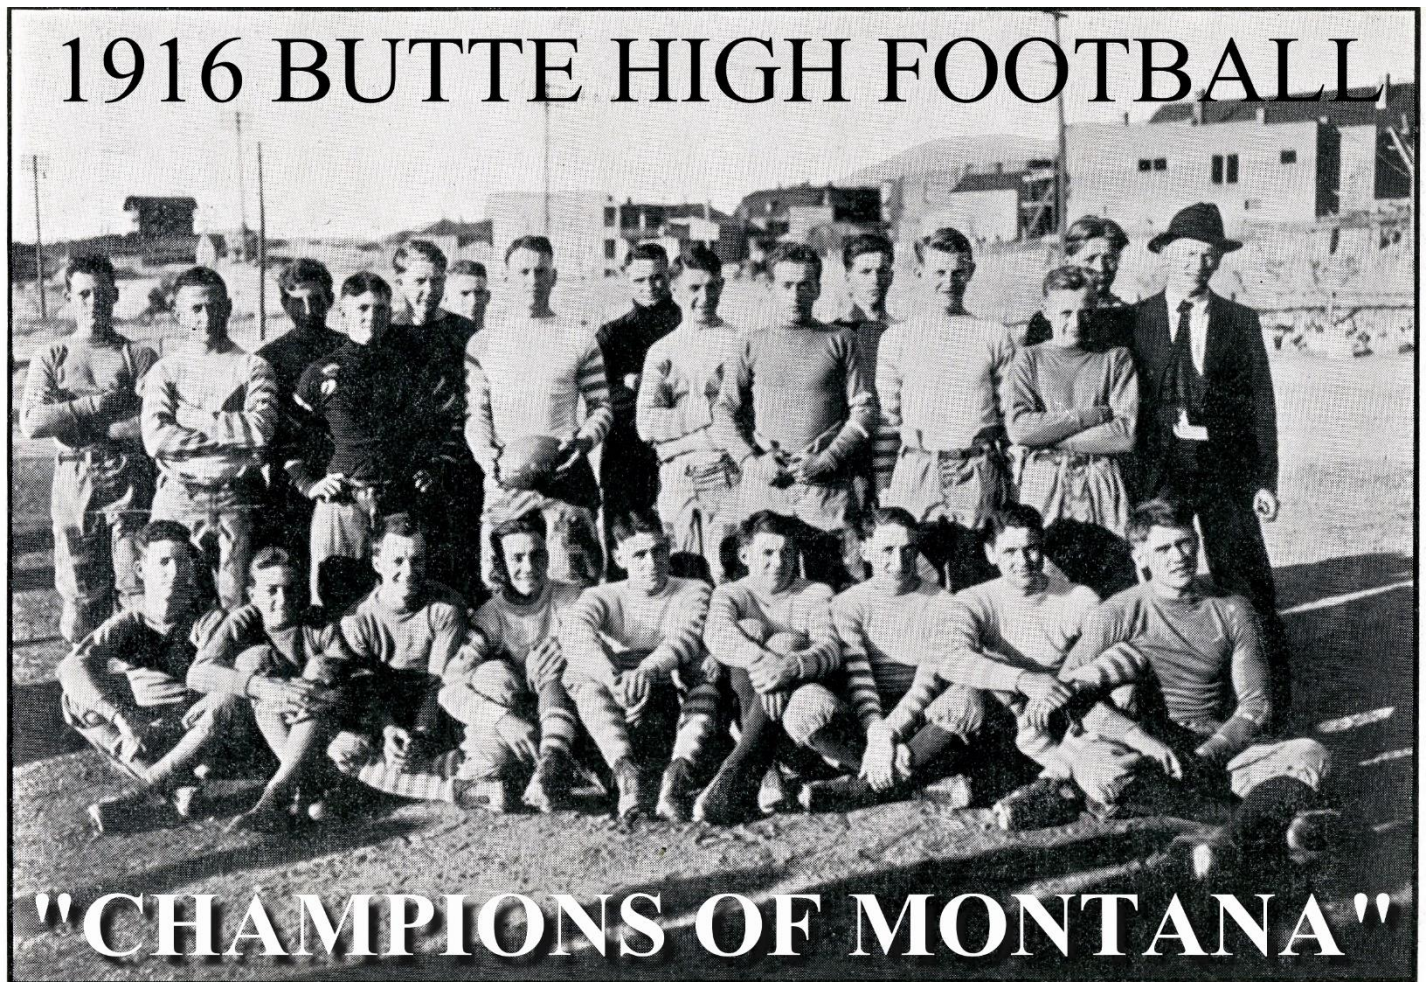

1916

SATURDAY NOVEMBER 4, 1916 IN GREAT FALLS, MT @ EARLING PARK

BUTTE HIGH SCHOOL 30 – GREAT FALLS HIGH SCHOOL 6

KICKOFF @ 3:00 P.M.

BUTTE HIGH FOOTBALL SQUAD OF 1916.

Standing: Zundel, Driscoll, Connors, Smith, Blanding, Bowen, Crowley (Captain), Bierman (Coach), Matthews, Selway, Gilbert, Lyford, Dezell, Ladic, Auerback (Manager). Sitting: Dolan, Molthen, Dickson, Kerr, Vogler, Sullivan, Doherty, Howell, Myers. First Team man not in picture, Fisher.