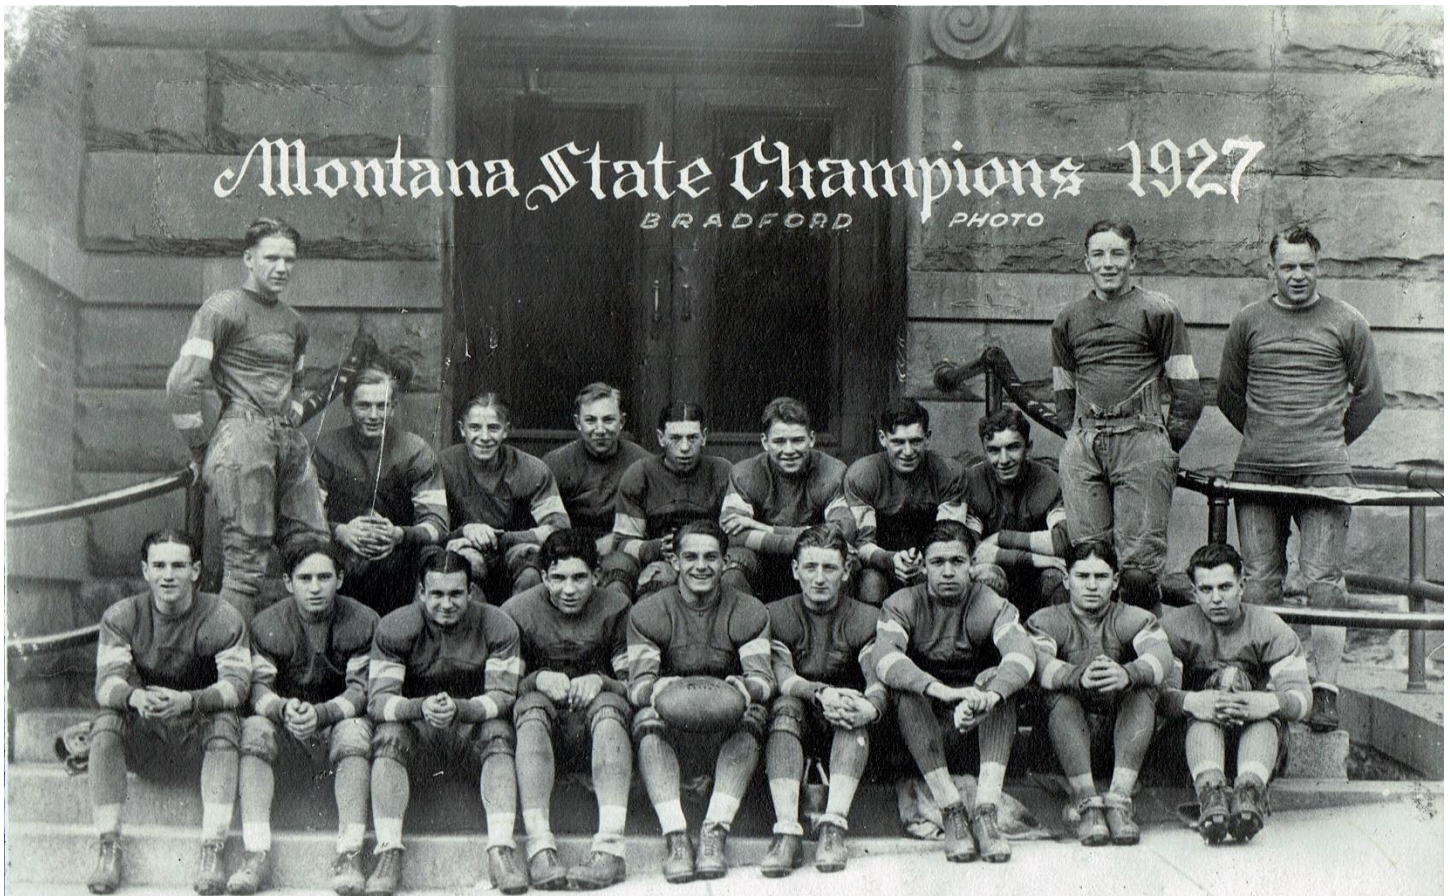

HARRY ("SWEDE") DAHLBERG

1927

THANKSGIVING DAY

THURSDAY NOVEMBER 24, 1927 IN BUTTE, MT @ CLARK PARK

BUTTE HIGH SCHOOL 44 – BILLINGS HIGH SCHOOL 7

KICKOFF @ 1:15 P.M.

BOTTOM ROW L-R: Harry Evans, Willie Inkret, Alex Llevsich, Frank Ball, Captain - Frank "Shine" Schneller, James "Babe" McNalley, Charles Prelsник, Johnny Inkret, Jack Wharf, TOP ROW L-R: Oscar "Swan" Johnson, Al Dahlberg, Constant "Connie" Jaccard, Elore "Pitts" Nevin, Bob Breen, Frank Dyer, Jerry Sullivan, STANDING L-R: William "Bill" Janhunnen, Ray Erickson, Coach Harry "Swede" Dahlberg, MISSING FROM PHOTO: Assistant Coach "Midge" Griffith