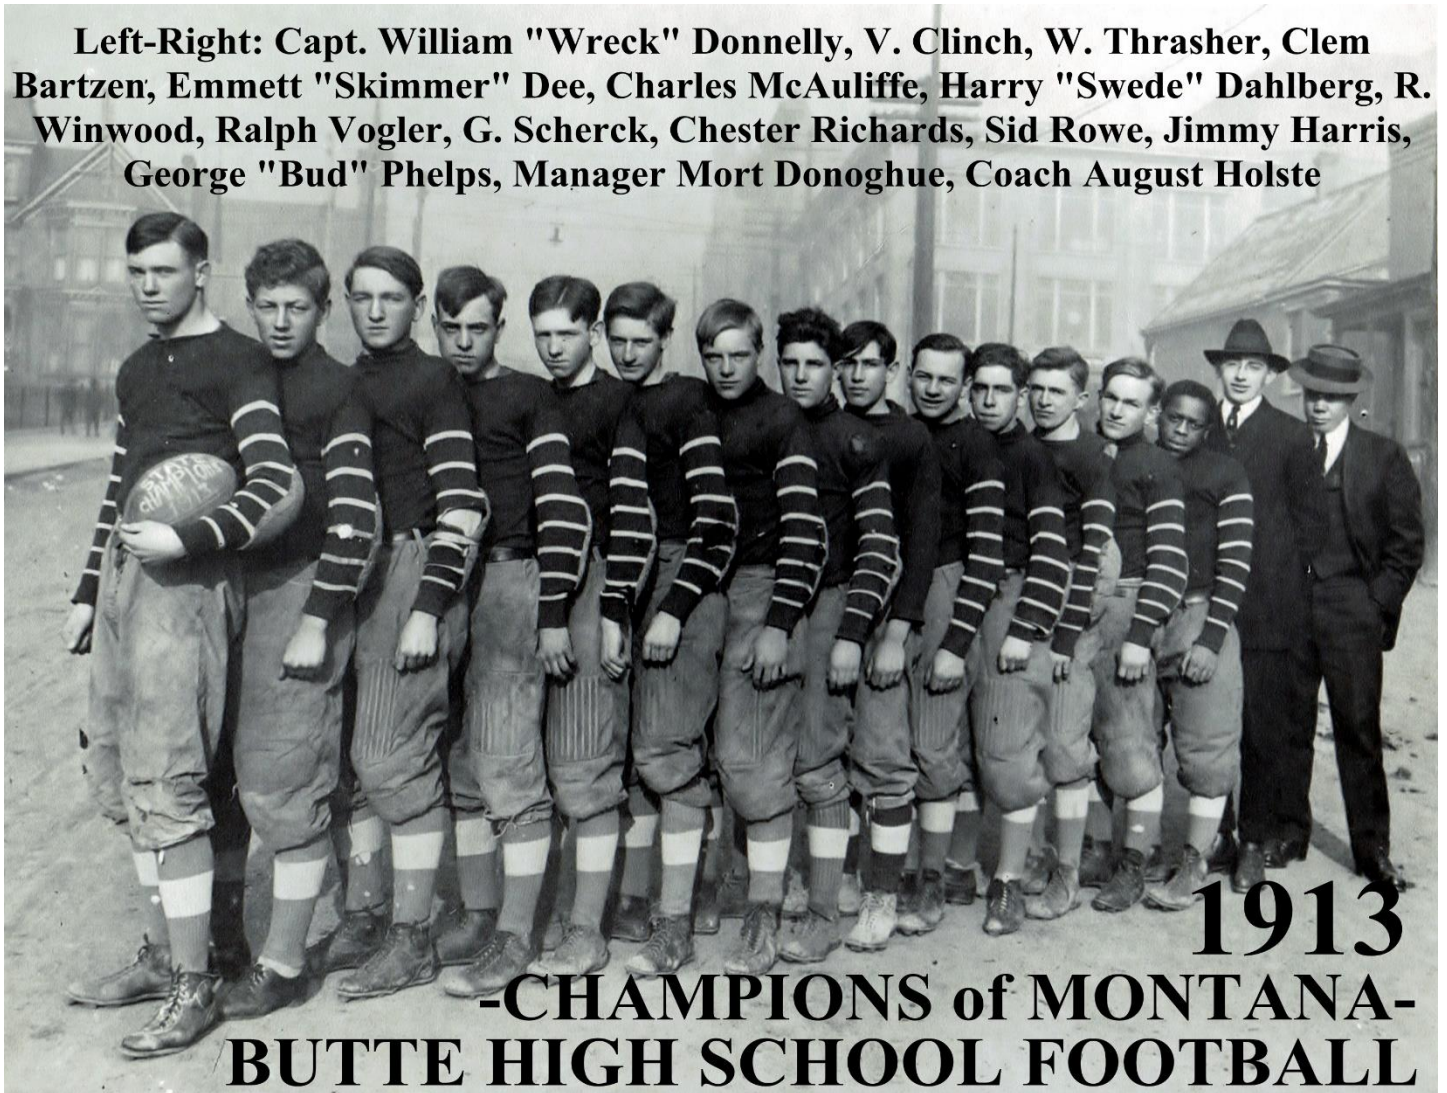

Left-Right: Capt. William "Wreck" Donnelly, V. Clinch, W. Thrasher, Clem Bartzen, Emmett "Skimmer" Dee, Charles McAuliffe, Harry "Swede" Dahlberg, R. Winwood, Ralph Vogler, G. Scherck, Chester Richards, Sid Rowe, Jimmy Harris, George "Bud" Phelps, Manager Mort Donoghue, Coach August Holste

**1913
-CHAMPIONS of MONTANA-
BUTTE HIGH SCHOOL FOOTBALL**