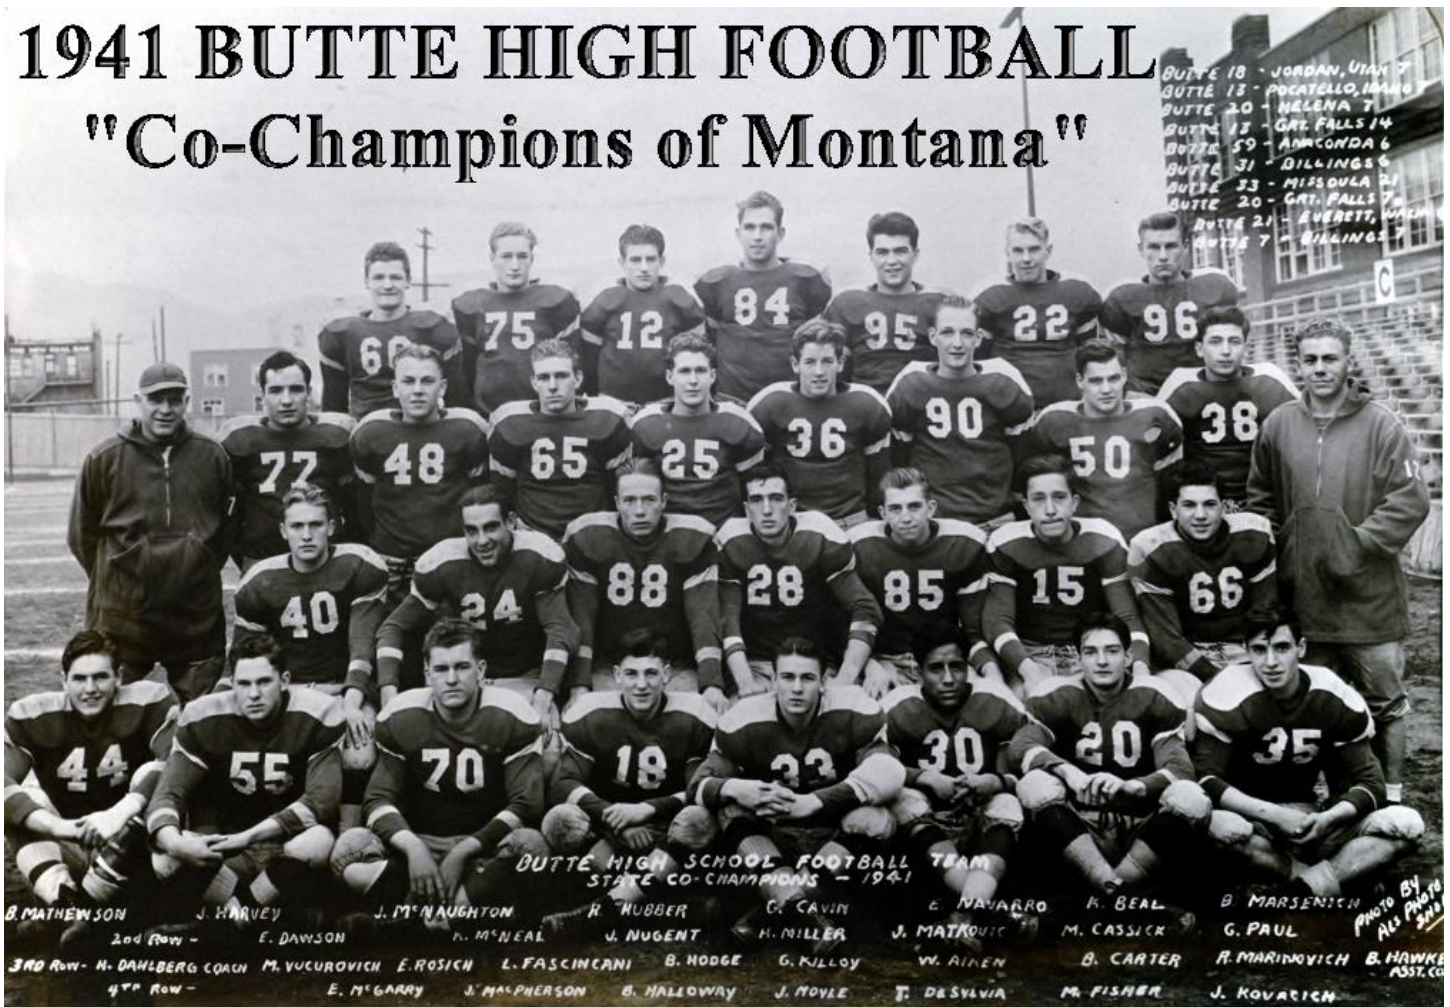

1941

THANKSGIVING DAY

THURSDAY NOVEMBER 27, 1941 IN BUTTE, MT @ BUTTE HIGH SCHOOL STADIUM (LATER RENAMED NARANCHE MEMORIAL STADIUM IN 1943)

BUTTE HIGH SCHOOL 7 – BILLINGS HIGH SCHOOL 7

KICKOFF @ 1:15 P.M.

“CO-CHAMPIONS”

1941 BUTTE HIGH FOOTBALL "Co-Champions of Montana"