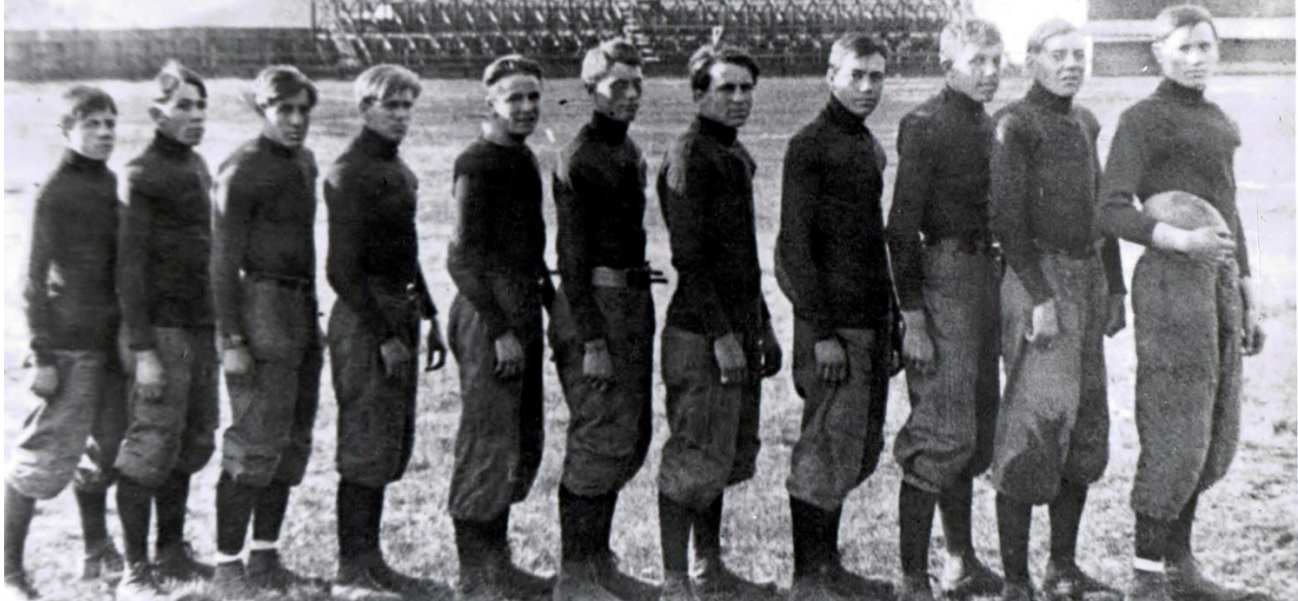

1911

SATURDAY DECEMBER 9, 1911 IN GREAT FALLS, MT @ BLACK EAGLE PARK

BUTTE HIGH SCHOOL 5 – GREAT FALLS HIGH SCHOOL 5

KICKOFF @ KICKOFF @ 3:00 P.M.

BUTTE HIGH DEFEATED MISSOULA HIGH IN A SEMI-FINAL GAME PLAYED NOVEMBER 30TH IN MISSOULA AT MONTANA FIELD BY A SCORE OF 15 – 0. ALSO, BUTTE HIGH AND GREAT FALLS HIGH PLAYED A GAME IN BUTTE, MT ON NOVEMBER 18TH AT COLUMBIA GARDENS. BUTTE HIGH AND GREAT FALLS HIGH PLAYED TO A 3 – 3 TIE THAT DAY. BUTTE HIGH FINISHED THE SEASON WITH NO LOSSES AND TWO TIES WITH GREAT FALLS HIGH. GREAT FALLS HIGH HAD ONE LOSS ON THEIR RECORD AND THE TWO TIES WITH BUTTE. GREAT FALLS DISPUTED BUTTE'S CLAIM TO THE STATE TITLE. BUTTE TRIED TO HAVE GREAT FALLS HIGH COME TO BUTTE FOR A THIRD AND DECIDING CONTEST ON DECEMBER 16TH...BUT THEY REFUSED TO PLAY THE GAME. BUTTE HIGH SCHOOL CLAIMED THE STATE CHAMPIONSHIP...DUE TO THE FACT THAT THEY HAD A BETTER RECORD!

1911 Butte High School Football -CHAMPIONS of MONTANA-

Left-Right: L. Crowley, J. Barry, W. Freshman, A. McDougall Jr., G. Bourquin, E. Lyford, B. Brittain, A. Christie, M. Osenburg, W. "Harp" Sullivan, Captain W. "Wreck" Donnelly