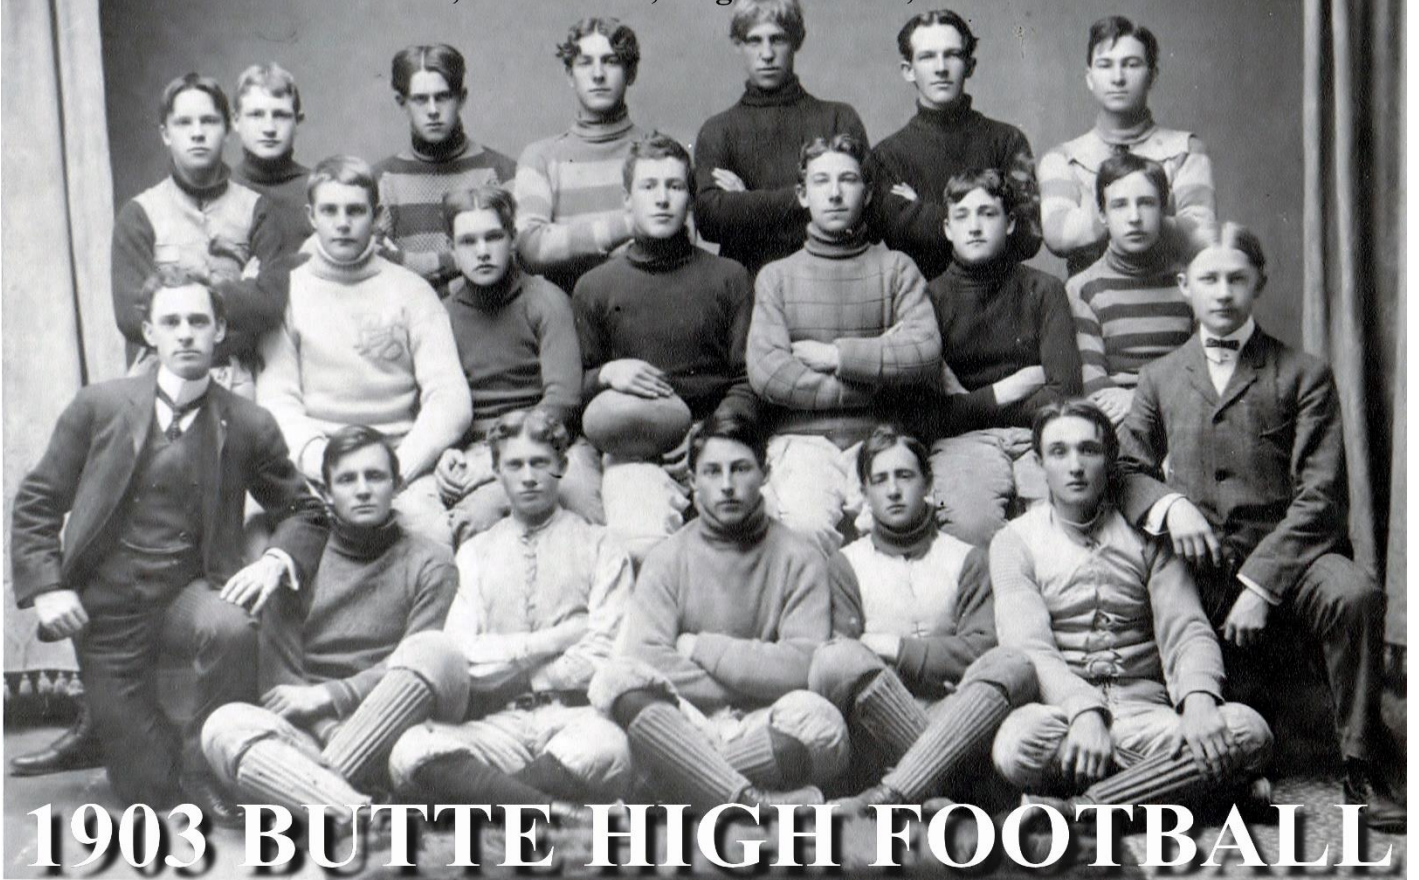

1903

THANKSGIVING DAY

THURSDAY NOVEMBER 26, 1903 IN BUTTE, MT @ COLUMBIA GARDENS

BUTTE HIGH SCHOOL 5 – FORT SHAW INDIANS 0

KICKOFF @ 3:00 P.M.

-CHAMPIONS of MONTANA-

FRONT: Coach Joe Jackson, Ed Chamberlain, Emmett Rheim, Percy Loomas, Del Thomas, Alex Blewett, Mgr. Ray Bettenson, MIDDLE: W. Hollingsworth, Johnson, Harrington, F. Settle, Cowan, William McCarthy, S. Roach, BACK: B. Settle, Mel Lowry, Herb Mills, Weiser Dell, Angus McLeod, Tom Whalen