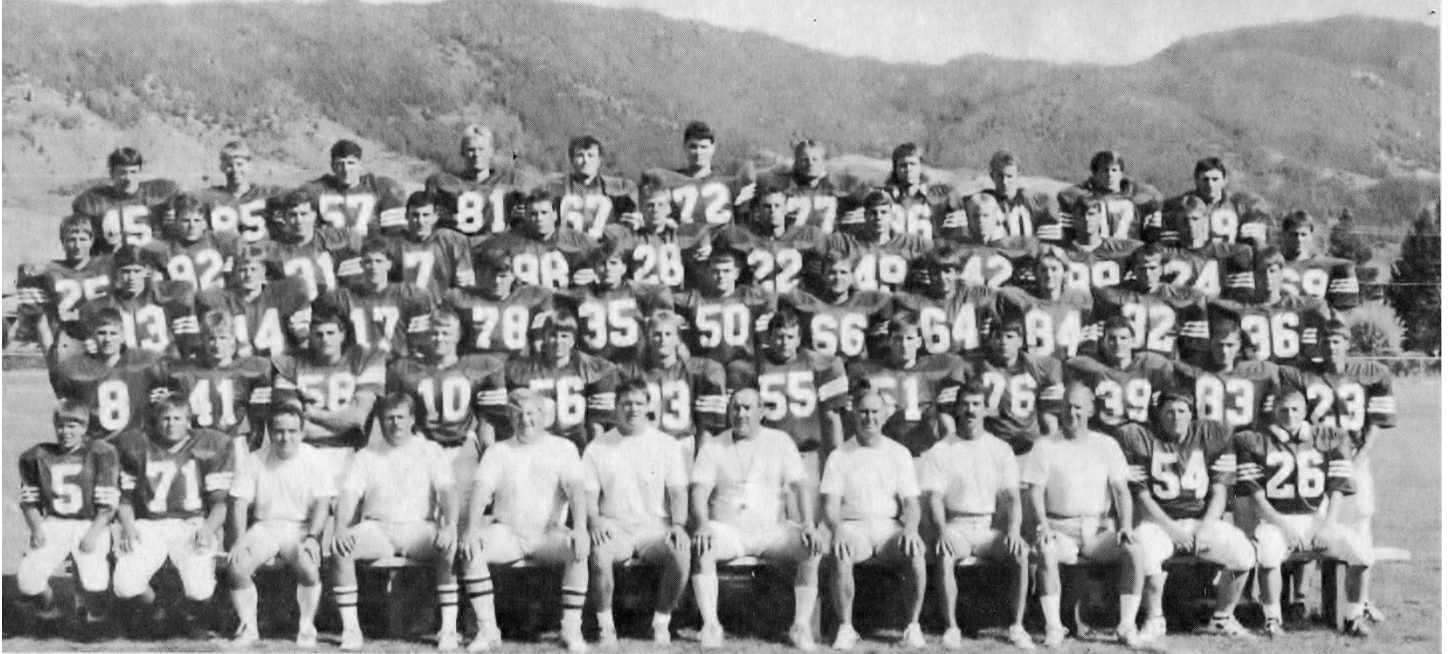

1991 FOOTBALL AA CHAMPS

BUTTE HIGH SCHOOL BULLDOGS

Back row: Paul Flynn, Jon Smitham, Brian Toone, Kelly Reilly, Niles Brush, Lance Steilman, Jason Snyder, Randy Riley, Ben Racicot, Jeremy Whitlock. 4th row: Robin Moodry, Shawn Graham, Josh Vincent, Dave Dunstan, Chris Opie, John Stenson, Aaron Arntson, Shawn Galetti, Brian Farren, Brett Heard, Wayne Townsend, Jeremy Bassett. 3rd row: Jason Street, Willie McCarthy, Josh Paffhausen, Scott King, Chad Roesti, Darrel Storey, Lyle Smith, Steve Ritter, Robert Frankforter, Kevin Stenson, Josh Holdsworthy. 2nd row: Burke Hunsaker, Aaron Ryan, John Fischer, Shawn Ker, Dave Hulverson, Travis Brasier, Keith Meagor, Dick Garlish, Jason King, Sean Smitham, Alan Winstead, Chris Zahn. 1st row: Ryan Anderson, Leo Rosenthal, Coach John Uggetti, Coach Jim Konen, Coach Barry Brophy, Coach Mark Dennehy, Head coach Jon McElroy, Coach Dan Lean, Coach Rich Hawe, Coach Steve Prey, Brian Seymour, Chris Svejkovsky.