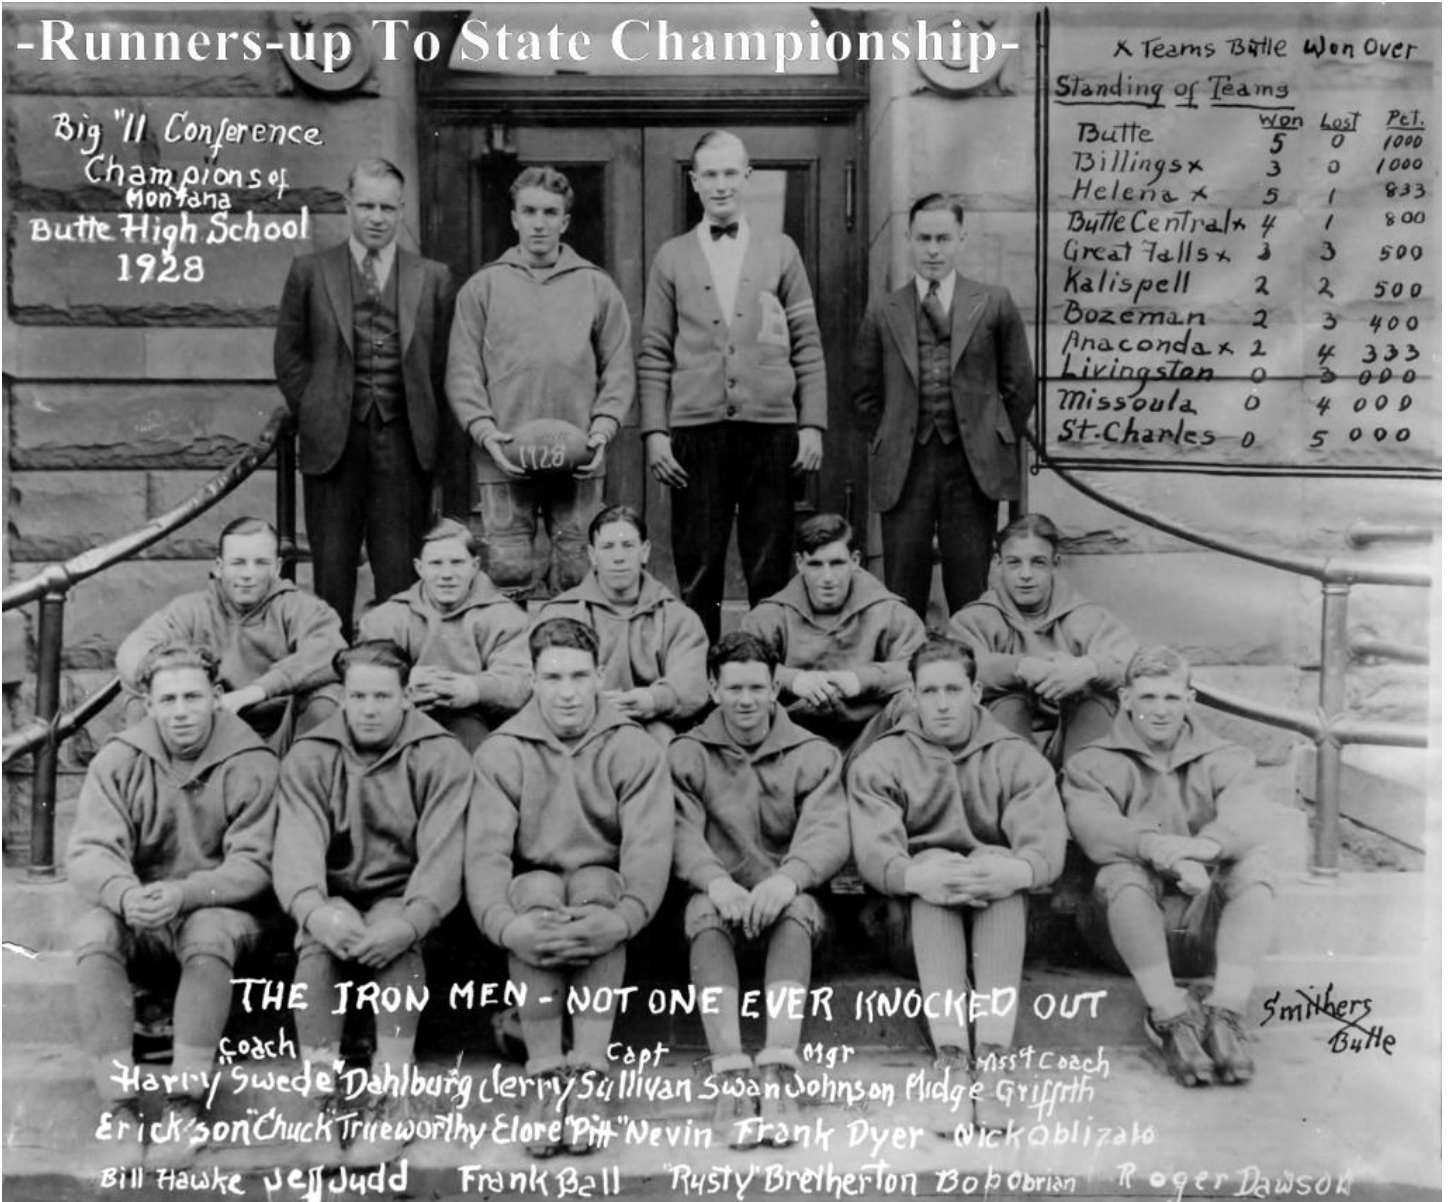

-Runners-up To State Championship-

Big "II" Conference
Champions of
Montana
Butte High School
1928

X Teams Butte Won Over

Standing of Teams	Won	Lost	Pct.
Butte	5	0	1000
Billings x	3	0	1000
Helena x	5	1	833
Butte Central x	4	1	800
Great Falls x	3	3	500
Kalispell	2	2	500
Bozeman	2	3	400
Anaconda x	2	4	333
Livingston	0	3	000
Missoula	0	4	000
St. Charles	0	5	000

THE IRON MEN - NOT ONE EVER KNOCKED OUT

coach Harry Swede   Capt Dahlburg   Mgr Lerry Sullivan   Asst Coach Swan Johnson   Pledge Griffith
Erickson   Chuck Trueworthy   Elmer Pitt   Nevin   Frank Dyer   Nick Oblizato
Bill Hawke   Jeff Judd   Frank Ball   Rusty Bretherton   Bob Brian   Roger Dawson

~~Smithers~~
Butte