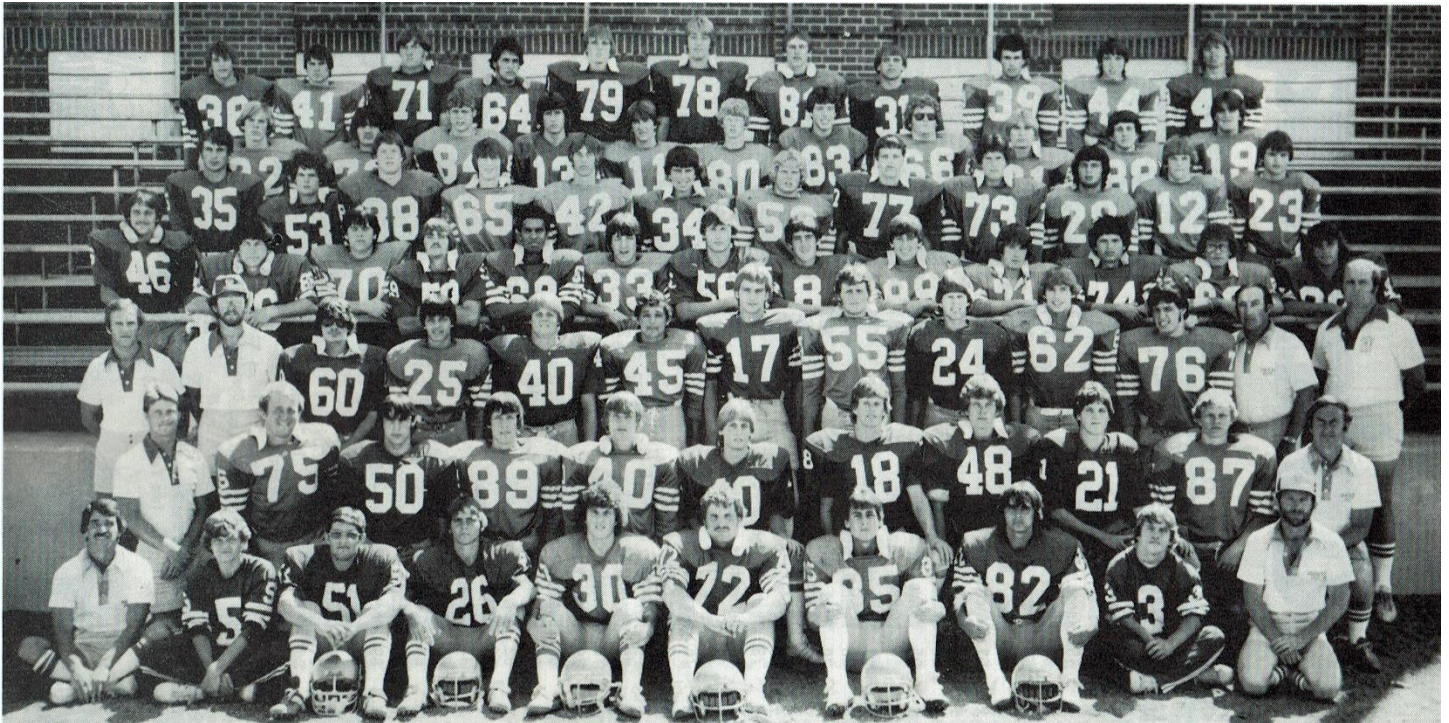

1981

FRIDAY NOVEMBER 20, 1981 IN GREAT FALLS, MT @ MEMORIAL STADIUM

BUTTE HIGH SCHOOL 14 – GREAT FALLS RUSSELL HIGH SCHOOL (C.M.R.) 6

KICKOFF @ 7:30 P.M.

1 BUTTE HIGH BULLDOGS - "CHAMPIONS of MONTANA"

1st Row L to R—Coach Rich Hawe; Mgr. Mark Powley; John Tierney; Jerry Harrington; Dan Krzan; Bob Rowling; Ron Collins; Sean Howard; Shane Wilson; Mgr., Coach Fred Jozovich.

2nd Row L to R—Coach Mike Anderson; Tom Cash; Chuck Reopelle; Mike Pochervina; Larry Peterson; Sean Cleverly; Kelly Davis; Bob Evans, Fred Rivers; Dennis Kuehn; Coach Dan Lean.

3rd Row L to R—Coaches Steve Stosich; Bill Osborne; Brent Cook; Lee Johnson; Scott Mitchell; Pat Garcia; Don Douglas; Gary Konen; Bob Bersanti; Jamie Ogolin; Sam Brewer; Head Coach Jon McElroy; Coach Ron Richards.

4th Row L to R—Wayne Baltezar; Jerry Reed; Kevin Long; Troy Lester; Randall Galinkin; Rich Hollis; Eric Endy; Tim Osborne; Bryan Canty; Mike Ogrin; Dean Rosencrans; Travis Henderickson; Mike Brown.

5th Row L to R—Ron Rowling; Greg Wilson; Lance Judd; Willy Brown; Todd Holton; Joel Tierney; Fitz Davis; Bob Eva; James Tangaro; Ray Hoffenbacker; Scott Paffhausen; Chris Knuckey.

6th Row L to R—Tony Rice; John Hackman; Alan Willse; Rich Daum; Tod Higinbotham; Dennis Bugni, Jim Orth; Doug Mandic; Ed Mitchum; Tim Fogarty; Marc Paffhausen.

7th Row L to R—Mike Lester; Marty Janhunen; Bruno Kraus; Doug Richards; Mike Sherick; Glen Amick; Terry LeProwse; Tony Purdue; Mike Melvin; Scott Gilbert.