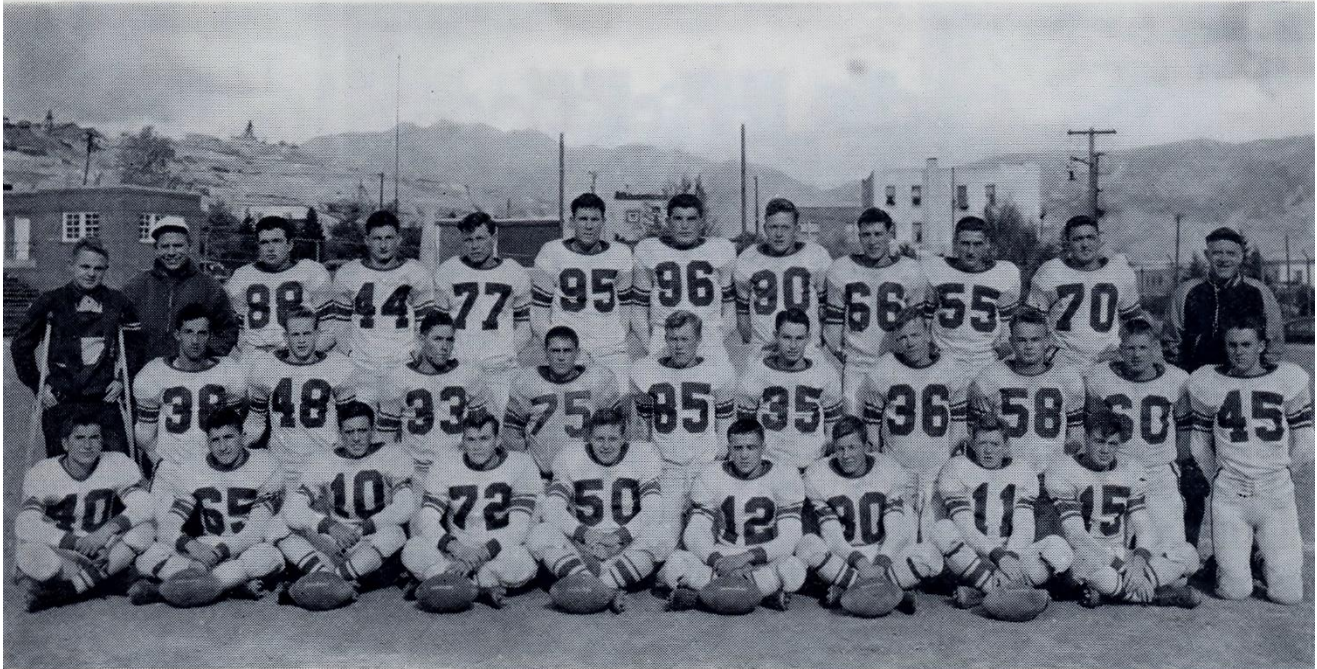

Butte High School Football Team, '50

BOTTOM ROW, left to right: Borzan, Jankovich, Schneller, Kelly, Snow, Stajcar, Pochervina, Moran, D. Jackson. SECOND ROW: O'Leary (on crutches), Lowney, Renz, La Pier, Kilminster, Shurtz, Doherty, Larson, Smith, Janhunen, C. Merrifield. THIRD ROW: Hawke, assistant coach; J. Harrington, D. Naranche, Sicotte, Stack, Butorovich, Sheron, Bennie, Edgar, Kyllingstad, Harry (Swede) Dahlberg, head coach

1950 BUTTE FOOTBALL

No.	Name	Wt.	Year	Position
10	SCHNELLER, Jim	144	Jr.	HB
11	MORAN, Jim	142	Sr.	HB
12	STAJCAR, John	147	Sr.	QB
15	JACKSON, Duane	151	Jr.	G
22	O'LEARY, Dick	132	Jr.	QB
30	POCHERVINA, Louis	150	Jr.	G
33	LAPIER, Wilbert	155	Sr.	HB
36	LARSEN, Dan	154	Jr.	C
38	LOWNEY, Ed	156	Jr.	E
40	BORZAN, Bronco	145	Soph.	E
42	DOUGHERTY, Gerald	156	Sr.	C
44	NARANACHE, Dan	160	Soph.	HB
45	MERRIFIELD, Charley	150	Sr.	HB
48	RENZ, Bob	145	Soph.	QB
50	SNOW, Mark	181	Sr.	G
55	EDGAR, John	150	Sr.	E
58	SMITH, Lee	165	Sr.	FB
60	JANHUNEN, Jim	172	Jr.	FB
65	JANKOVICH, Sam	146	Jr.	E

No.	Name	Wt.	Year	Position
66	BENNIE, Bob	172	Sr.	E
70	KYLLINGSTAD, Jack	170	Sr.	HB
72	KELLY, Bob	182	Sr.	G
75	KILMINSTER, Joe	166	Jr.	G
77	SICOTTE, Dave	166	Sr.	T
85	SHURTZ, Glenn	151	Jr.	C
88	HARRINGTON, Jack	182	Jr.	T
90	SHERON, Ed	191	Soph.	T
95	STACK, Charles	216	Fr.	T
96	BUTOROVICH, Bob	200	Jr.	T

HEAD COACH ..... Harry Dahlberg
ASST. COACH ..... Bill Hawke
B SQUAD COACH ..... Sam Leeper
FROSH COACH ..... Bob Sparks
MANAGERS ..... Earl Hays, John Bjeletich, Don Renz

OFFICIALS FOR THIS GAME

RAY GREENE, Missoula ..... REFEREE
CHARLES HUNT, Missoula ..... UMPIRE
WILLIAM MOTT, Butte ..... HEAD LINESMAN
WALTER T. SCOTT, Butte ..... TIMEKEEPER