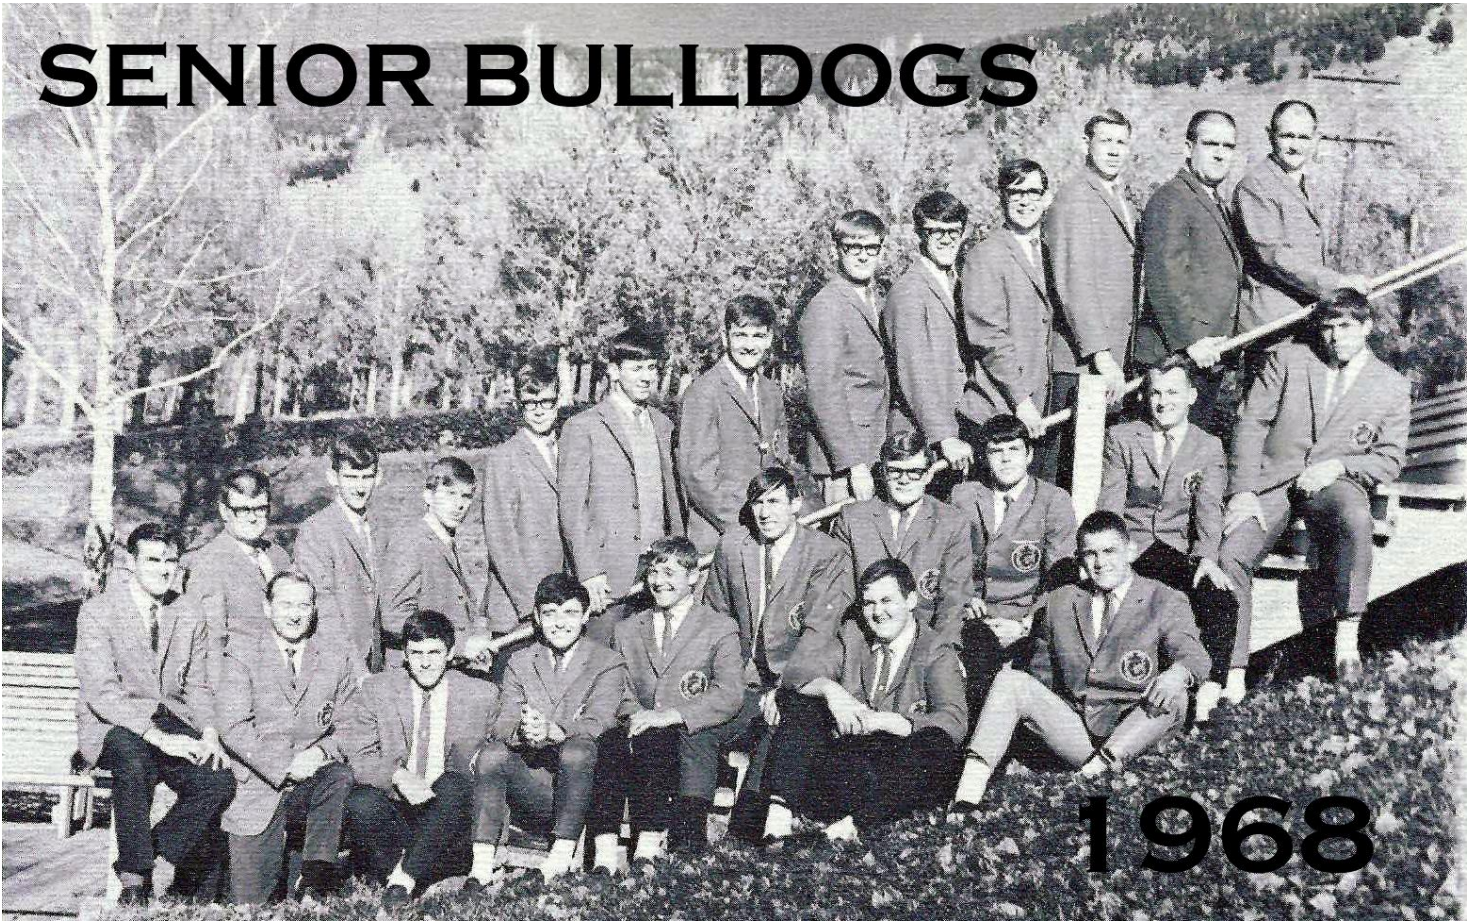

SENIOR BULLDOGS