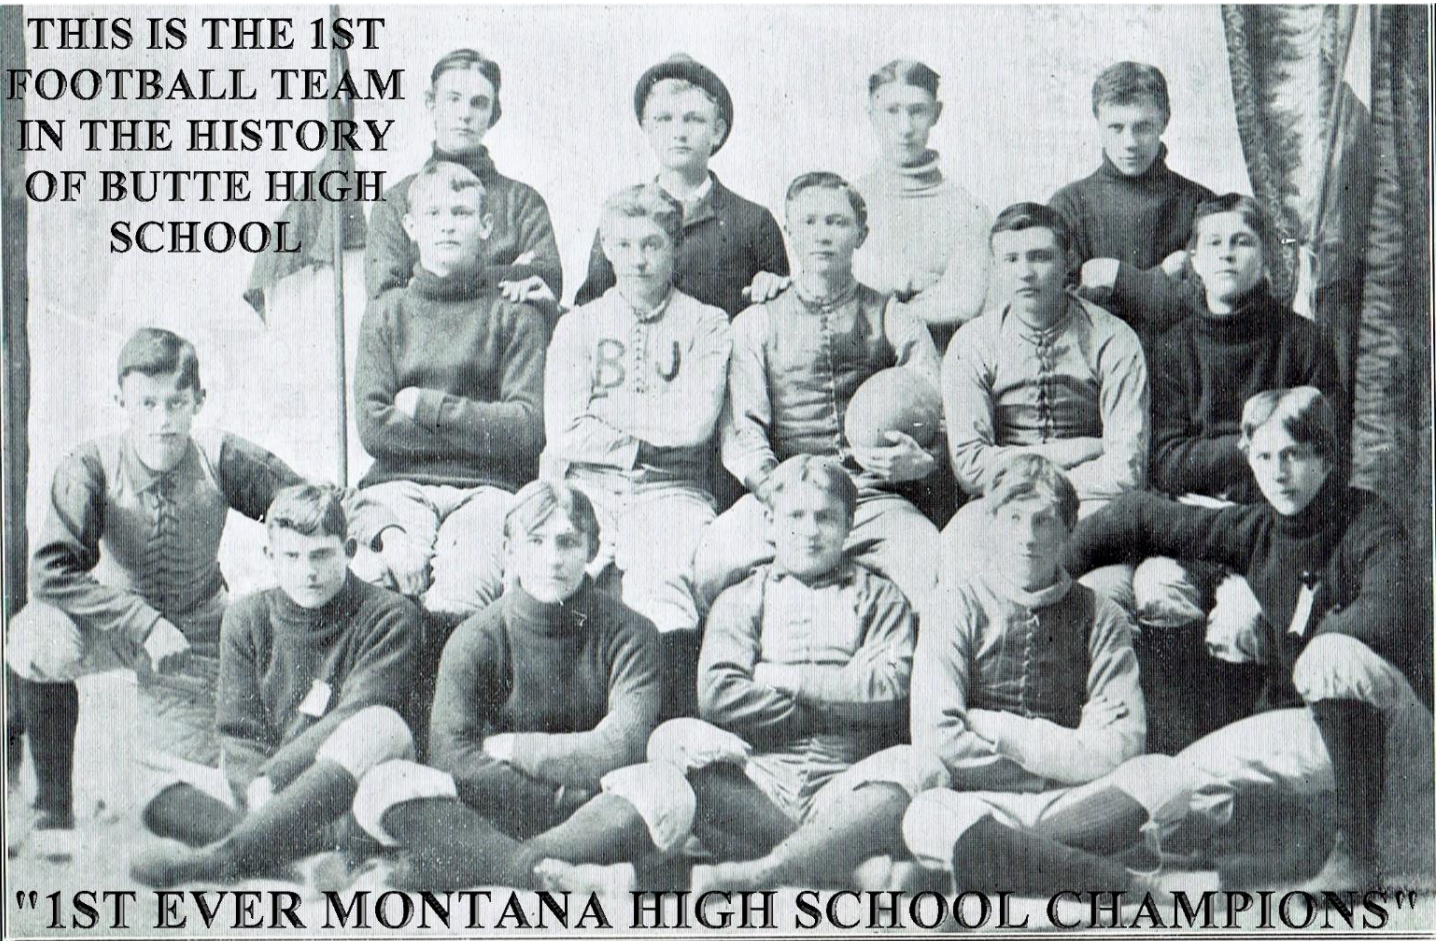

IT WAS FORMERLY NAMED
CENTRAL SCHOOL WHILE IT
WAS USED AS THE HIGH SCHOOL
FROM 1888-1896. THE NAME
WAS CHANGED TO
WASHINGTON SCHOOL IN
SEPTEMBER OF 1896.

BUTTE, MT

LOCATED ON E. BROADWAY -
BORDERED ON THE NORTH BY
GRANITE ST. & ARIZONA ST. TO
THE WEST

HIGH SCHOOL, BUTTE, MONTANA
East Broadway 1896

1893/1894

THIS WAS THE 1ST EVER BUTTE HIGH SCHOOL FOOTBALL TEAM. THE TEAM WAS ORGANIZED IN 1893 AND PLAYED NUMEROUS GAMES IN AND AROUND THE BUTTE AREA. THEY PLAYED IN THE FIRST MONTANA HIGH SCHOOL GRID GAME IN JULY 1894 IN HELENA. THE BUTTE HIGH SCHOOL TEAM TOOK AN 8-4 VICTORY FORM THE HELENA HIGH SCHOOL TEAM.

BECAME 1ST EVER MONTANA HIGH SCHOOL STATE CHAMPION!

**THIS IS THE 1ST
FOOTBALL TEAM
IN THE HISTORY
OF BUTTE HIGH
SCHOOL**

"1ST EVER MONTANA HIGH SCHOOL CHAMPIONS"

THE HIGH SCHOOL ELEVEN OF 1893

The players (reading from left to right): Top row—Elmer Pfouts, Wallace Bretherton, Guy Smith, Finley McRae. Middle row—James E. Higgins, David Hopkins, Charles Sullivan, Harold Bretherton (captain), George Scott, Jack Wolfe. Bottom row—Patrick Lynch, George Heimbach, George Curtis, Russell Matlock, Edward Bennett.

First Butte High Football Team

In 1893 a husky group of students, under leadership of Harry Bretherton, formed Butte High School's first football team. Grid players of that era had to be husky with plenty of stamina along with heft. For those were the days of power plays, and it was not unusual to see the entire team form a flying wedge ahead of the ball carrier with players of the offensive team grabbing hold of their runners anywhere they could and pulling, pushing or yanking the ball toter along in any direction which would make the ball advance.