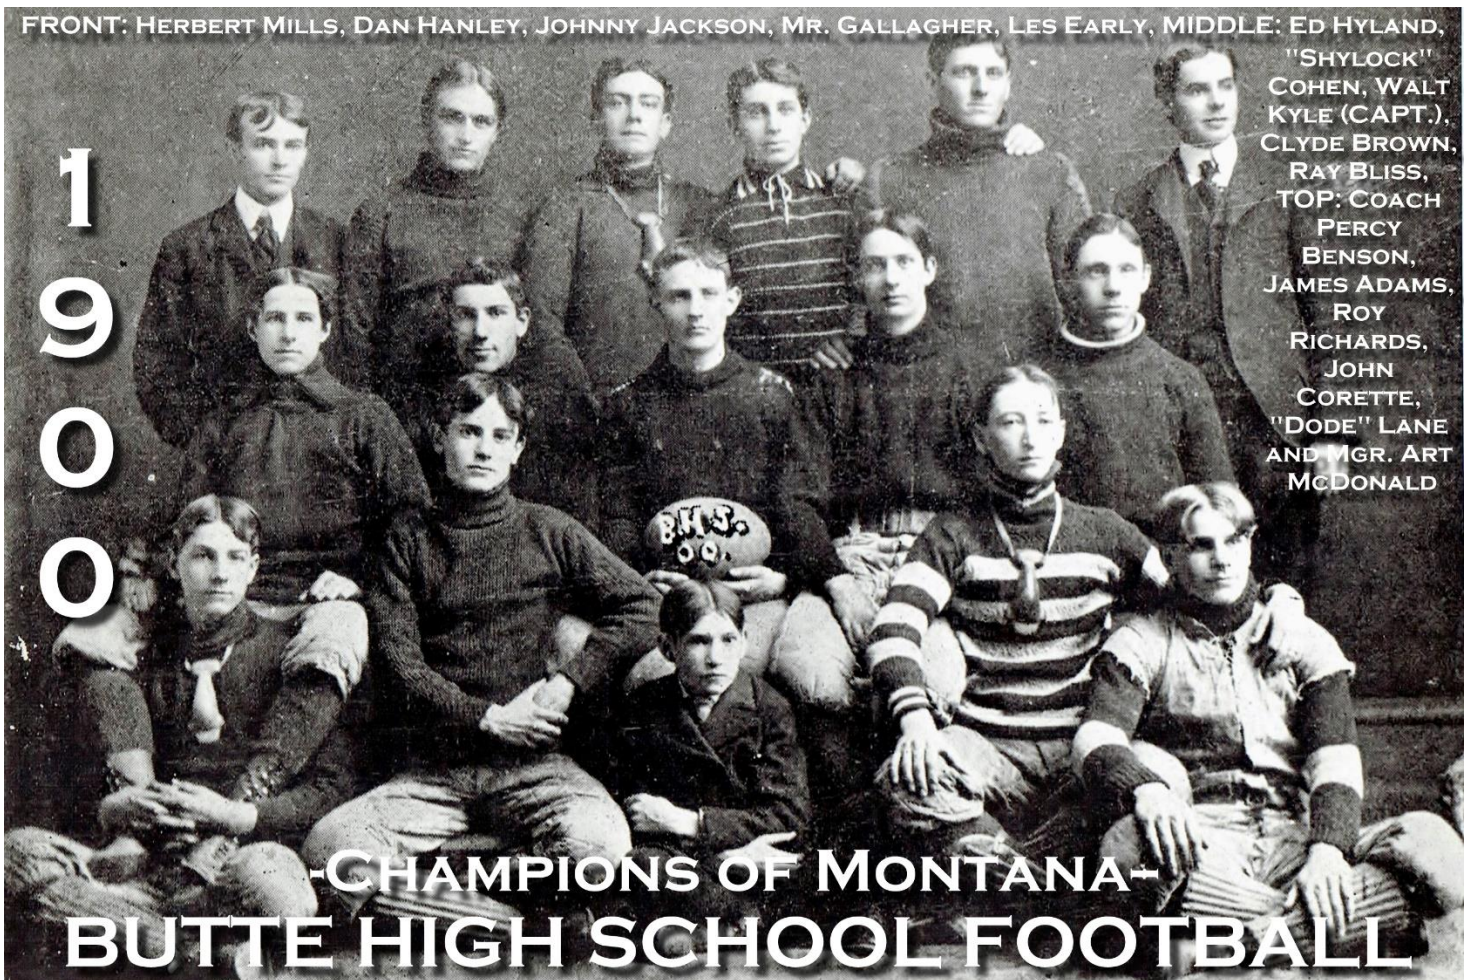

BUTTE PUBLIC HIGH SCHOOL

1900

SATURDAY DECEMBER 8, 1900 IN BUTTE, MT @ ATHLETIC PARK FIELD

BUTTE HIGH SCHOOL 15 – FORT SHAW INDIANS 0

KICKOFF @ 2:30 P.M.

1901

THANKSGIVING DAY

THURSDAY NOVEMBER 28, 1901 IN BUTTE, MT @ ATHLETIC PARK FIELD