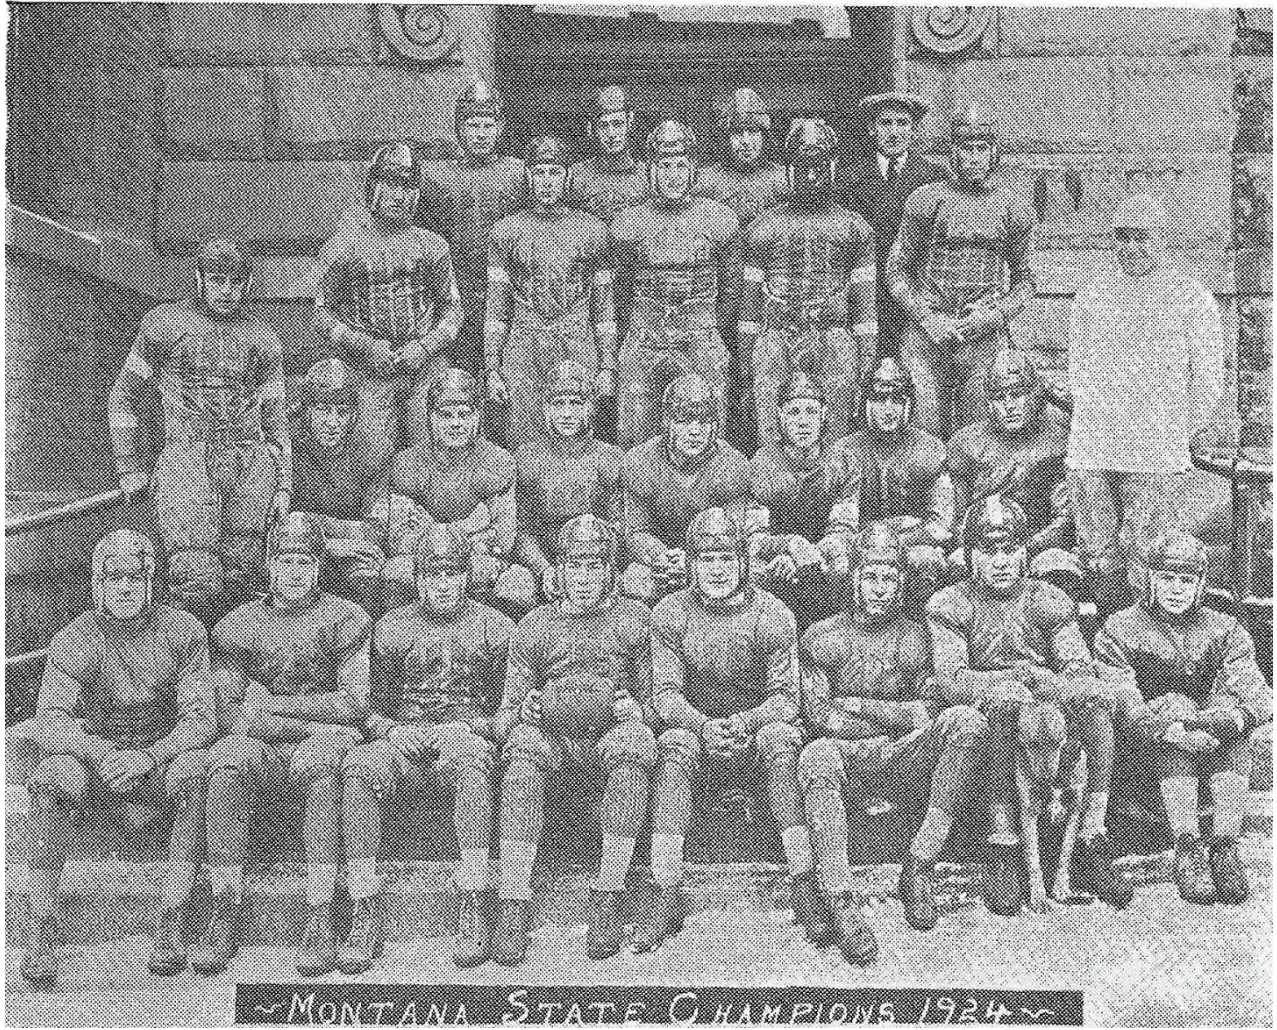

1924

THANKSGIVING DAY

THURSDAY NOVEMBER 27, 1924 IN BUTTE, MT @ CLARK PARK

BUTTE HIGH SCHOOL 34 – CUSTER COUNTY HIGH SCHOOL 0

KICKOFF @ 1:15 P.M.

Butte High Football -1924 State Champions

Shown from left to right are: Standing, around edge—Weber, Fenter, C. Davis, Schneller, Worden, Bertoglio, Faculty Director Kilberer, Coach "Swede" Dahlberg, Olsen, Wilcox, Ambrossetti and Sylvester. Rear row, seated—Cox, R. Davis, Charlton, Lavelle and Dempsey. Middle row, seated—Duggan, Captain T. Davis, O'Donnell, Thierkoff, Roesti and Bjorgum. Front row, seated—Lewis, Chang, MacDonald and Dawson.