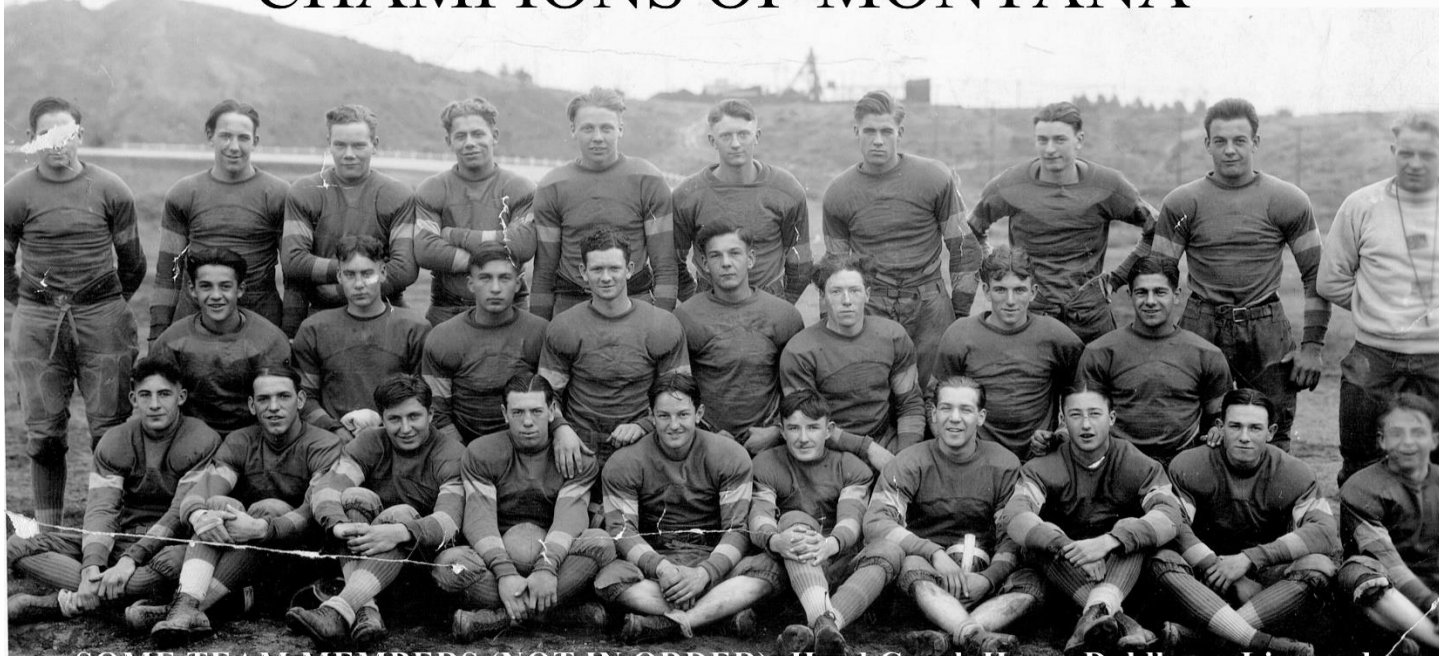

1929 BUTTE HIGH FOOTBALL "CHAMPIONS OF MONTANA"

SOME TEAM MEMBERS (NOT IN ORDER): Head Coach Harry Dahlberg, Linwood Reynolds, John Oblizalo, Nick Oblizalo, Bill Hawke, Peter Nolan, Ed Bonner, Tom Paige, Bernard Bretherton, John F. Sullivan, Floyd Berg, Howard Maxwell, Jack Davidson, Bob O'Malley, Dominick Perga, George McCracken, Captain Elore Nevin, Dave White, Mark Selak