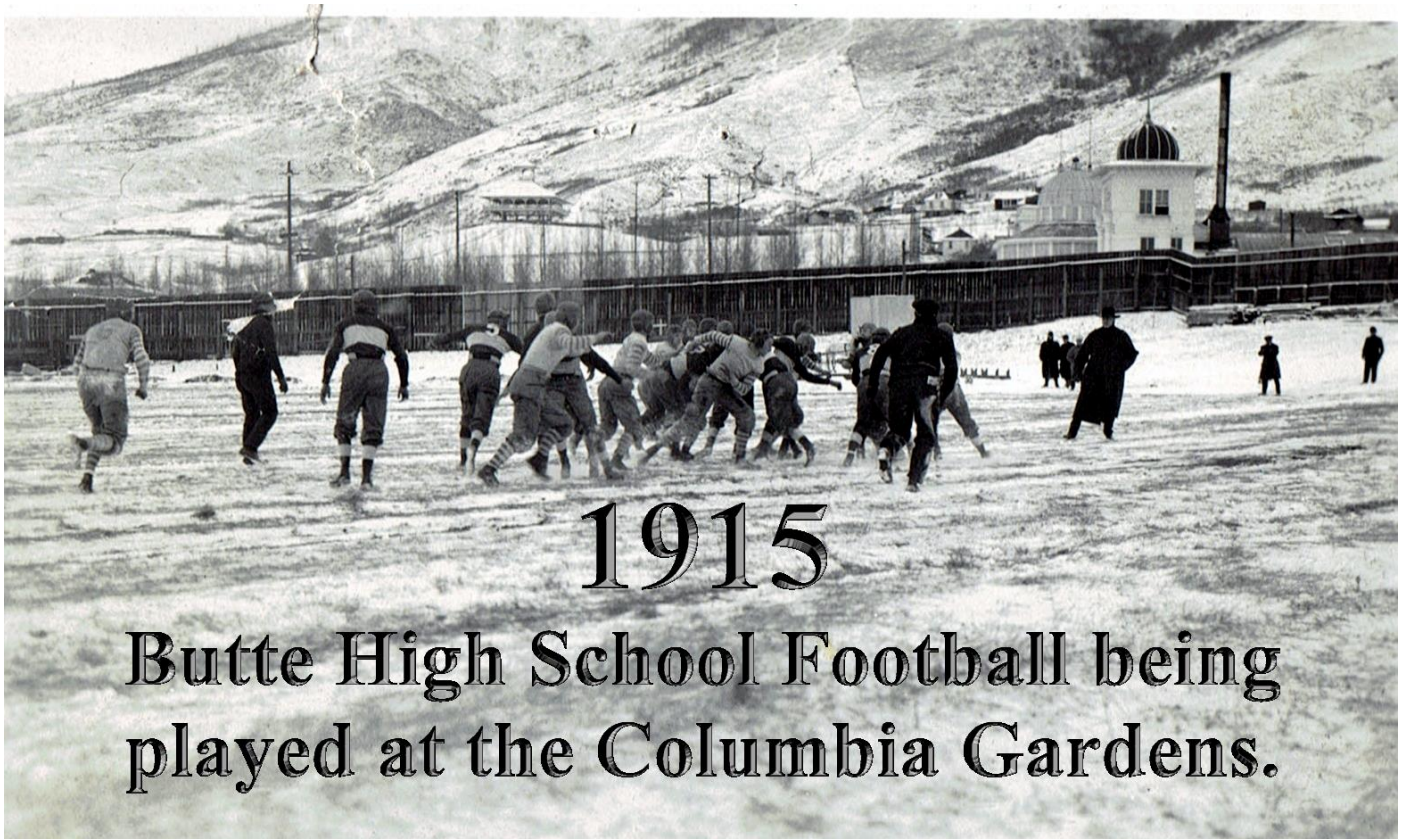

1915 INTERMOUNTAIN CHAMPIONS

BUTTE HIGH
SCHOOL
FOOTBALL