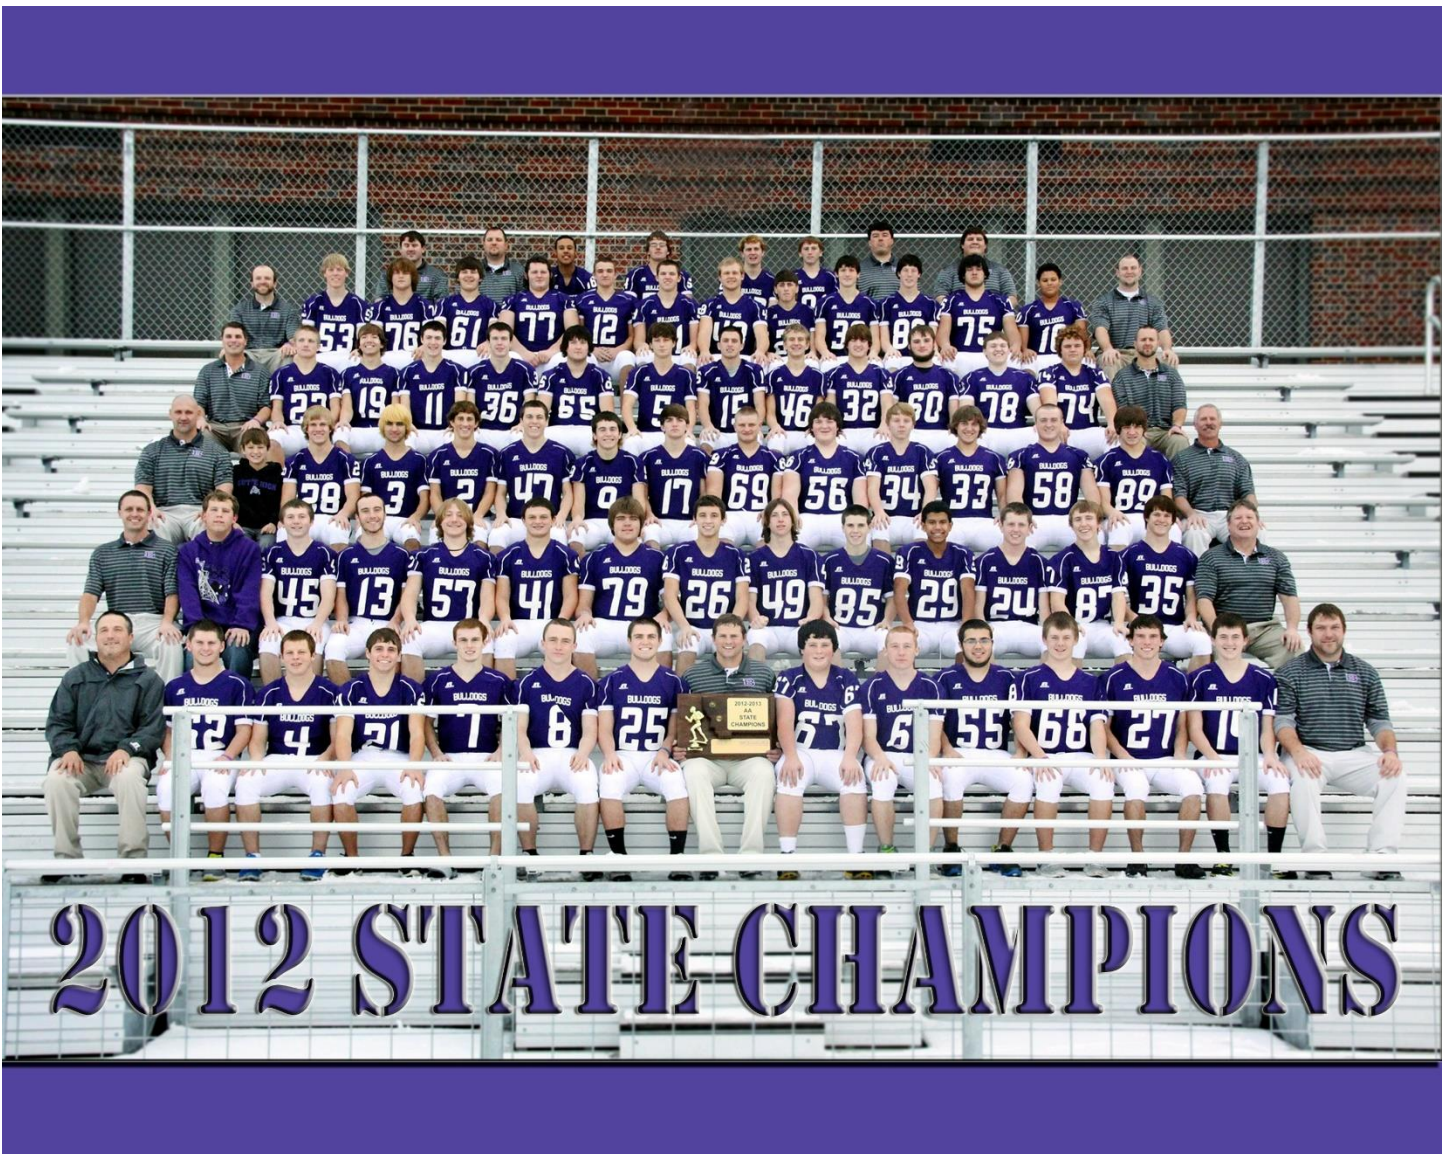

2012

FRIDAY NOVEMBER 16, 2012 IN BUTTE, MT @ NARANCHE MEMORIAL STADIUM

BUTTE HIGH SCHOOL 38 – BOZEMAN HIGH SCHOOL 36

KICKOFF @ 7:00 P.M.

2012 Butte High Bulldog Football--Varsity

No	Name:First	Name:Last	Year	OFF	DEF	HT	WT	No	Name:First	Name:Last	Year	OFF	DEF	HT	WT
1	Nick	Piazzola	12		DB	5'11"	150	47	Nick	Challeen	11		LB	5'8"	170
2	Damien	Hayden	11	RB	DB	5'10"	150	48	Connor	Lee	11		DL	6'0"	220
3	Boomer	Peters	11	WR	DB	5'9"	140	49	Cody	Rawson	11		LB	5'11"	150
4	Ty	Harney	12		DB	5'5"	140	50	Lee	Cannon	10	OL	DL	5'8"	160
5	Zach	Johnson	11	WR	DB	6'0"	160	51	Drew	Schleeman	12	OL		6'3"	215
6	Ryan	Evans	11	WR	DB	5'7"	150	52	Anthony	Carroll	12		DL	5'4"	170
7	Joe	Blunt	12	RB		5'7"	140	53	Wyatt	Merkel	11		DL	6'0"	165
8	Jake	Eisenbarth	11	RB		5'7"	160	54	Jacob	Hergott	11	OL	DL	6'4"	250
9	Bryce	Armstrong	12	WR		5'10"	165	55	Josh	Jacobs	11		DL	5'8"	180
10	Kaedon	Caprara	12	WR	DB	5'11"	145	56	Tanner	Dorr	11	OL		6'0"	255
11	Sean	Doyle	11	WR	DB	5'11"	160	57	Blake	Kraus	12		LB	5'8"	190
12	Jake	Dennehy	12		LB	6'3"	195	58	Billy	Robinson	12		DL	6'0"	225
13	Gage	Weston	12		LB	5'8"	145	59	Beau	Pierce	10	OL	DL	5'10"	185
14	Connor	McCarthy	12		DB	5'8"	145	60	Zack	Erickson	12	OL		6'0"	220
15	Dalton	Daum	10	WR	DB	6'1"	165	61	Jake	Urich	10	OL	DL	6'3"	220
16	Dallas	Cook	11	QB		6'4"	210	62	Preston	Tiegan	11	OL	DL	5'9"	160
17	Jarret	Rowling	12		DB	5'11"	150	63	Wes	Erickson	10	OL	DL	5'10"	200
18	Tyler	Wonnacott	10	QB	LB	6'0"	160	64	Dustin	LaMiaux	11	OL		6'0"	240
19	Brody	Hart	11	WR	DB	6'1"	155	65	Brad	LaFromboise	11	OL	DL	6'0"	230
20	Andre	Vialpando	12		DB	6'0"	160	66	Angelo	Lopez	10	OL	DL	5'4"	150
21	Cameron	Aguirre	12		DB	5'6"	145	68	Hunter	Carroll	10	OL	DL	5'7"	155
22	Jon	Allen	12	WR		5'11"	160	70	Cody	Johnston	10	OL	DL	6'0"	195
23	Clay	Dean	10	RB	DB	5'8"	135	71	Kajun	Schmaus	12		DL	5'9"	185
25	Zach	Bunney	12	RB	DB	5'7"	165	73	Kyle	Andrews	10	OL	DL	5'9"	180
26	Cody	Schumacher	12		DB	5'9"	150	74	Ryan	Griner	11	OL		6'0"	245
27	Jason	Vesco	11	RB	LB	5'7"	145	75	Nick	Butorovich	12	OL		6'4"	300
28	Nate	Matteson	12		LB	5'10"	175	76	John	Walker	11	OL	DL	6'2"	210
29	Jakob	Rozan	11		DB	5'9"	140	77	Anthony	Moritz	12	OL	DL	6'1"	280
30	Cory	Farstveet	11	WR	LB	6'3"	180	78	Mitch	Carroll	12	OL		5'11"	240
31	Donovan	Curran	11		DB	5'9"	140	79	Tyler	Leary	11	OL		5'10"	225
32	Mason	Woods	11		LB	5'11"	180	80	Kelly	Bowen	12		DL	5'8"	170
33	Daniel	Kloepfel	12	RB	DL	5'11"	200	81	Derek	Anderson	10	WR	DB	5'9"	155
34	Tristen	Smith	10	QB	LB	5'11"	160	82	Tristian	Thomas	10	WR	DL	5'9"	190
35	Bo	Taylor	12	RB	LB	5'8"	150	84	Bryce	Carver	10	WR	DB	5'6"	130
36	Chase	Plum	11	WR	DB	6'0"	160	85	Dylan	McDonald	10	WR	DB	5'7"	130
37	Marcus	Madrazo	10	QB	LB	5'9"	155	86	Brock	LaPier	10	WR	DB	5'11"	130
38	Bridger	Mooney	10	WR	DB	5'5"	125	88	Tyler	Earles	11	TE	DL	6'3"	190
39	Kale	Pickett	10	RB	LB	5'11"	170	89	Nick	Williams	12		DL	6'0"	190
40	Anthony	Darr	10	WR	LB	6'0"	180	90	Branden	Brisbo	12		DL	5'9"	180
41	Keiffer	Hepola	11		LB	5'7"	185	94	TJ	Cook	10		LB	5'9"	200
42	Tommy	Challeen	12		DL	5'11"	170								
43	Nate	LeProwse	10	WR	DB	5'6"	140								
45	Tanner	Tregidga	12		DB	5'11"	170								
46	Connor	Lane	10	WR	DB	6'0"	160								

Thank you for supporting our sponsors!