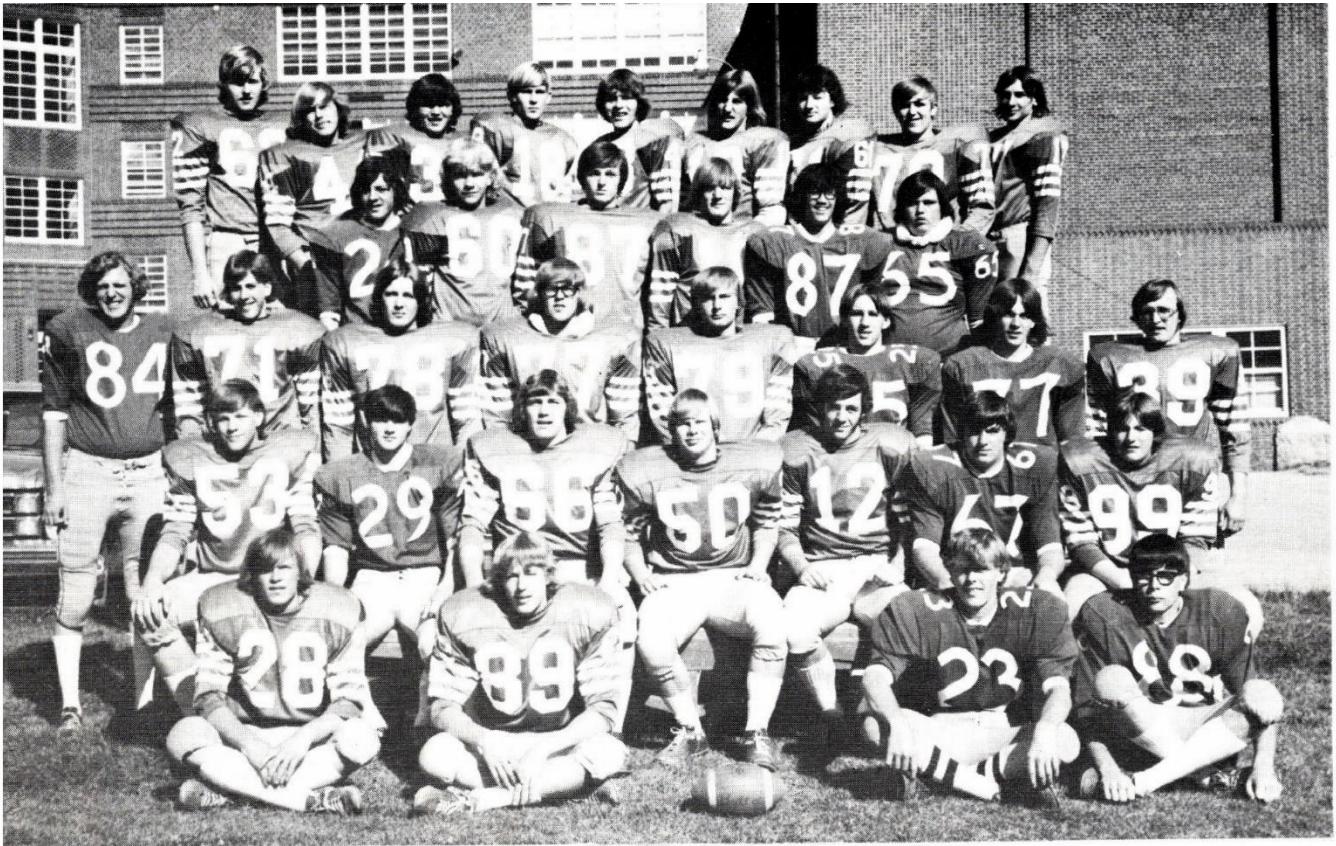

1
9
7
4

OFFENSIVE TEAM — First row, left to right: Calvin Oliver, John Lowney, Gary Gayle, Tim Mac-Millan. Second row: Tom Rosselini, Kirk DeVore, Tom Krueger, Rick Edwards, Rene LeVeaux, Steve Robischon, Tom Sullivan. Third row: Garland Hall, Wade Bristol, Dick LeCoure, Doug Gronvold, Jim Peltoma, Russ Mitchell, Chris O'Neill, Dale McLaughlin. Fourth row: Joe Dick, Bob Kent, Matt Lind, Pat Sullivan, Bob Nebres, Don Warner. Fifth row: Don Clark, Don Becker, John Coyne, John Killoy, Mark Kinzle, Dave Smith, Gordon Murray, Bill O'Connell, Bob Milodragovich.