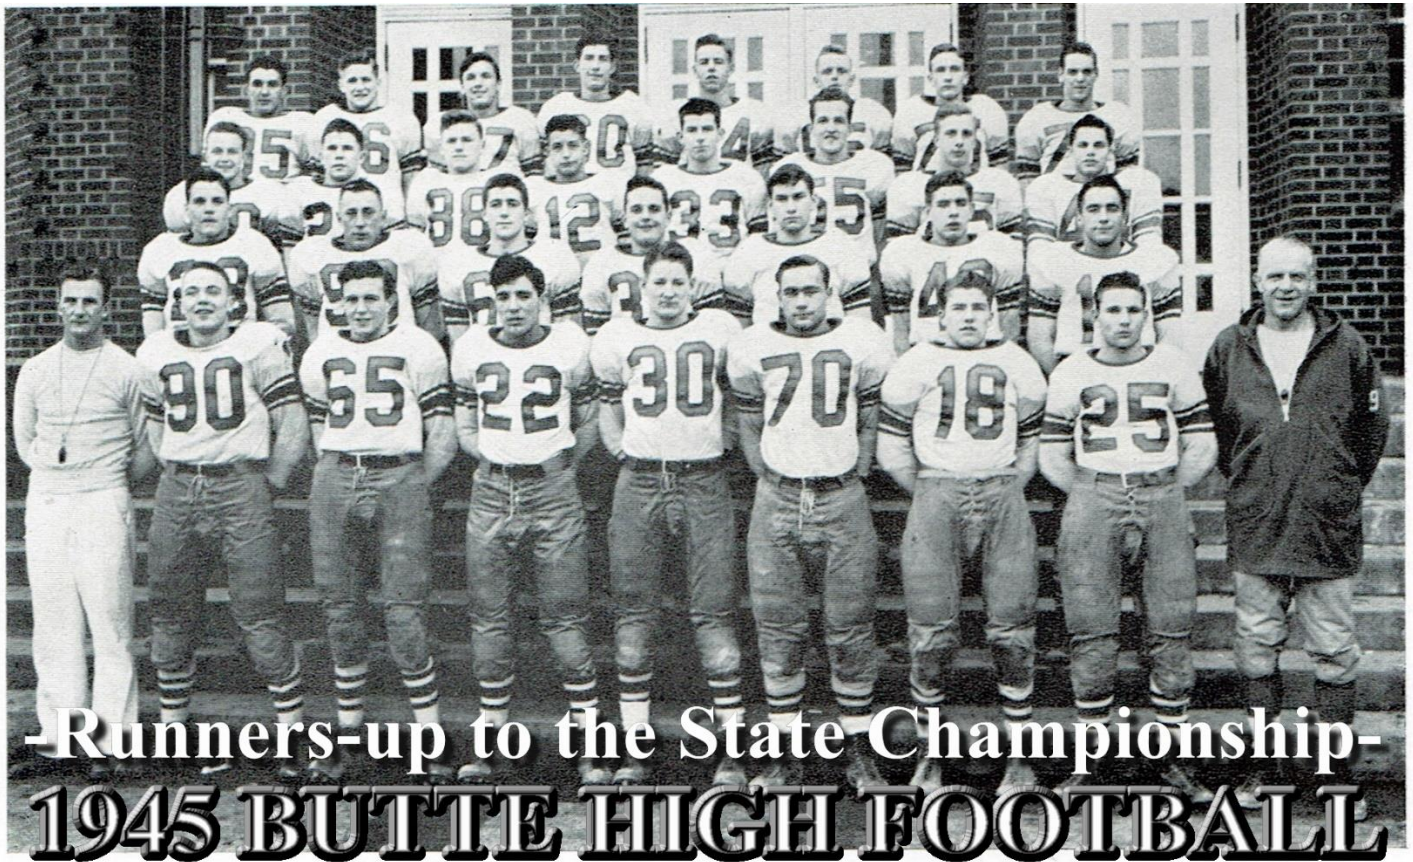

Football Squad

First row, left to right: Coach Driscoll, Dahlberg, Jr., Robinson, Vucurovich, Sullivan, B. J. Smith, McKechnie, McKinnon, Coach Dahlberg. Second row: Shelton, Kambich, Hatcher, Ambrozic, Johnson, Lindsay, Stears. Third row: Gibson, Morgan, Griffin, Graham, Menke, Elliott, Limb, Cohn. Fourth row: Moodry, Schulte, Calcaterra, Keyser, B. W. Smith, Cannon, Duffy, Le Prowse.