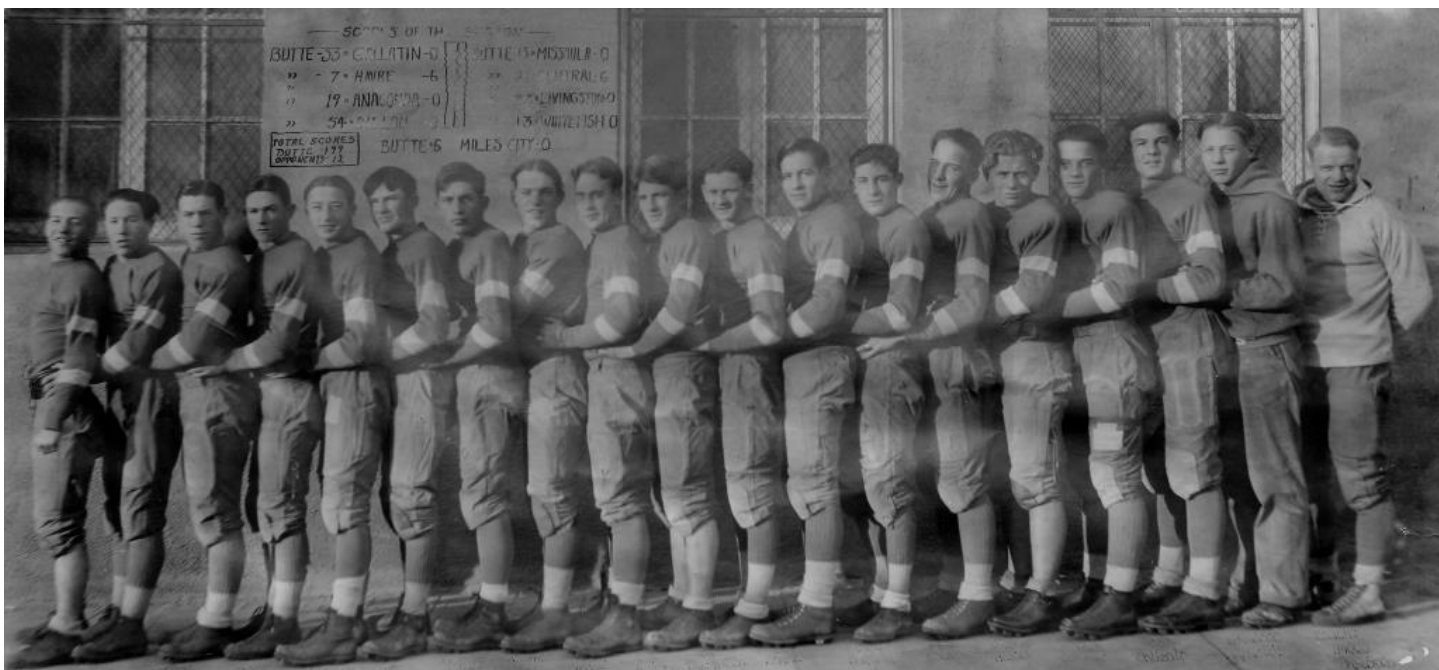

— STATE CHAMPION —
— 1929 —
— BUTTE HIGH SCHOOL FOOTBALL SQUAD —

Smithers
1929

LEFT TO RIGHT: MARK SELAK, DAVE WHITE, CAPTAIN
ELORE NEVIN, GEORGE MCCRACKEN, DOMINICK PERGA,
BOB O'MALLEY, JACK DAVIDSON, HOWARD MAXWELL,
FLOYD BURG, JOHN F. SULLIVAN, BERNARD BREATHERTON,
TOM PAIGE, ED BONNER, PETER NOLAN, BILL HAWKE, NICK
OBLIZALO, JOHN OBLIZALO, LINWOOD REYNOLDS AND
COACH HARRY "SWEDE" DAHLBERG