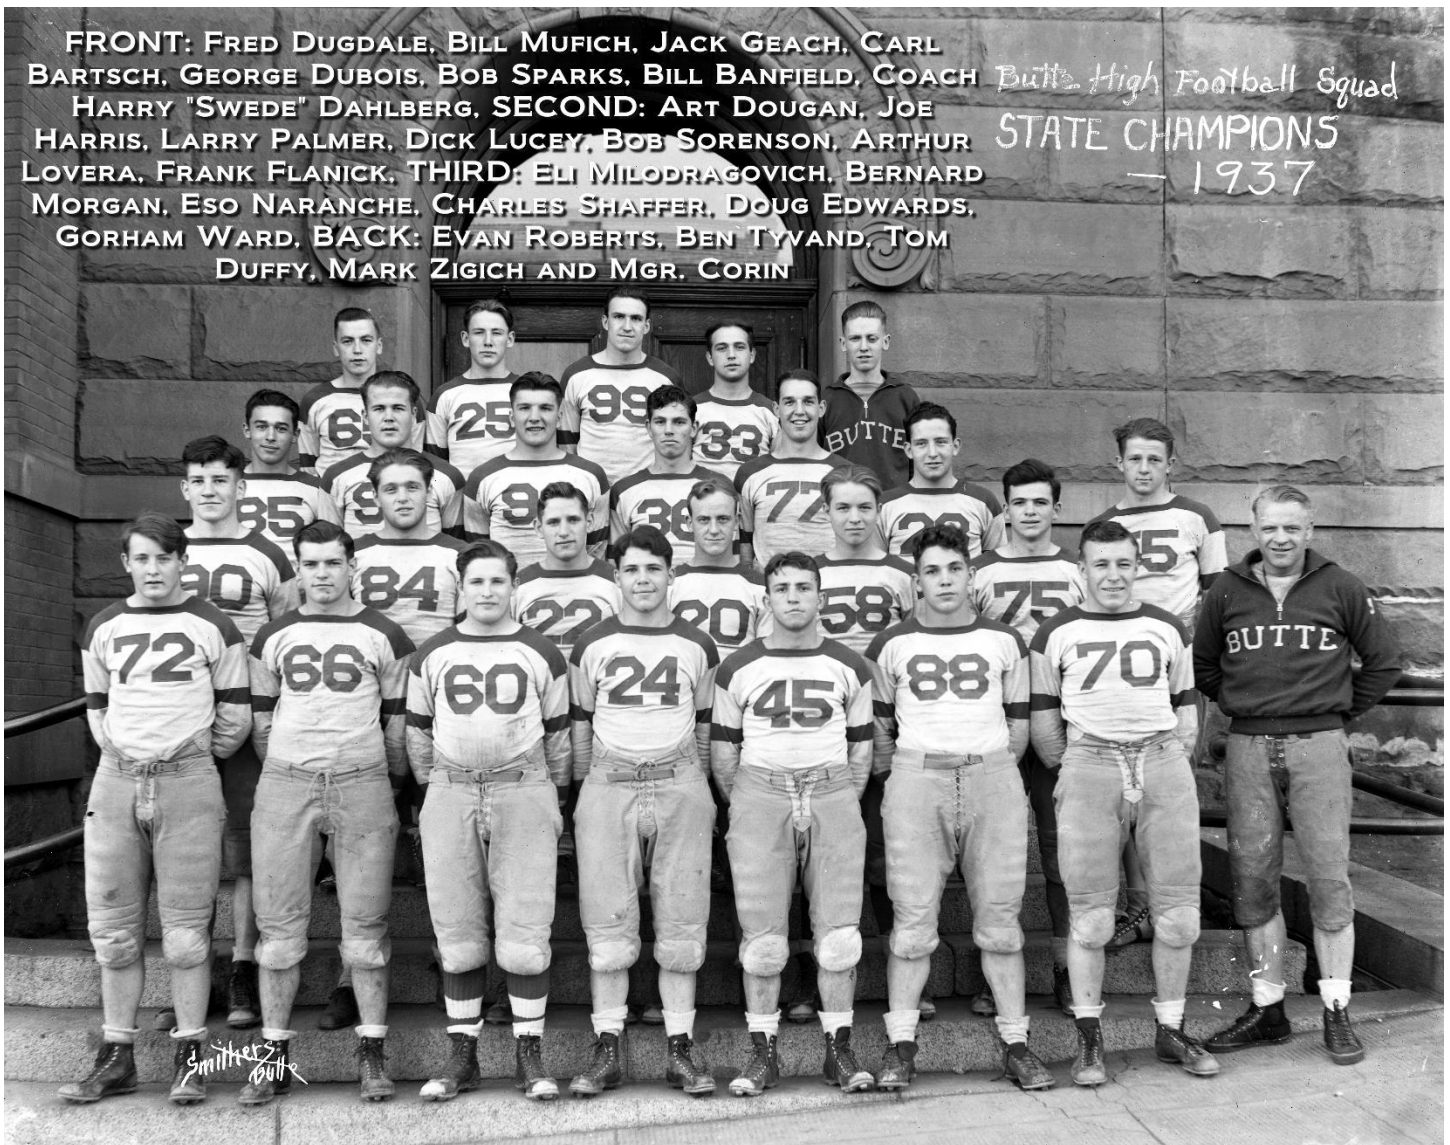

1937

THANKSGIVING DAY

THURSDAY NOVEMBER 25, 1937 IN BUTTE, MT @ CLARK PARK

BUTTE HIGH SCHOOL 19 – BILLINGS HIGH SCHOOL 0

KICKOFF @ 1:00 P.M.