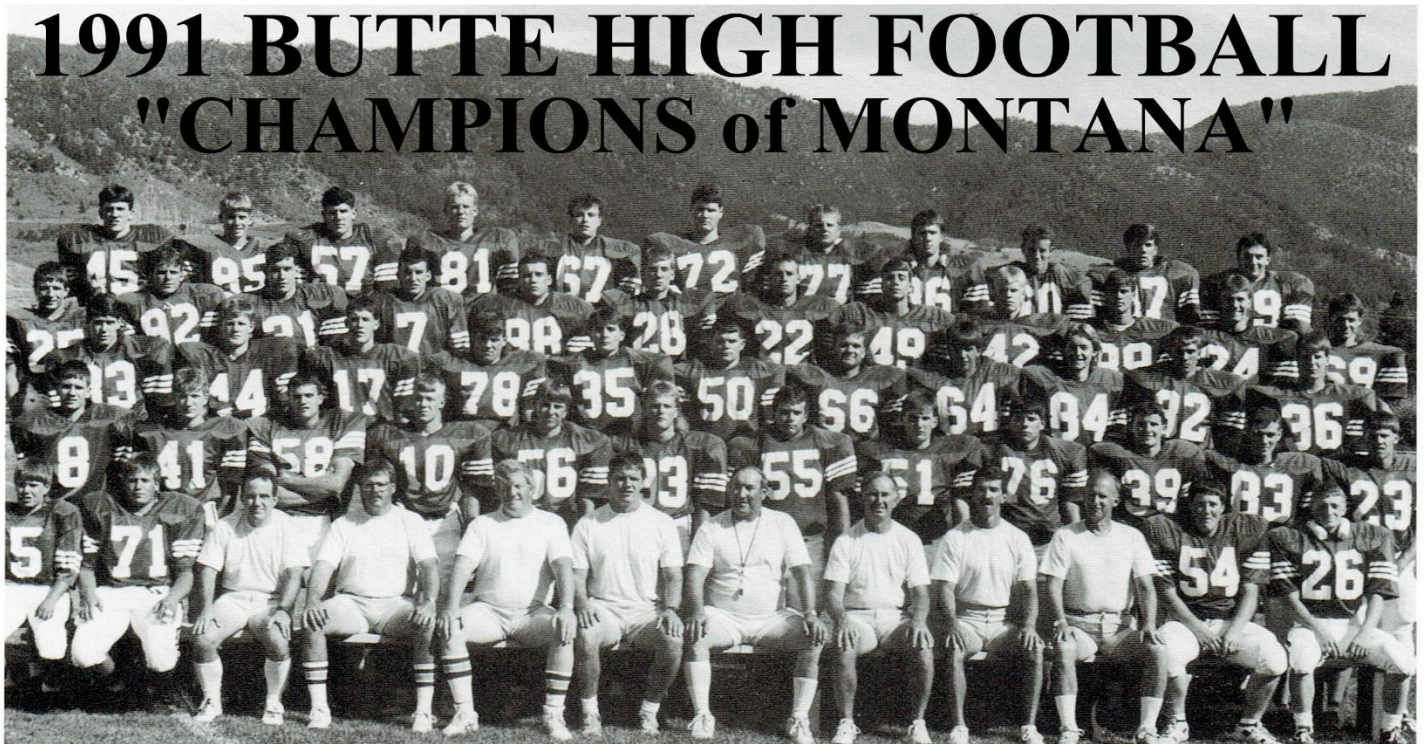

1991

Nov. 22, 1991 IN BUTTE, MT @ EAST MIDDLE SCHOOL STADIUM

BUTTE HIGH SCHOOL 34 – MISSOULA HELLGATE HIGH SCHOOL 7

KICKOFF @ 7:30 P.M.

1ST ROW: Ryan Anderson, Leo Rosenthal, Coach Uggetti, Coach Konen, Coach Brophy, Coach Dennehy, Head Coach Jon McElroy, Coach Lean, Coach Hawe, Coach Pray, Brian Seymour, Chris Svejkovsky, 2ND ROW: Burke Hunsaker, Aaron Ryan, John Fischer, Shawn Ker, Dave Hulverson, Travis Brasier, Keith Meagor, Dick Garlish, Jason King, Sean Smitham, Alan Winstead, Chris Zahn, 3RD ROW: Jason Street, Willie McCarthy, Josh Paffhausen, Scott King, Chad Roesti, Darrel Storey, Lyle Smith, Steve Ritter, Rob Frankforter, Kevin Stenson, Josh Holdsworth, 4TH ROW: Robin Moodry, Tex Graham, Josh Vincent, Dave Dunstan, Chris Opie, John Stenson, Aaron Arntson, Shawn Galetti, Brian Farren, Brett Heard, Wayne Townsend, Jeremy Bassett, 5TH ROW: Paul Flynn, Jon Smitham, Brian Toone, Kelly Reilly, Neil Buckley, Niles Brush, Lance Steilman, Jason Snyder, Randy Riley, Ben Racicot, Jeremy Whitlock