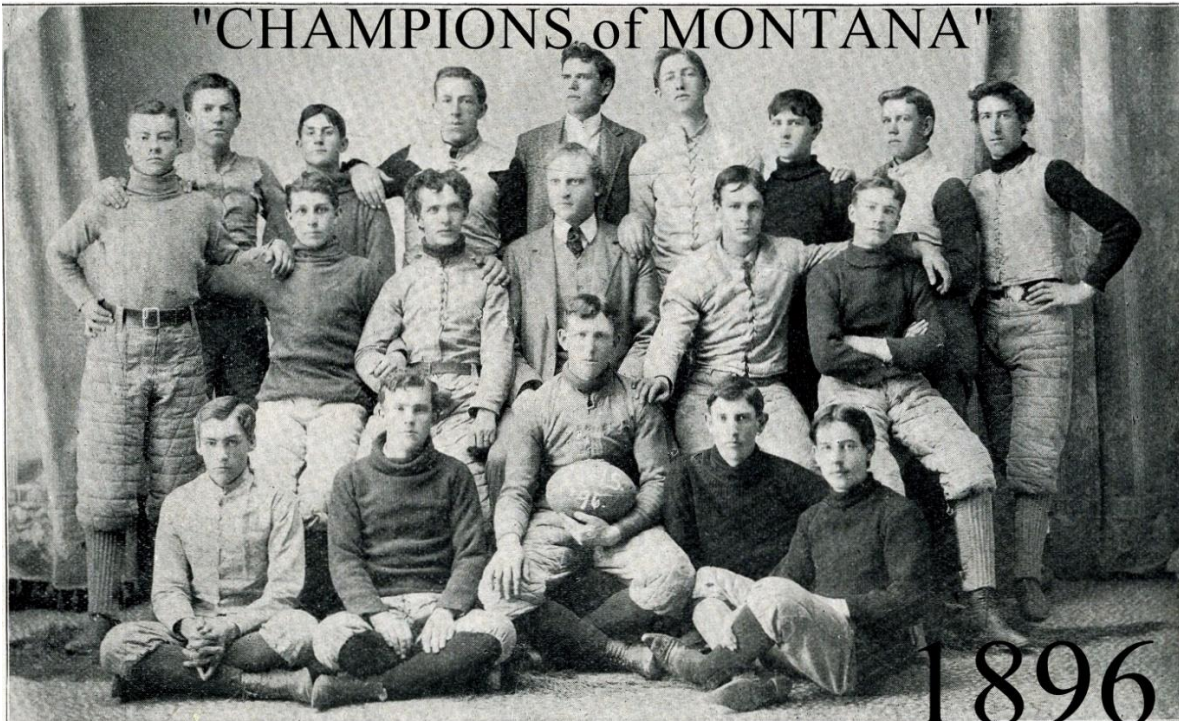

BUTTE HIGH SCHOOL FOOTBALL TEAM

"CHAMPIONS of MONTANA"

Photo. by Elite Studio.

Hopkins.	Tonkin.	Brown	Farlin.	J. G. McKay, Manager.	Holley.	W. Kyle.	Dawson.	Porter.
Glover.	Corette.	Warde.	Spencer.	F. M. Hall, Coach.	Jackson.	Van Wart.		
				S. Bretherton, Captain.	R. Kyle.	Roach.