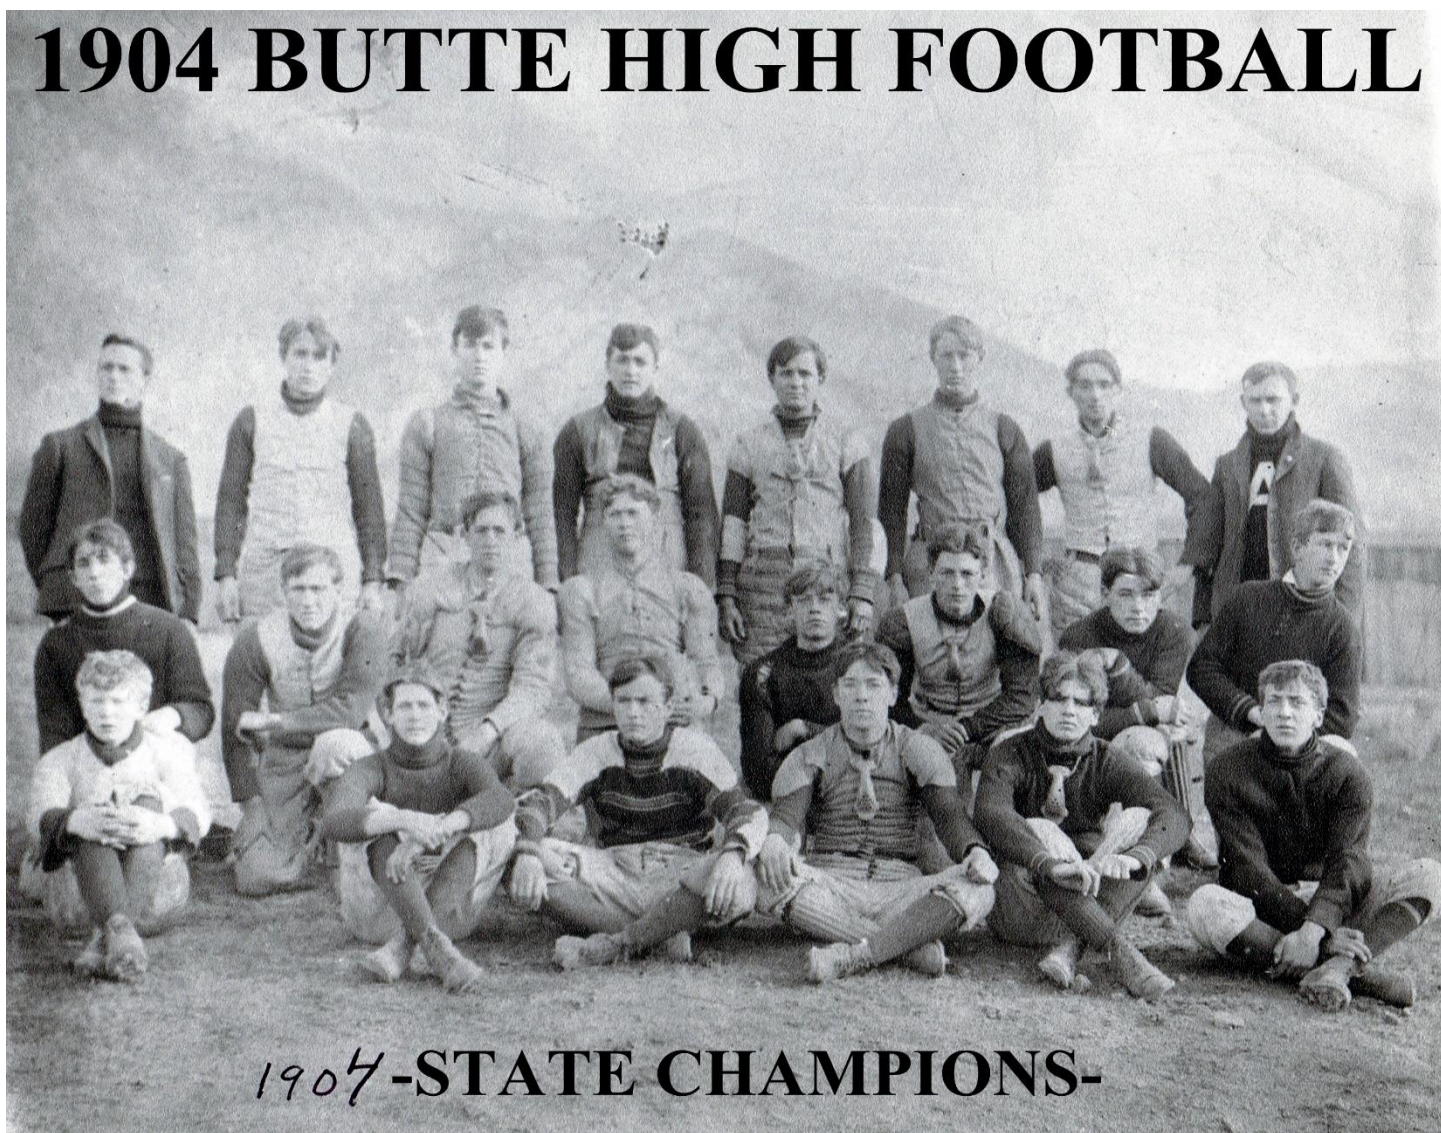

1904 BUTTE HIGH FOOTBALL

1904-STATE CHAMPIONS-