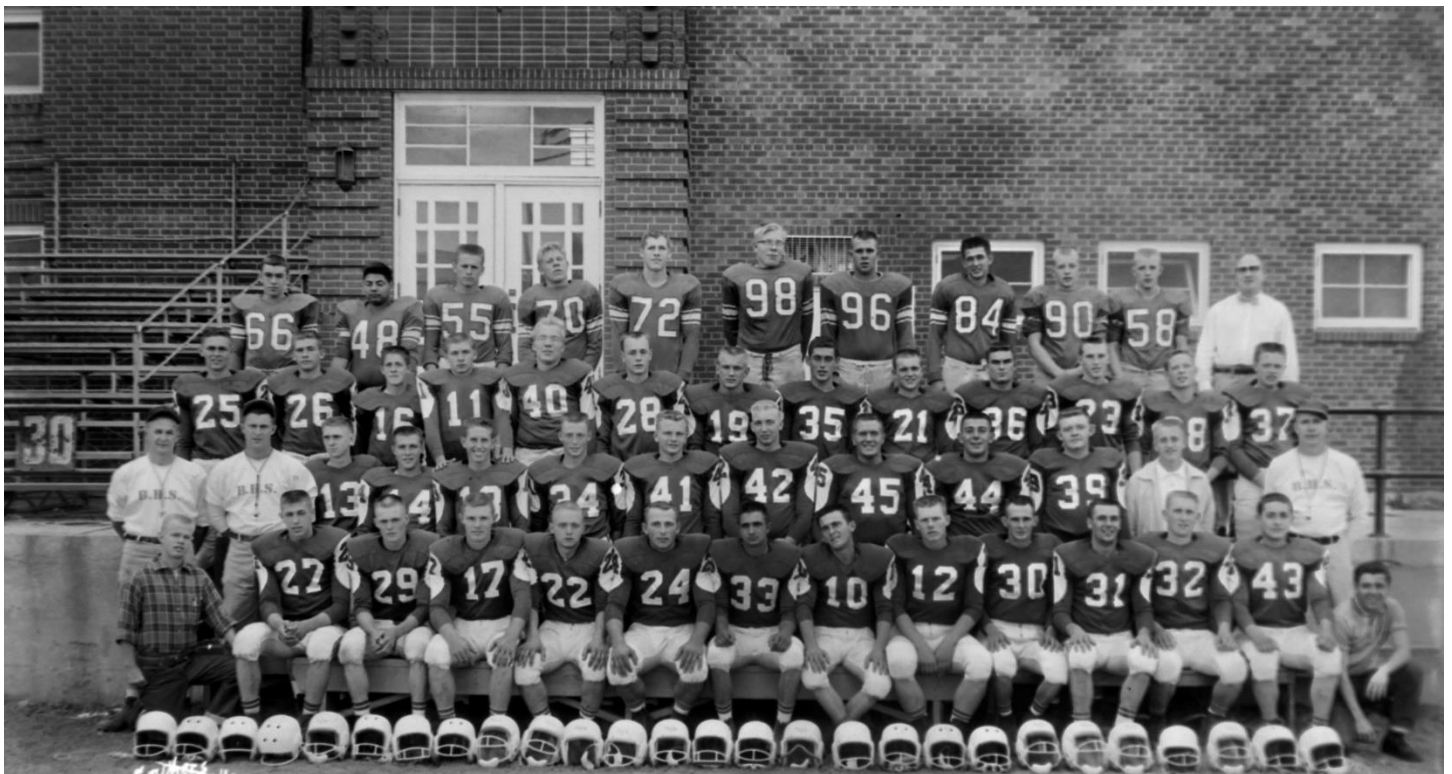

1959

SATURDAY NOVEMBER 14, 1959 IN BUTTE, MT @ NARANCHE MEMORIAL STADIUM

KALISPELL (FLATHEAD) HIGH SCHOOL 39 – BUTTE HIGH SCHOOL 0

KICKOFF @ 1:30 P.M.

Smith
Butte

BUTTE HIGH BULLDOGS - STATE CHAMPION RUNNERS-UP - BIG SIXTEEN 1959

Ben Frank Tom Jim Bill Stanley Bill Bob Marsh Mike Frank
Bury Martinez McGrath Clay Clark Miller Nicholson Hanson Reese Reese Semansky *Trainer*
Mel Lester Jerry Chum Paul Jim Mark Charles Fred John Jim Lewis Ben
Johnson Brown Laird Roesti Miller Travis Ciabattari Gale Thomas McHugh Townsley Schneller Llewellyn
Bob Joe Elliford Gary Bob Gene Melvin Dave Harry Richard Ron Johnny Head Coach
Zupan Roberts Knapp Carle Given Allen Watula Heston Romero Schuller Knuckey Plate *Asst Coaches* Forrest Wilson
Mgr *chuck* Tom Barton Nathan Jack Jerry Jack Dale Gary Ron Bob Pete Ross Brady
Sicotte Hauck Penny Edington Allen Fitzsimmons O'Billovich Fellows Selby Taylor Crippen Wildre Diphoel Johnson