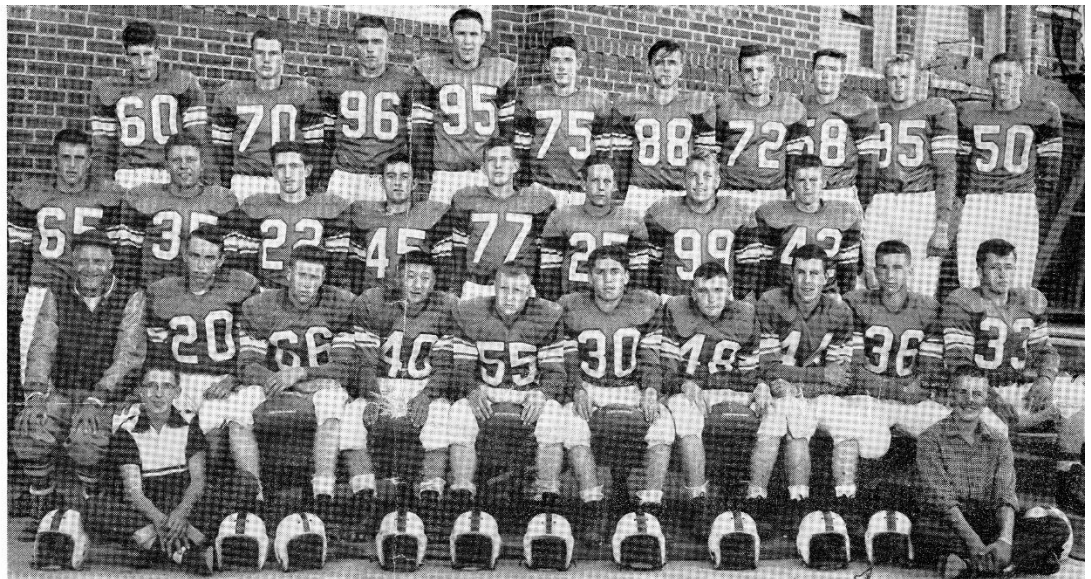

Spartans Are Again Top Team of State

Missoula defeated the Butte Bulldogs 14-0 in a defensive struggle. The Missoula offense was sparked by Pickens, Weishaar, and Quarterback Bray, who mixed up the plays to confuse the Butte line. Halfback Pickens ran almost at will. The Bulldogs were on defense most of the time as their offense couldn't seem to get rolling. Stack and Serigstad were outstanding in the Butte line along with End Mattingly and Halfback Annala.

Missoula's first score came on a line plunge by Pickens early in the fourth quarter and with 20 seconds left to play, Bray went around left end for the second and final score. Both extra points were good, making the final score 14-0.

The following day after the game, an All-Conference squad was picked listing Stack and Serigstad of Butte and Pickens, Bray, Scott and Rinehart. This was Missoula's second straight championship.

1
9
5
3

Bulldogs Place Second In Class AA Competition