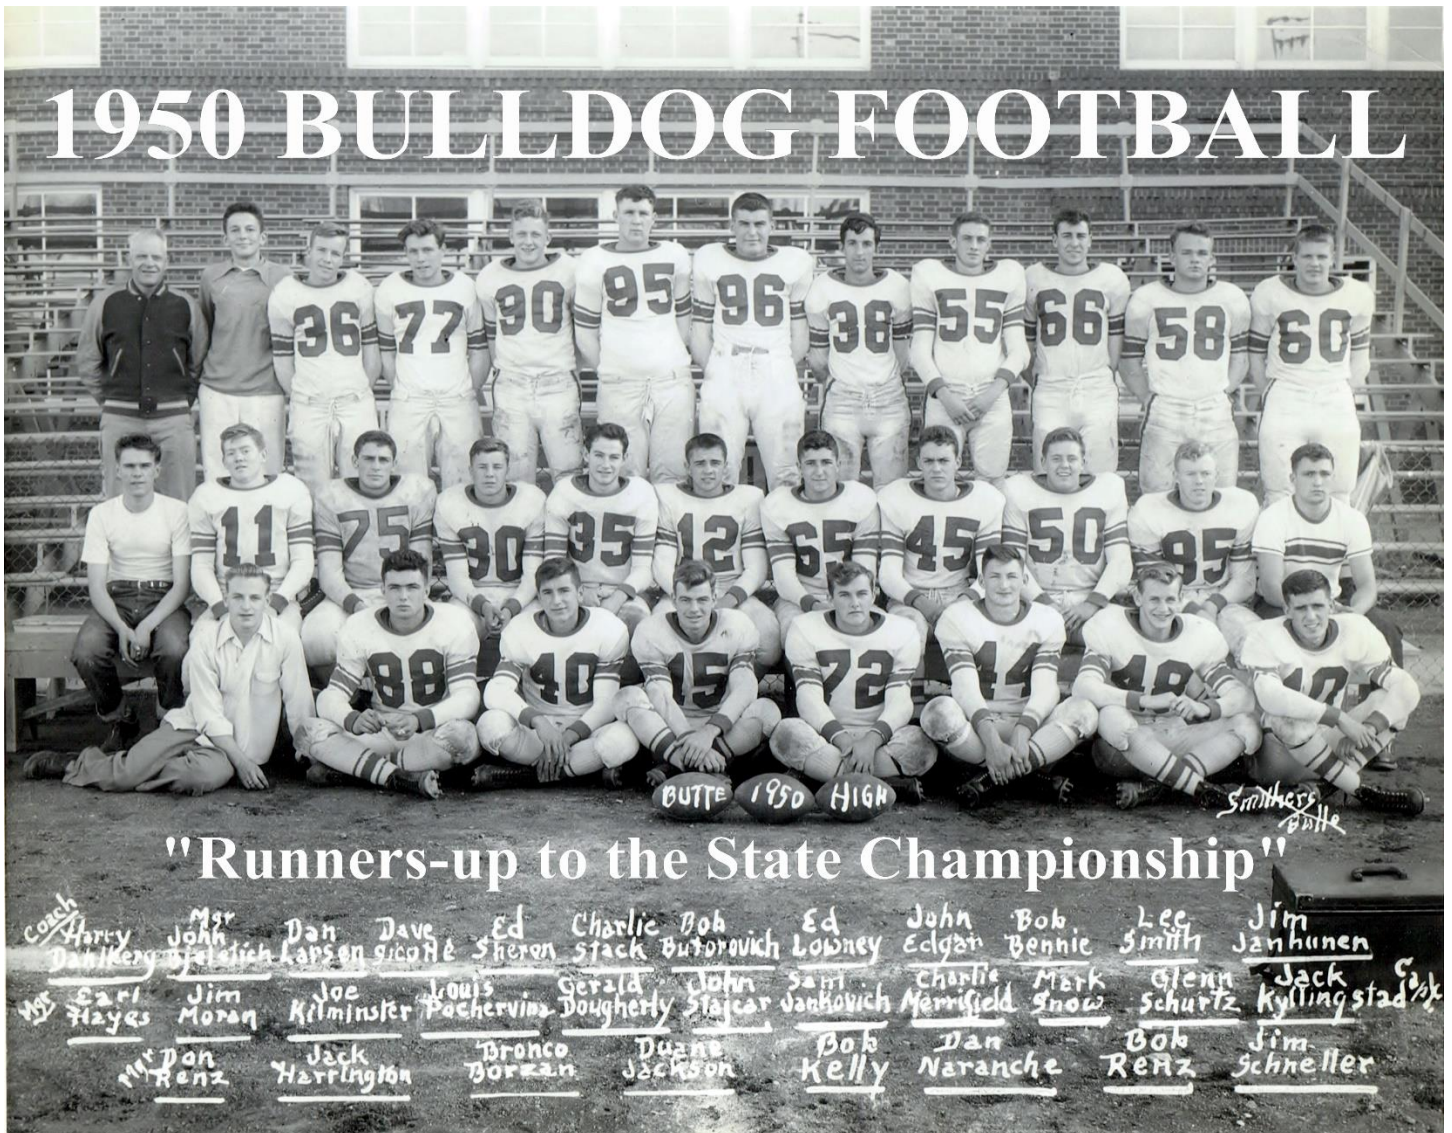

1949 FOOTBALL ROSTER

1950

THANKSGIVING DAY

THURSDAY NOVEMBER 23, 1950 IN BUTTE, MT @ NARANCHE MEMORIAL STADIUM

KALISPELL (FLATHEAD) HIGH SCHOOL 42 – BUTTE HIGH SCHOOL 21

KICKOFF @ 1:15 P.M.

"Runners-up to the State Championship"