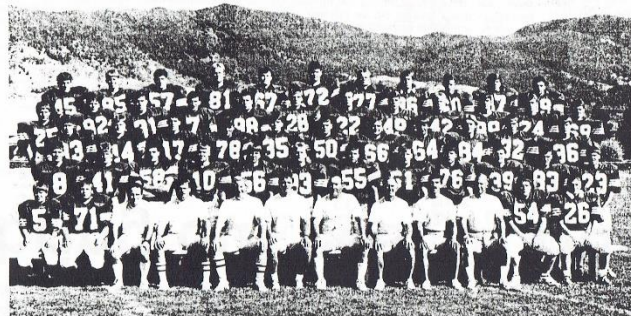

Congratulations to the **Butte High Bulldogs**

on winning the State Class AA Football
Championship and their Undefeated Season

1991-92 BUTTE HIGH FOOTBALL TEAM