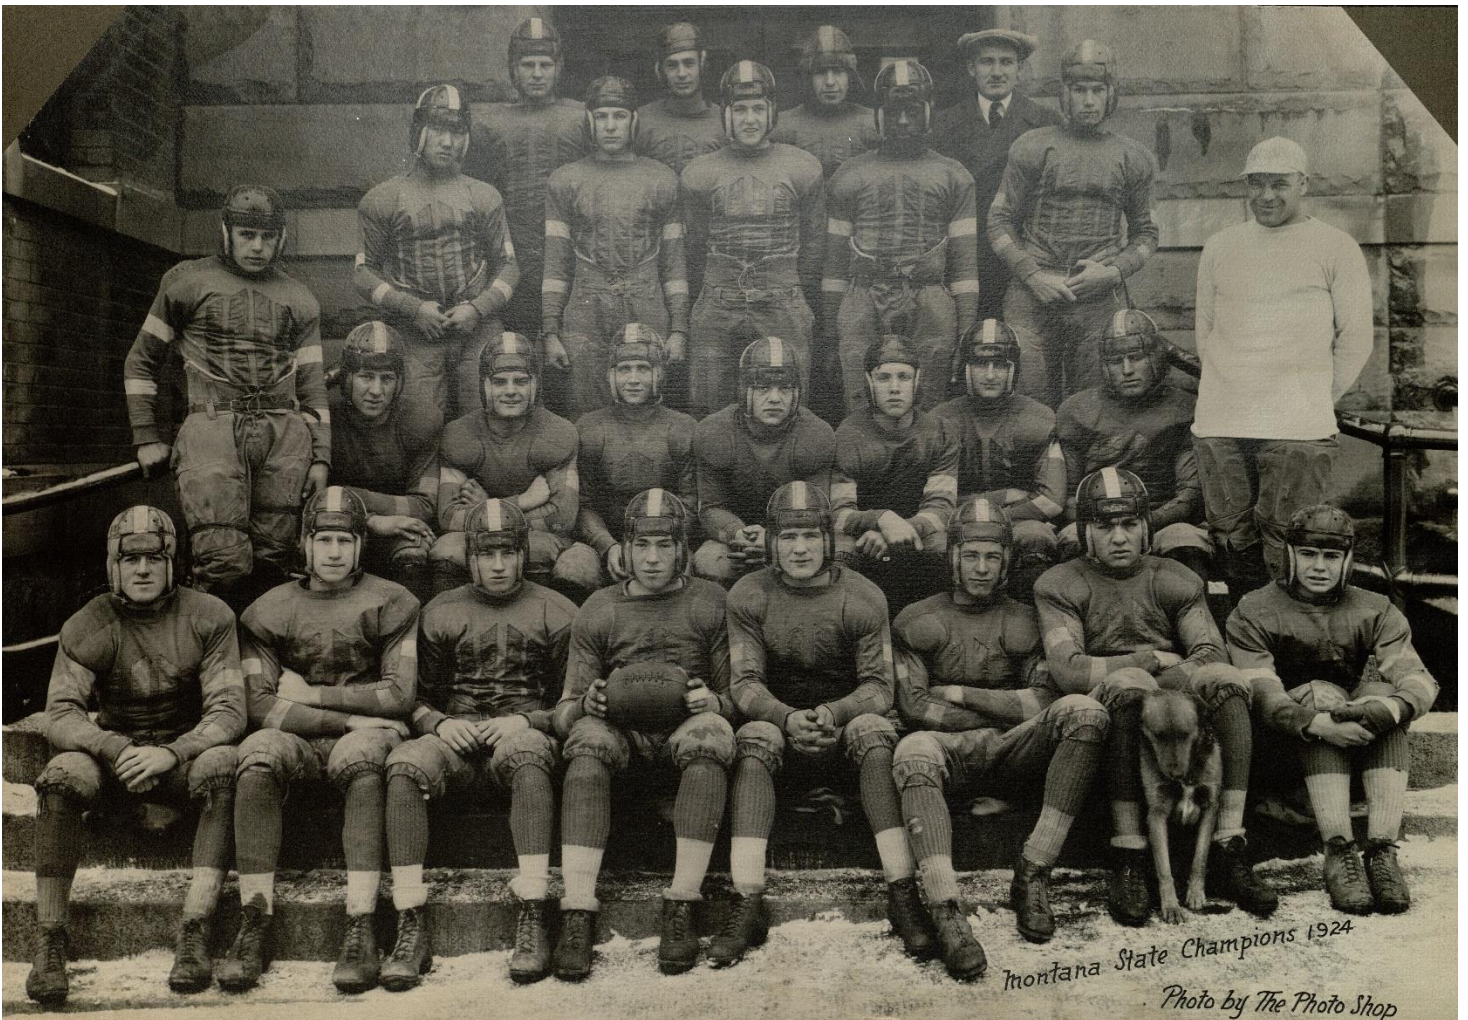

1924

THANKSGIVING DAY

THURSDAY NOVEMBER 27, 1924 IN BUTTE, MT @ CLARK PARK

BUTTE HIGH SCHOOL 34 – CUSTER COUNTY HIGH SCHOOL 0

KICKOFF @ 1:15 P.M.