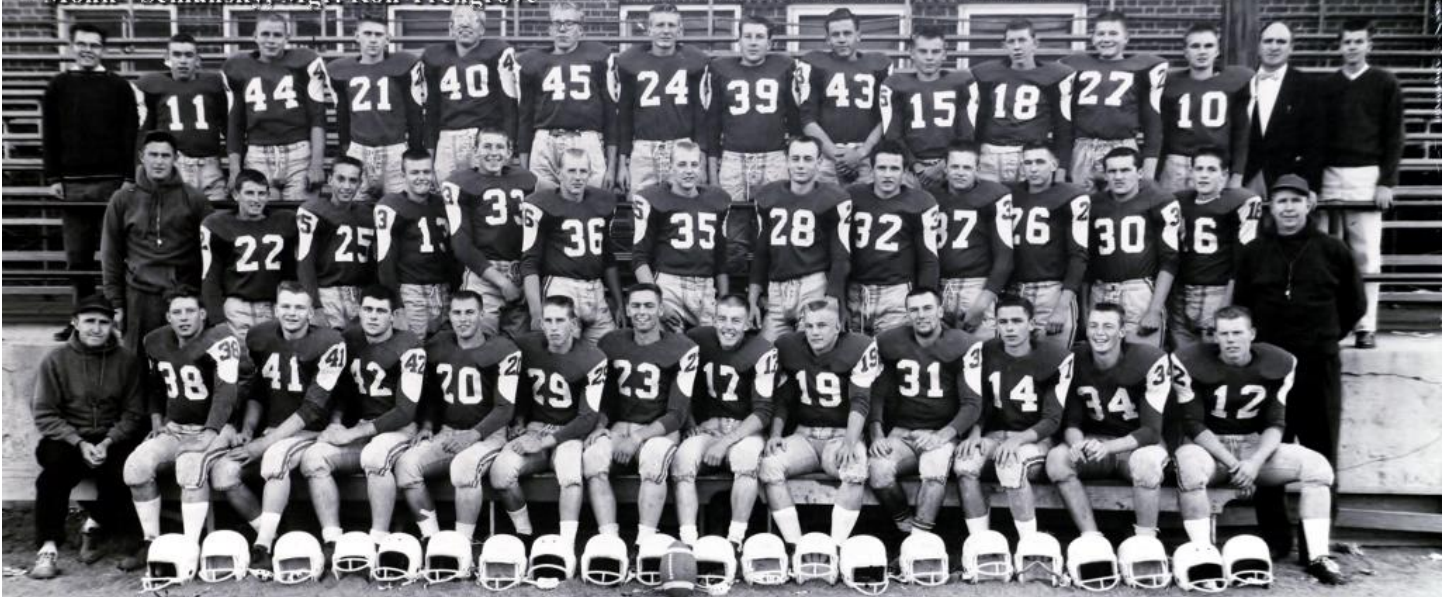

“MONK” SEMANSKY
Trainer

“SWEDE” DAHLBERG
Athletic Director

FIRST ROW: Asst. Coach Sam Jankovich, Lou Schneller, Mel Wattula, Harry Martz, Gary Carle, Bob Given, Mel Johnston, Wayne Paffhausen, Mark Ciabattari, Bob Crippen, Jerry Olds, Gene Allen, Gary Selby,
SECOND ROW: Asst. Coach Joe Roberts, Dale Jozovich, Lynn Pogreba, Dan Janhunen, Bob Thomas, Marsh Reese, Mike Reese, Jim Travis, Dennis Sharp, Ben Llewellyn, Paul Hansen, Ray Cyr, Jerry Laird, Head Coach Forrest Wilson, THIRD ROW: Mgr. Mike Hall, Ben Bury, Ray Markwald, Cliff Knapp, Paul Miller, Stanley Miller, Chuck Miller, Tom Saunders, John Marvin, John Dinsmore, Bill Wilson, Rick Richter, Len Bay, Trainer "Monk" Semansky, Mgr. Ron Tregrove

Smithers 504

1960 STATE CHAMPS
AA FOOTBALL