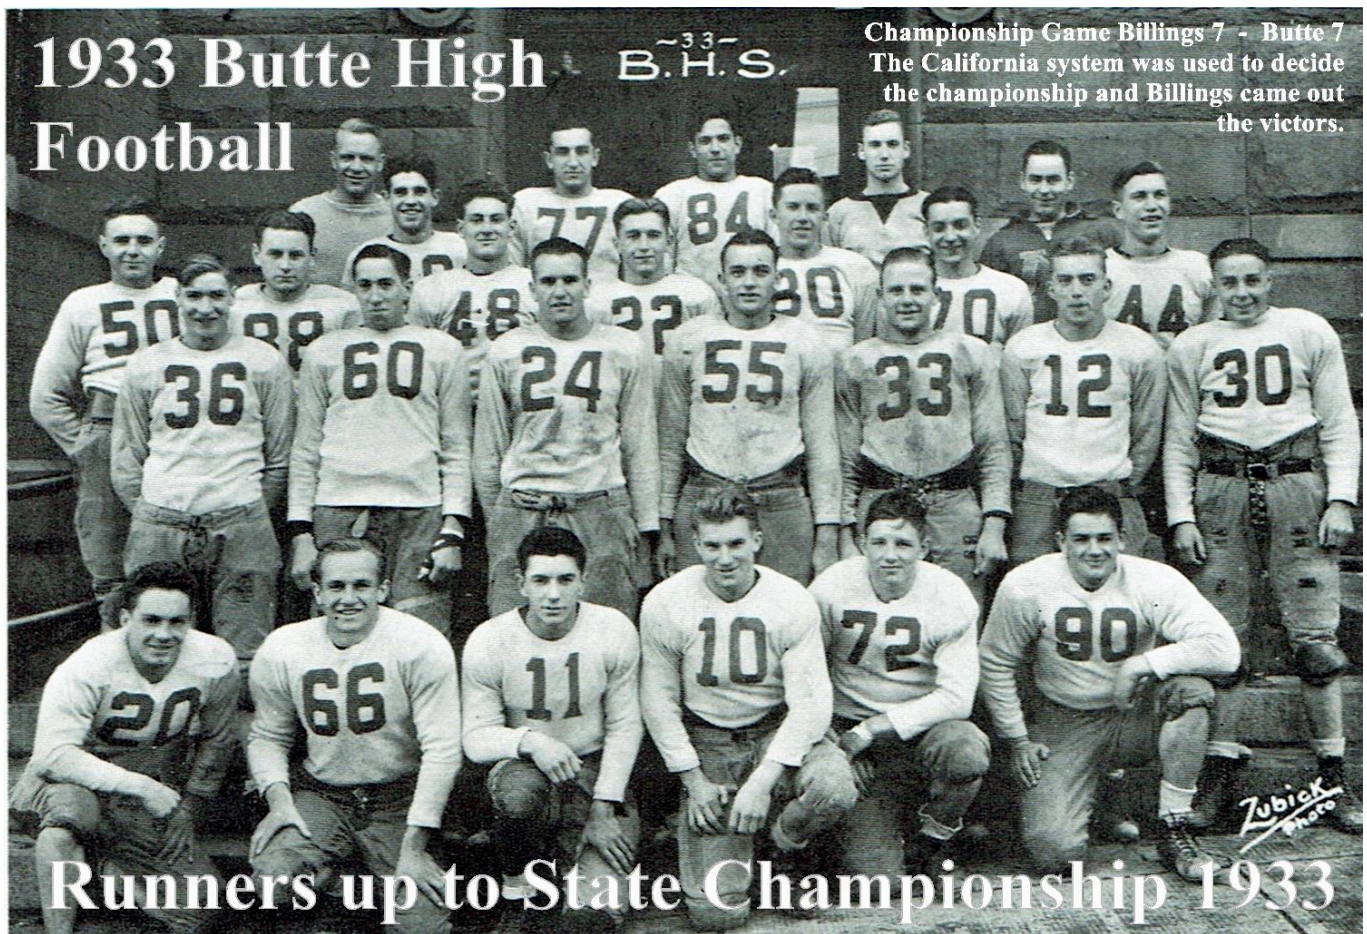

1933

THANKSGIVING DAY

THURSDAY NOVEMBER 30, 1933 IN BUTTE, MT @ CLARK PARK

KICKOFF AT 1:15 P.M.

BILLINGS HIGH SCHOOL 7 – BUTTE HIGH SCHOOL 7

THE CALIFORNIA SYSTEM WAS USED TO DECIDE THE TITLE AND BILLINGS
CAME OUT THE VICTORS...BY USING YARDAGE AS THE DECIDING FACTOR.

OFFICIAL SCORE WAS LISTED AS BILLINGS 9 – BUTTE 7.

Top row: H. Dahlberg, Coach; W. Taylor, M. Popovich, A. Buckvich, D. Brown, Student Manager.

Second row: A Deschenes, D. O'Neil, W. McNeal, G. Markovich, R. Sandstrom, A. Brown, S. Griffith, Assistant Coach; C. Cords.

Third row: J. Hinch, H. Schumaker, L. Noyes, J. Hastie, C. Robbins, D. Dubois, H. Edwards.

Bottom row: J. Williams, F. Kore, G. Coolidge, C. Bjorkman, J. Adams, M. Williams.