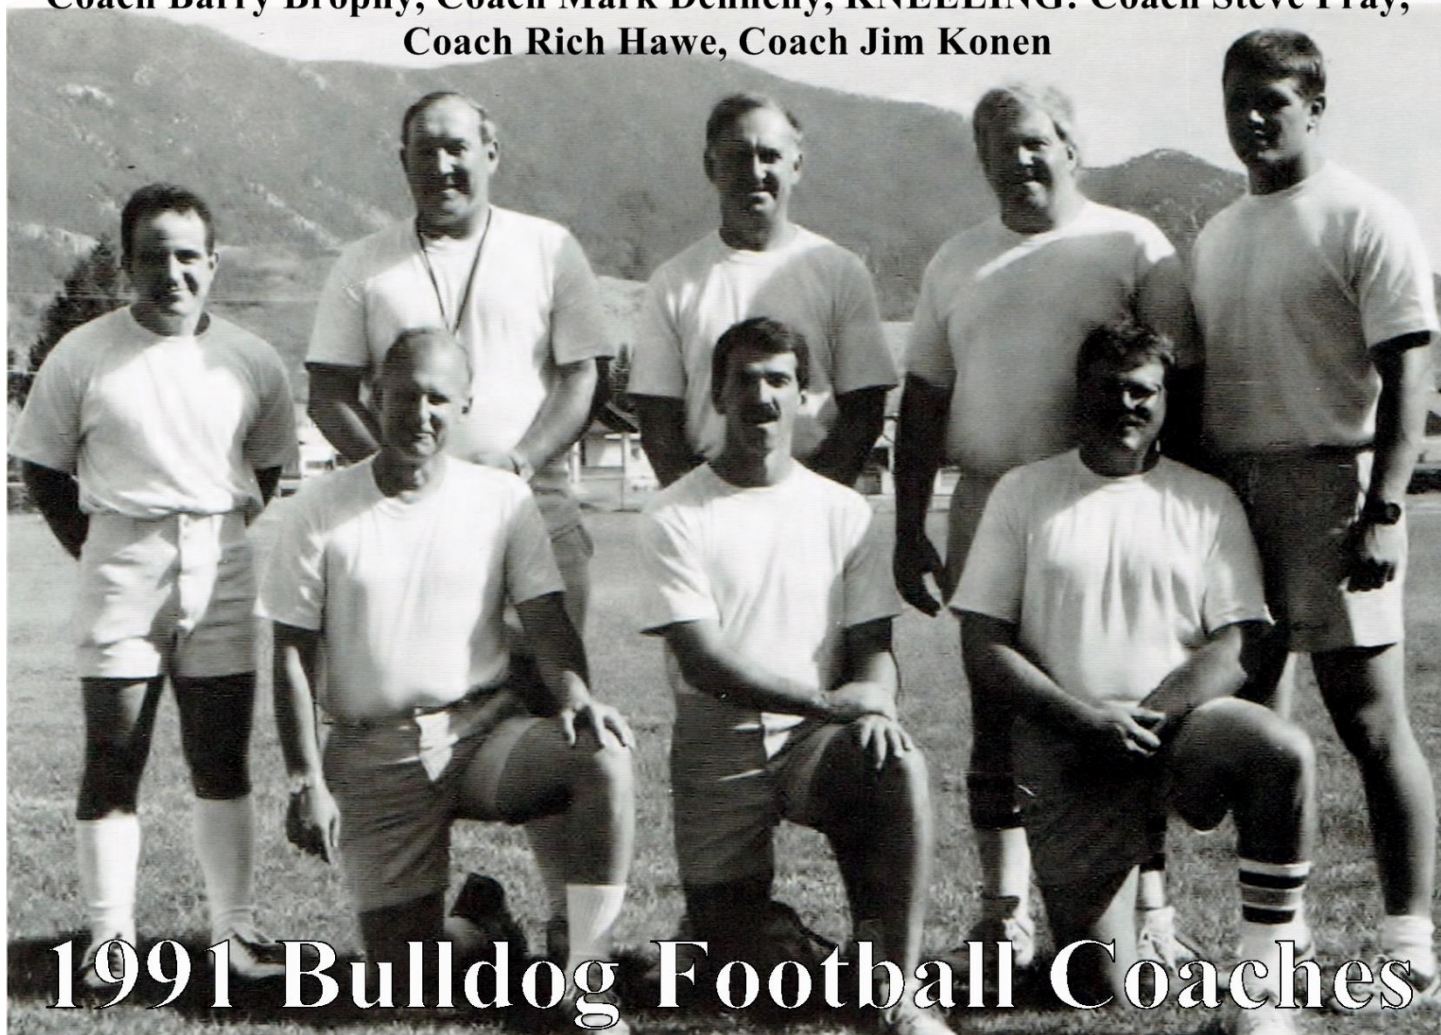

**STANDING: Coach John Uggetti, Head Coach Jon McElroy, Coach Dan Lean,
Coach Barry Brophy, Coach Mark Dennehy, KNEELING: Coach Steve Pray,
Coach Rich Hawe, Coach Jim Konen**