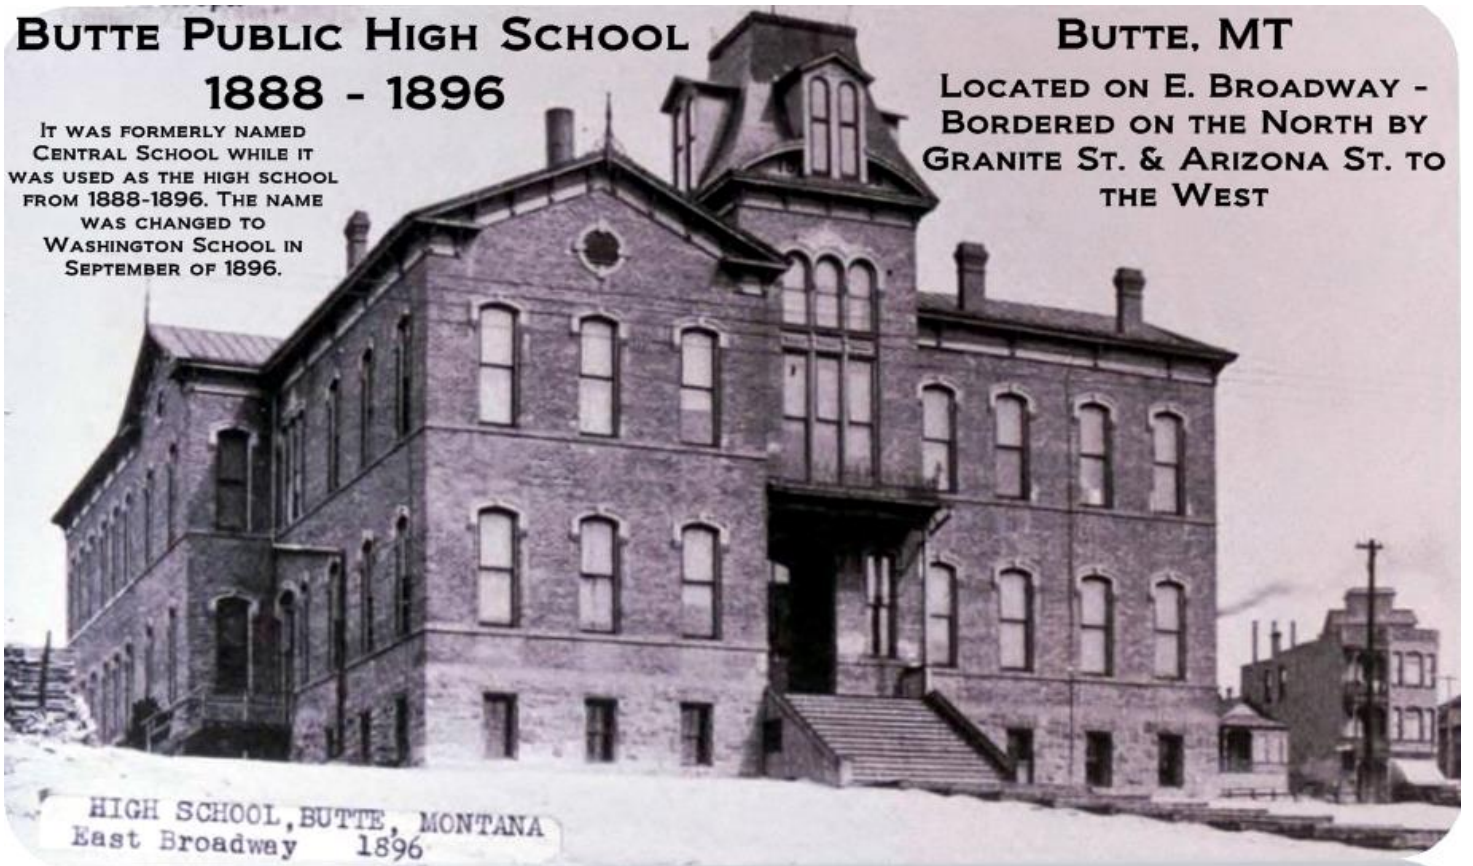

GO BULLDOGS

***BUTTE PUBLIC HIGH SCHOOL HAS
APPEARED IN 49 CHAMPIONSHIP
GAMES IN IT'S HISTORY...WITH A
RECORD OF 35 WINS & 14
LOSSES...FOR A FABULOUS 71%
WINNING PERCENTAGE!!!***

**BUTTE PUBLIC HIGH SCHOOL
1888 - 1896**

IT WAS FORMERLY NAMED
CENTRAL SCHOOL WHILE IT
WAS USED AS THE HIGH SCHOOL
FROM 1888-1896. THE NAME
WAS CHANGED TO
WASHINGTON SCHOOL IN
SEPTEMBER OF 1896.

BUTTE, MT

LOCATED ON E. BROADWAY -
BORDERED ON THE NORTH BY
GRANITE ST. & ARIZONA ST. TO
THE WEST

HIGH SCHOOL, BUTTE, MONTANA
East Broadway 1896

1893/1894

THIS WAS THE 1ST EVER BUTTE HIGH SCHOOL FOOTBALL TEAM. THE TEAM WAS ORGANIZED IN 1893 AND PLAYED NUMEROUS GAMES IN AND AROUND THE BUTTE AREA. THEY PLAYED IN THE FIRST MONTANA HIGH SCHOOL GRID GAME IN JULY 1894 IN HELENA. THE BUTTE HIGH SCHOOL TEAM TOOK AN 8-4 VICTORY FORM THE HELENA HIGH SCHOOL TEAM.

First Butte High Football Team

In 1893 a husky group of students, under leadership of Harry Bretherton, formed Butte High School's first football team. Grid players of that era had to be husky with plenty of stamina along with heft. For those were the days of power plays, and it was not unusual to see the entire team form a flying wedge ahead of the ball carrier with players of the offensive team grabbing hold of their runners anywhere they could and pulling, pushing or yanking the ball toter along in any direction which would make the ball advance.