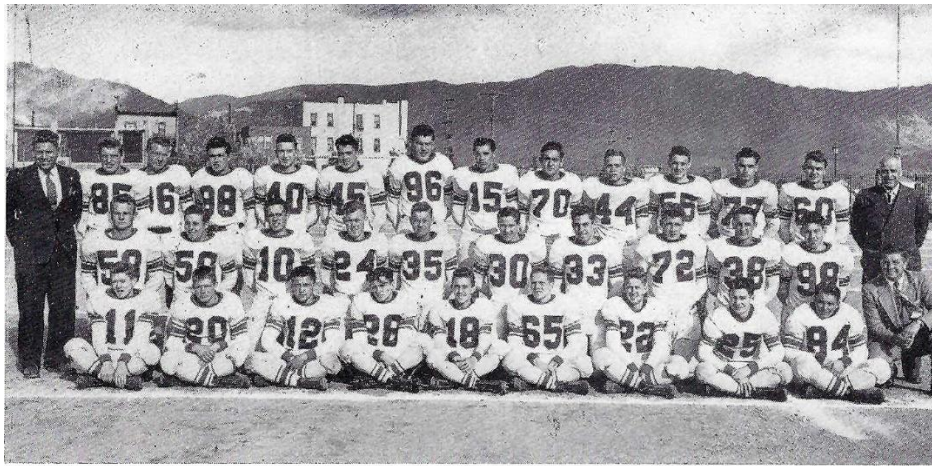

SCORE	1	2	3	4	TOTAL

1949

THANKSGIVING DAY

THURSDAY NOVEMBER 24, 1949 IN BUTTE, MT @ NARANCHE MEMORIAL STADIUM

GREAT FALLS HIGH SCHOOL 18 – BUTTE HIGH SCHOOL 6

KICKOFF @ 1:15 P.M.

Bottom row, left to right: Moran, Jim Janhunen, Stajcar, Galpin, Worthem, Leppenan, Wm. Janhunen, Dougherty, Johnson. Second row: Smith, Snow, Schneller, Shurtz, Klemo, Garrett, La Pier, Grady, Moodry, Kelly. Third row: Wm. Hawke, Assistant Coach; Barrett, Jackson, Harrington, Abbott, Killingstad, Baturovich, Puich, Shott, Southers, Edgar, Actis, Twardus. Kneeling on right: Assistant Coach Sam Leeper. Standing on right: Head Coach Harry "Swede" Dahlberg. Sevores (now No. 40) and No. 48, Benney, were not available when this picture was taken.