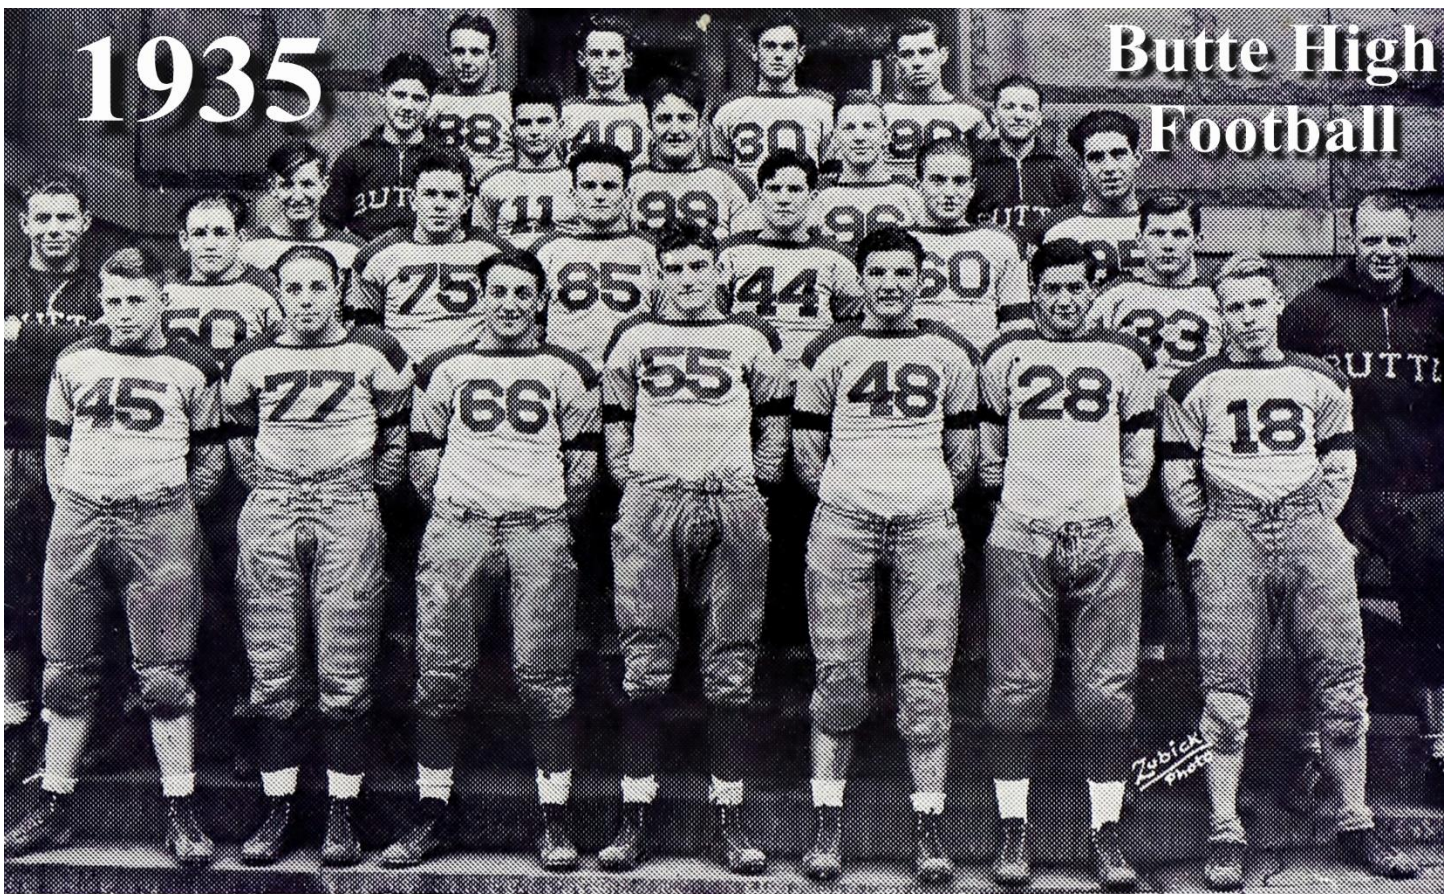

1935

THANKSGIVING DAY

THURSDAY NOVEMBER 28, 1935 IN BILLINGS, MT AT BILLINGS SCHOOL STADIUM

BUTTE HIGH SCHOOL 2 – GREAT FALLS HIGH SCHOOL 0

KICKOFF @ 1:00 P.M.

Shown from left to right in the above picture are: Front row—Evans, Edwards, Tomich, Holloway, Naranche, Antak and Cragwick.

Second row—Assistant Coach Bill Hawke, Vollmer, Thompson, Reinwand, Corcoran, Pohndorf and Archer. In front

of second row at right are Aro and Coach Dahlberg. Behind second row near left side is Clark.

Third row—Student Manager Harrington, Phelan, Papich, Andrew and Olson.

Fourth row—Mitchell, Yovetich, McIntyre and Shaffer.

YEA, BUTTE, MONTANA CHAMPIONS 1935

Compliments Montana Standard.