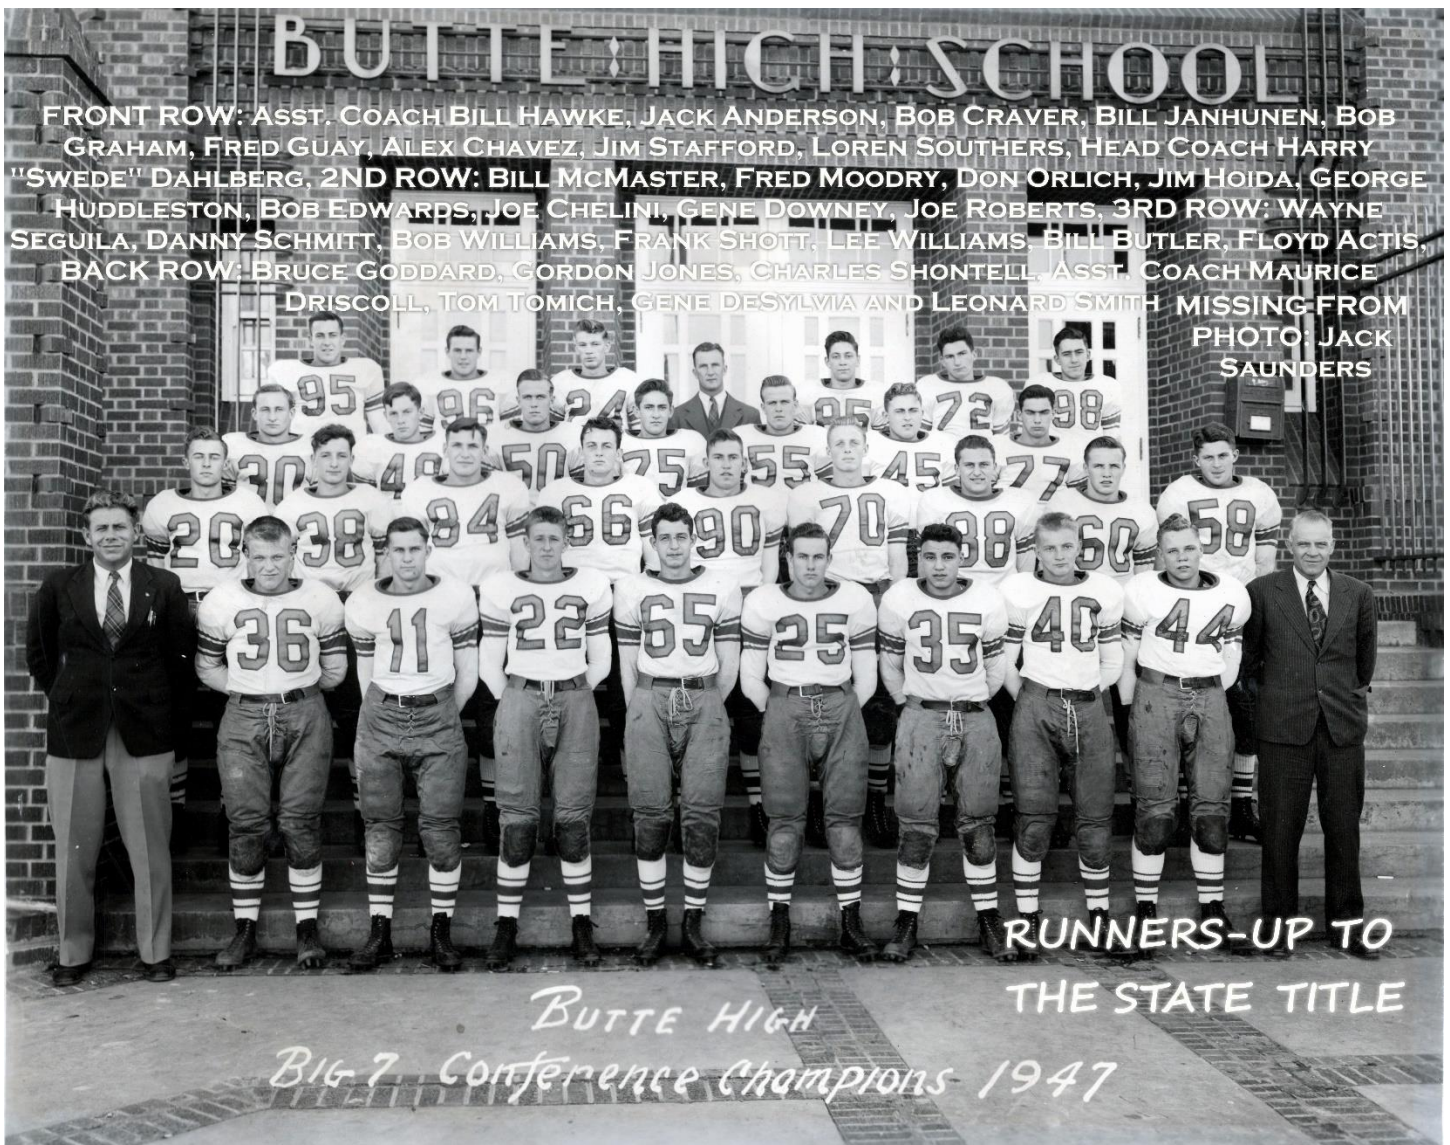

1947

THANKSGIVING DAY

THURSDAY NOVEMBER 27, 1947 IN BILLINGS, MT @ PUBLIC SCHOOLS
STADIUM

BILLINGS HIGH SCHOOL 21 – BUTTE HIGH SCHOOL 20

KICKOFF @ 1:00 P.M.

FRONT ROW: ASST. COACH BILL HAWKE, JACK ANDERSON, BOB CRAVER, BILL JANHUNEN, BOB GRAHAM, FRED GUAY, ALEX CHAVEZ, JIM STAFFORD, LOREN SOUTHERS, HEAD COACH HARRY "SWEDE" DAHLBERG, 2ND ROW: BILL MCMASTER, FRED MOODRY, DON ORLICH, JIM HOIDA, GEORGE HUDDLESTON, BOB EDWARDS, JOE CHELINI, GENE DOWNEY, JOE ROBERTS, 3RD ROW: WAYNE SEGUILA, DANNY SCHMITT, BOB WILLIAMS, FRANK SHOTT, LEE WILLIAMS, BILL BUTLER, FLOYD ACTIS, BACK ROW: BRUCE GODDARD, GORDON JONES, CHARLES SHONTELL, ASST. COACH MAURICE DRISCOLL, TOM TOMICH, GENE DESYLVIA AND LEONARD SMITH

MISSING FROM PHOTO: JACK SAUNDERS

*BUTTE HIGH
Big 7 Conference Champions 1947*

*RUNNERS-UP TO
THE STATE TITLE*