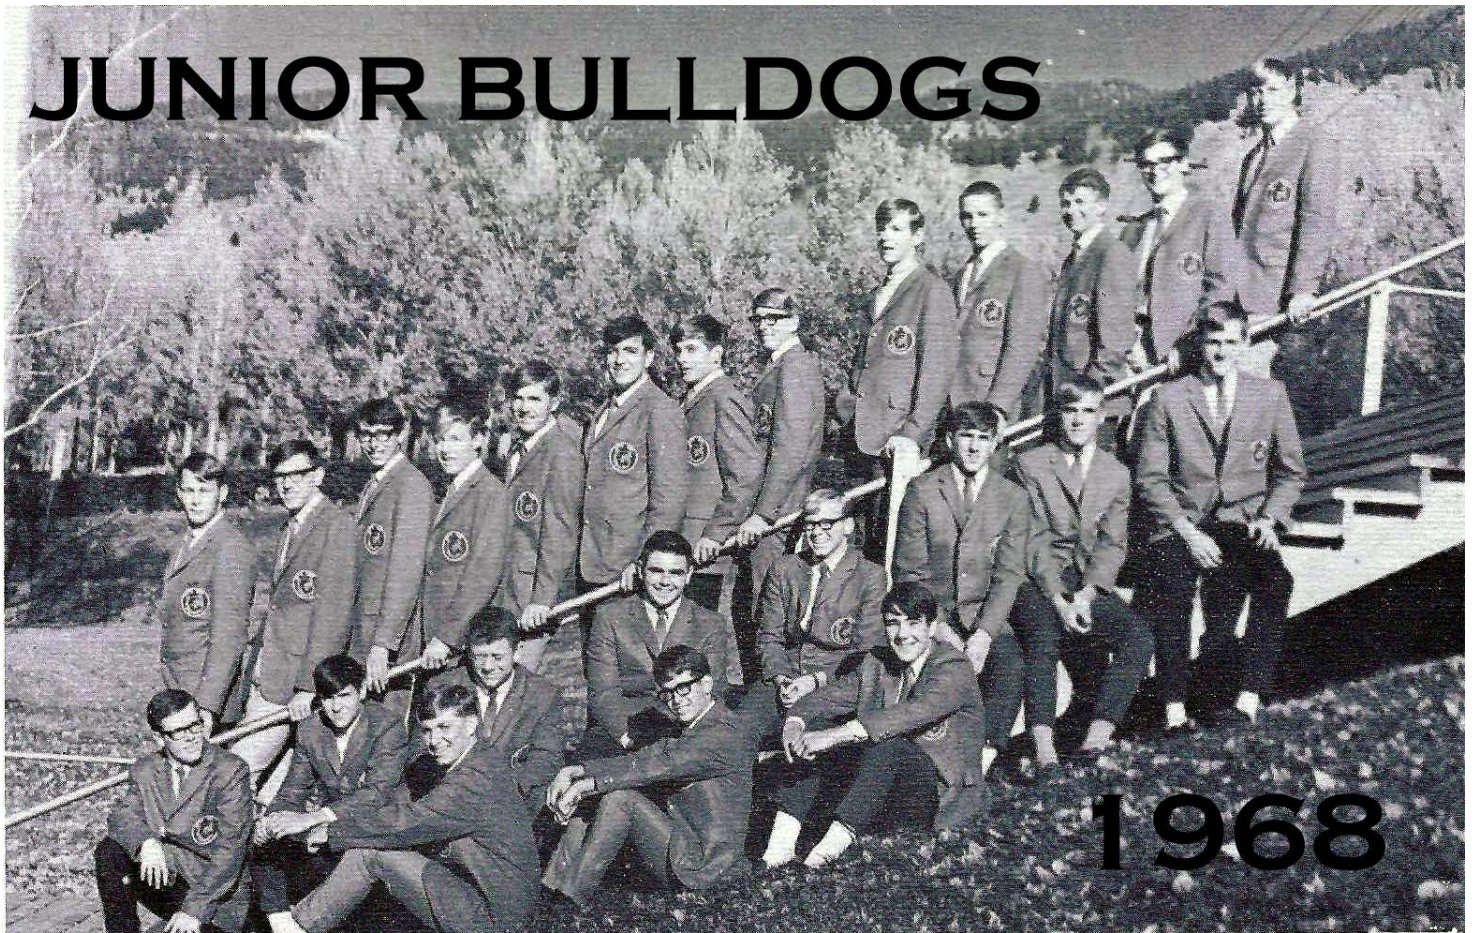

LOUIS "SONNY" LUBICK

**COACH
OF THE
YEAR**

1968

SENIOR BULLDOGS

1968

JUNIOR BULLDOGS

1968

1974