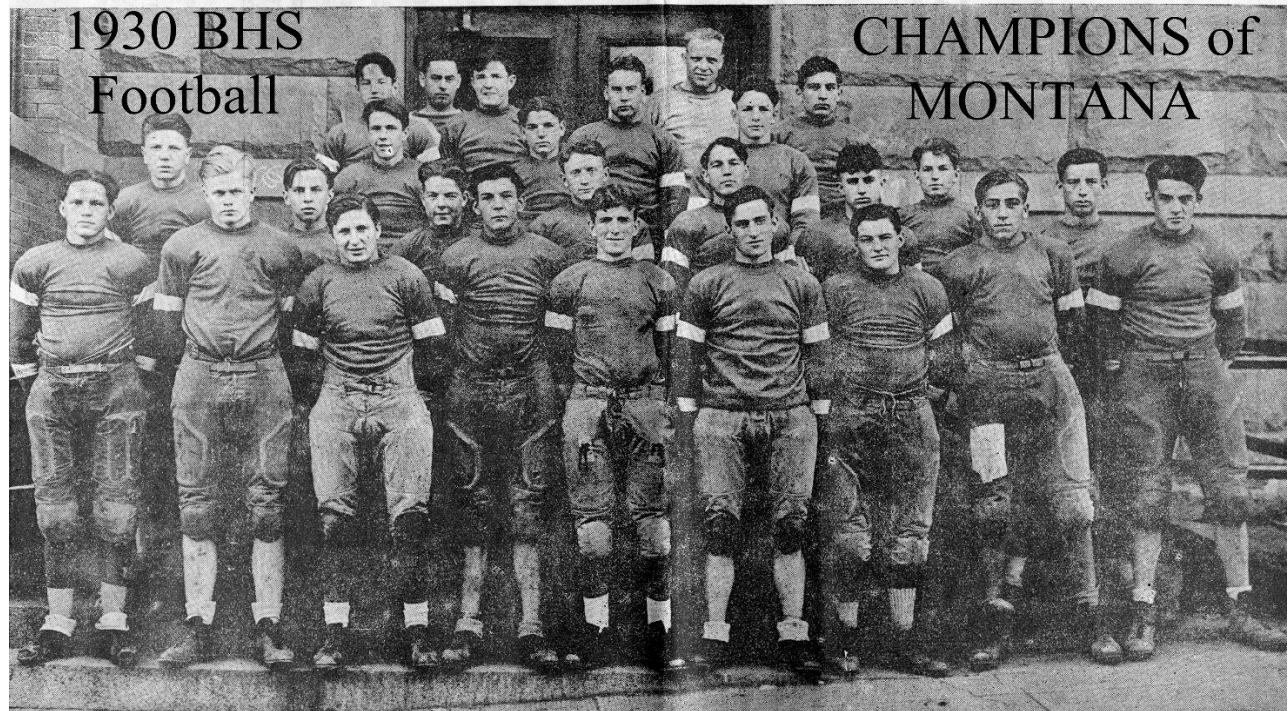

Howdy, Folks, Meet Montana's Champs

Front Row: Bonnetto, MacKenzie, Flynn, Oblizalo, Sullivan (Capt.), John Hinch, Strasser, Babich, Papich.
Second Row: W. Ellis, Hagenson, Crowley, DeCorey, Brown, Sagin, Buckley, J. Ellis.
Third Row: Thomson, Dosen, Johnson.
Fourth Row: Calloway, O'Malley, Burg, Davidson.
Back Row: Coaches Griffith and Dahlberg.