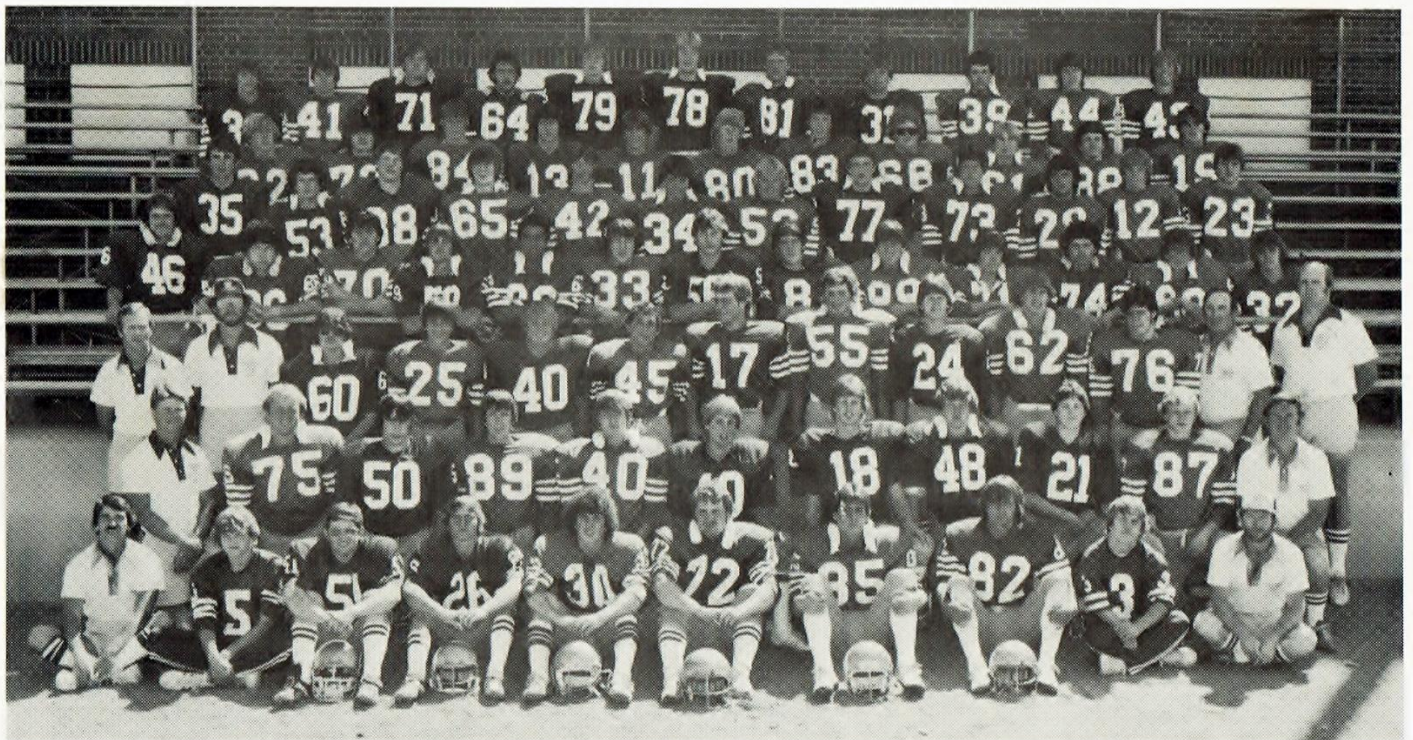

1981 Class AA Football Champions