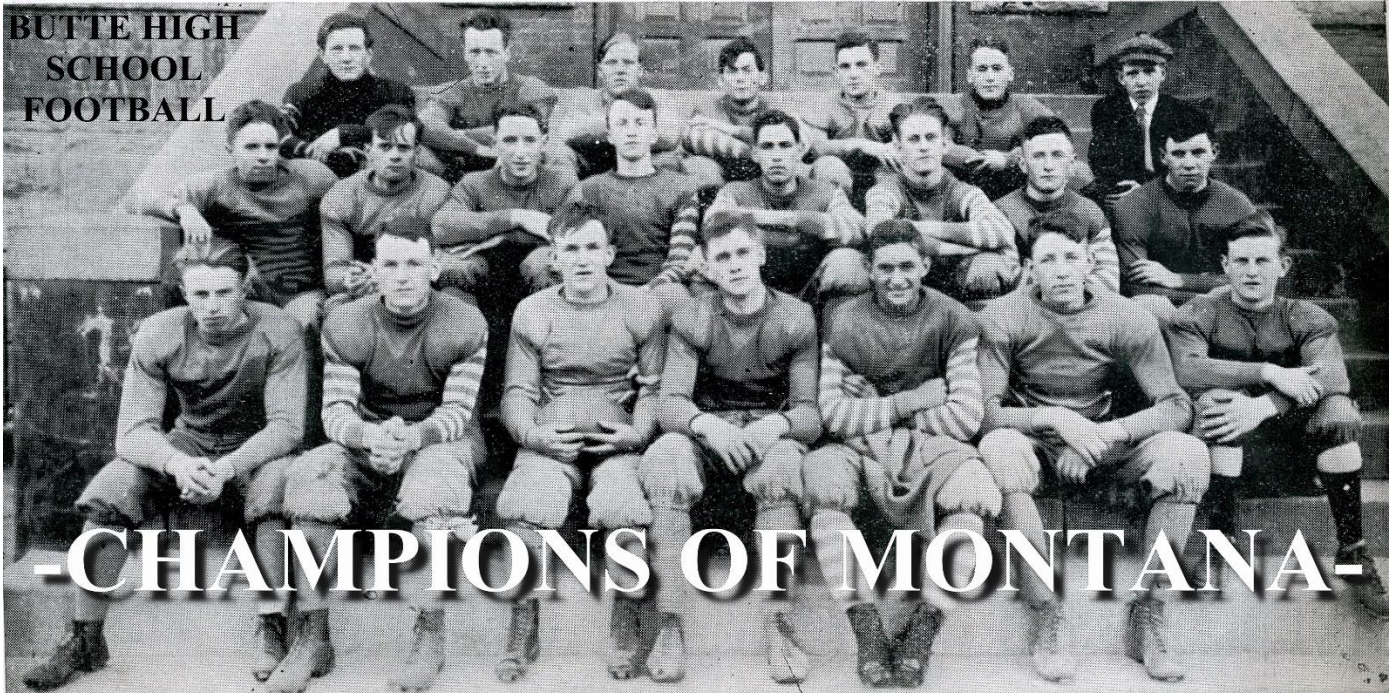

1915 INTERMOUNTAIN CHAMPIONS

BUTTE HIGH
SCHOOL
FOOTBALL

BOTTOM: Gosman-QB, Crowley-Right Tackle, Harris (Captain)-Right Guard, Myers-Center or Left End, Molthen-Fullback, Fisher-Center or Left Guard, Lyford-Substitute Lineman, MIDDLE: Bluff-Substitute Left Halfback, Kitto-Substitute Right Halfback, Hale-Substitute Guard & Tackle, Vogler-Right Halfback, Keeley-Sub Left Halfback, Driscoll-Right End, Sullivan-Sub Right Halfback, Dougherty-Sub Lineman, BACK: Gray-Sub Lineman, O'Brien-Left Guard, Dahlberg-Left Tackle, Ambrose-Sub Left End, Matthews-Left End, Selway-Sub Lineman, Allen-Manager