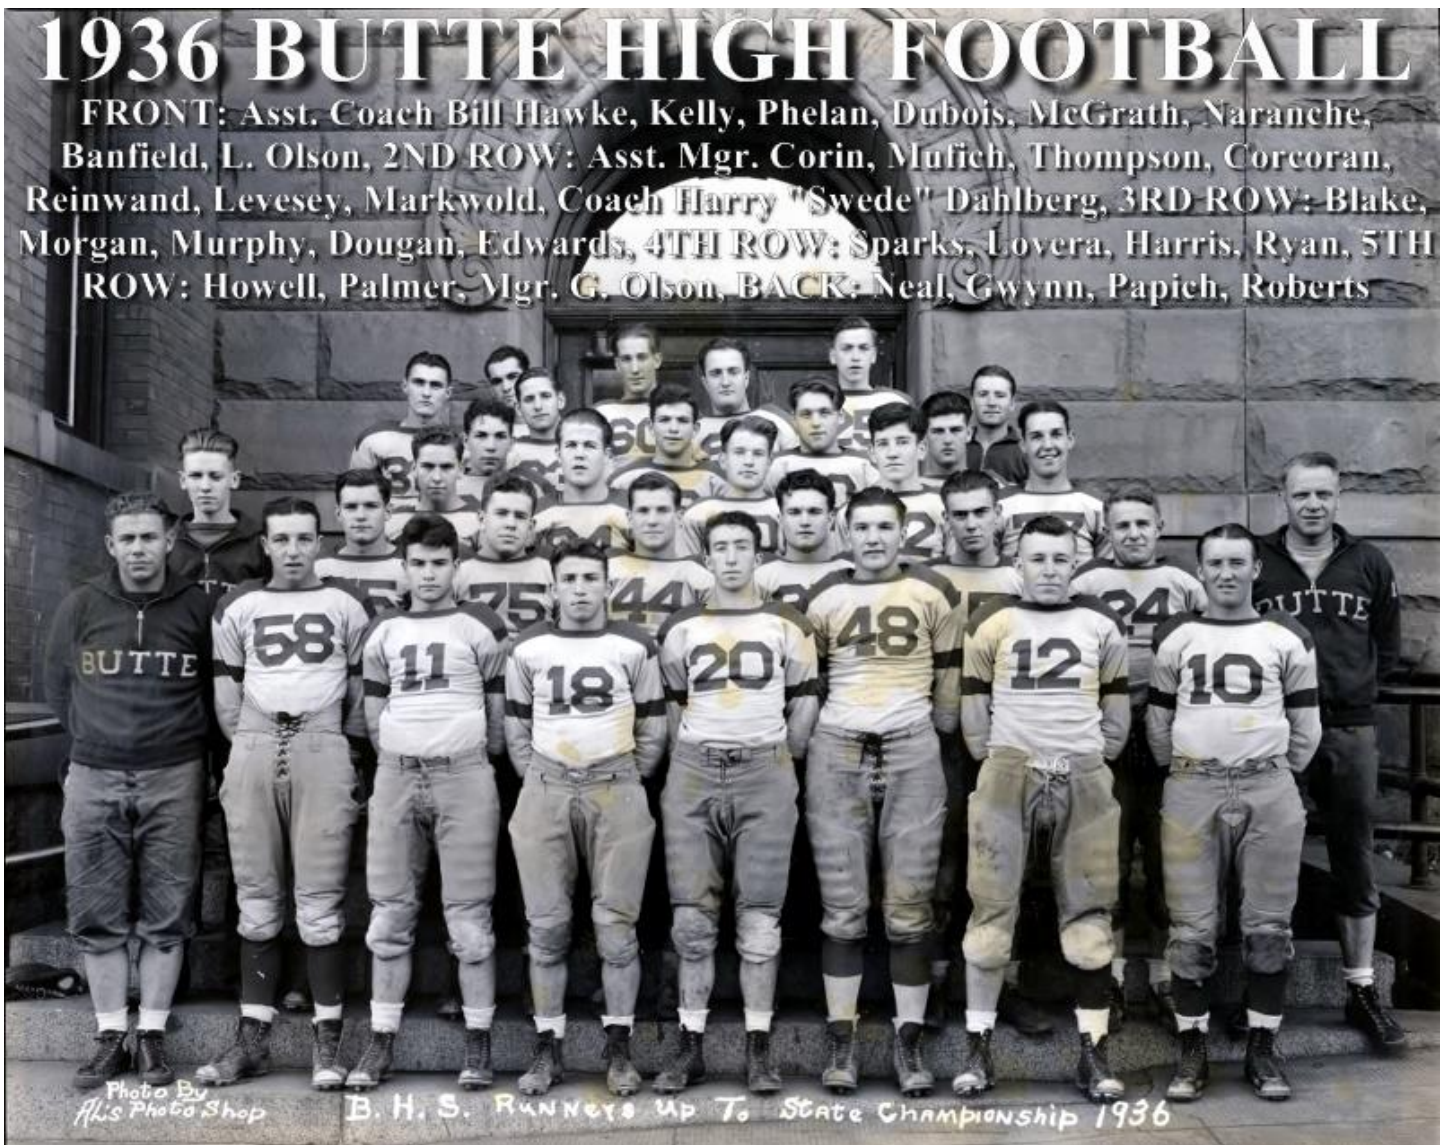

1936

THANKSGIVING DAY

THURSDAY NOVEMBER 26, 1936 IN GREAT FALLS, MT AT GREAT FALLS HIGH STADIUM

GREAT FALLS HIGH SCHOOL 25 – BUTTE HIGH SCHOOL 6

KICKOFF @ 1:00 P.M.