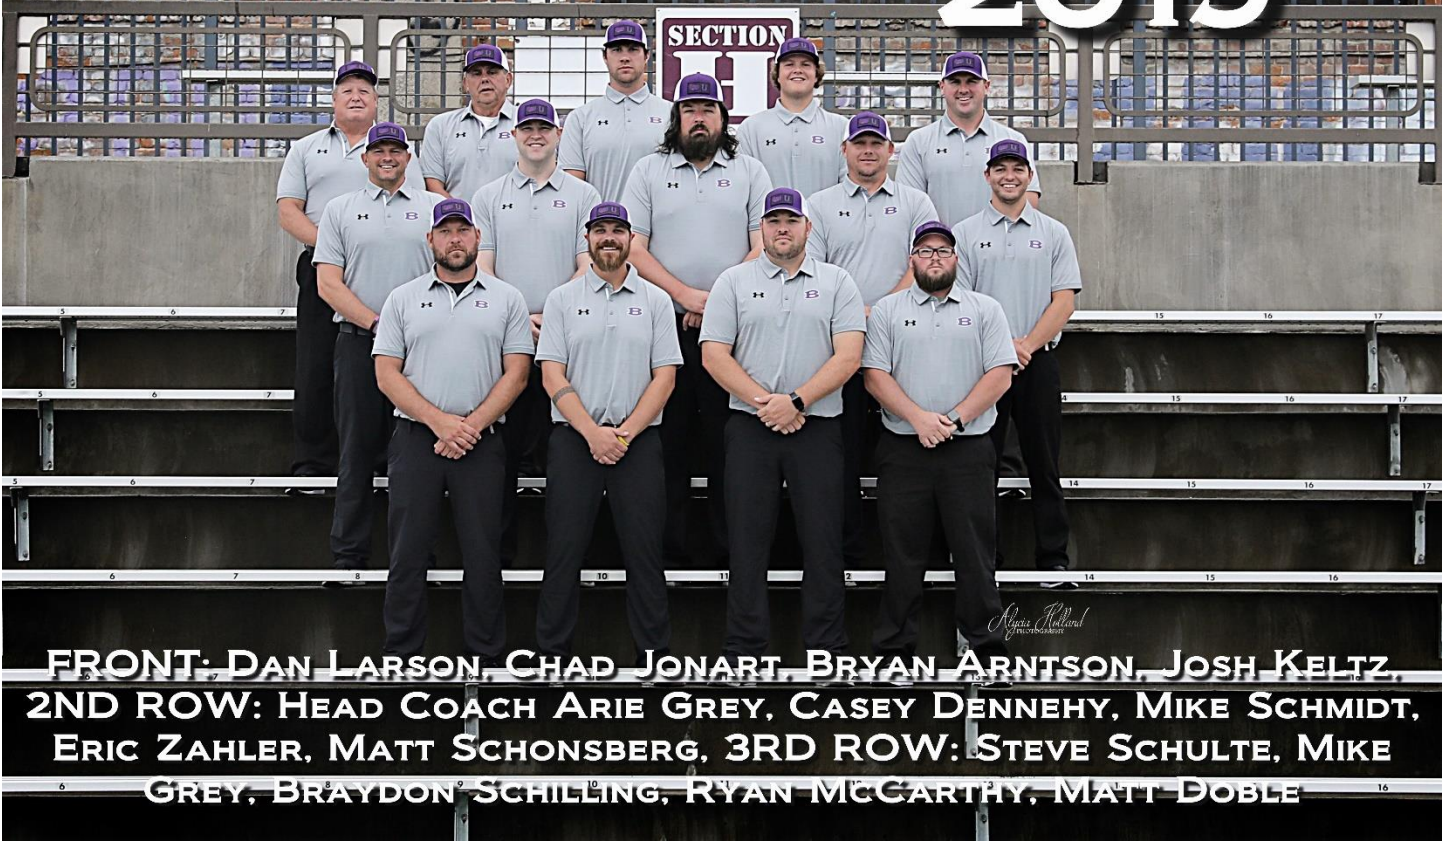

BULLDOG FOOTBALL COACHING STAFF 2019

**FRONT: DAN LARSON, CHAD JONART, BRYAN ARNTSON, JOSH KELTZ,
2ND ROW: HEAD COACH ARIE GREY, CASEY DENNEHY, MIKE SCHMIDT,
ERIC ZAHLER, MATT SCHONSBERG, 3RD ROW: STEVE SCHULTE, MIKE
GREY, BRAYDON SCHILLING, RYAN MCCARTHY, MATT DOBLE**