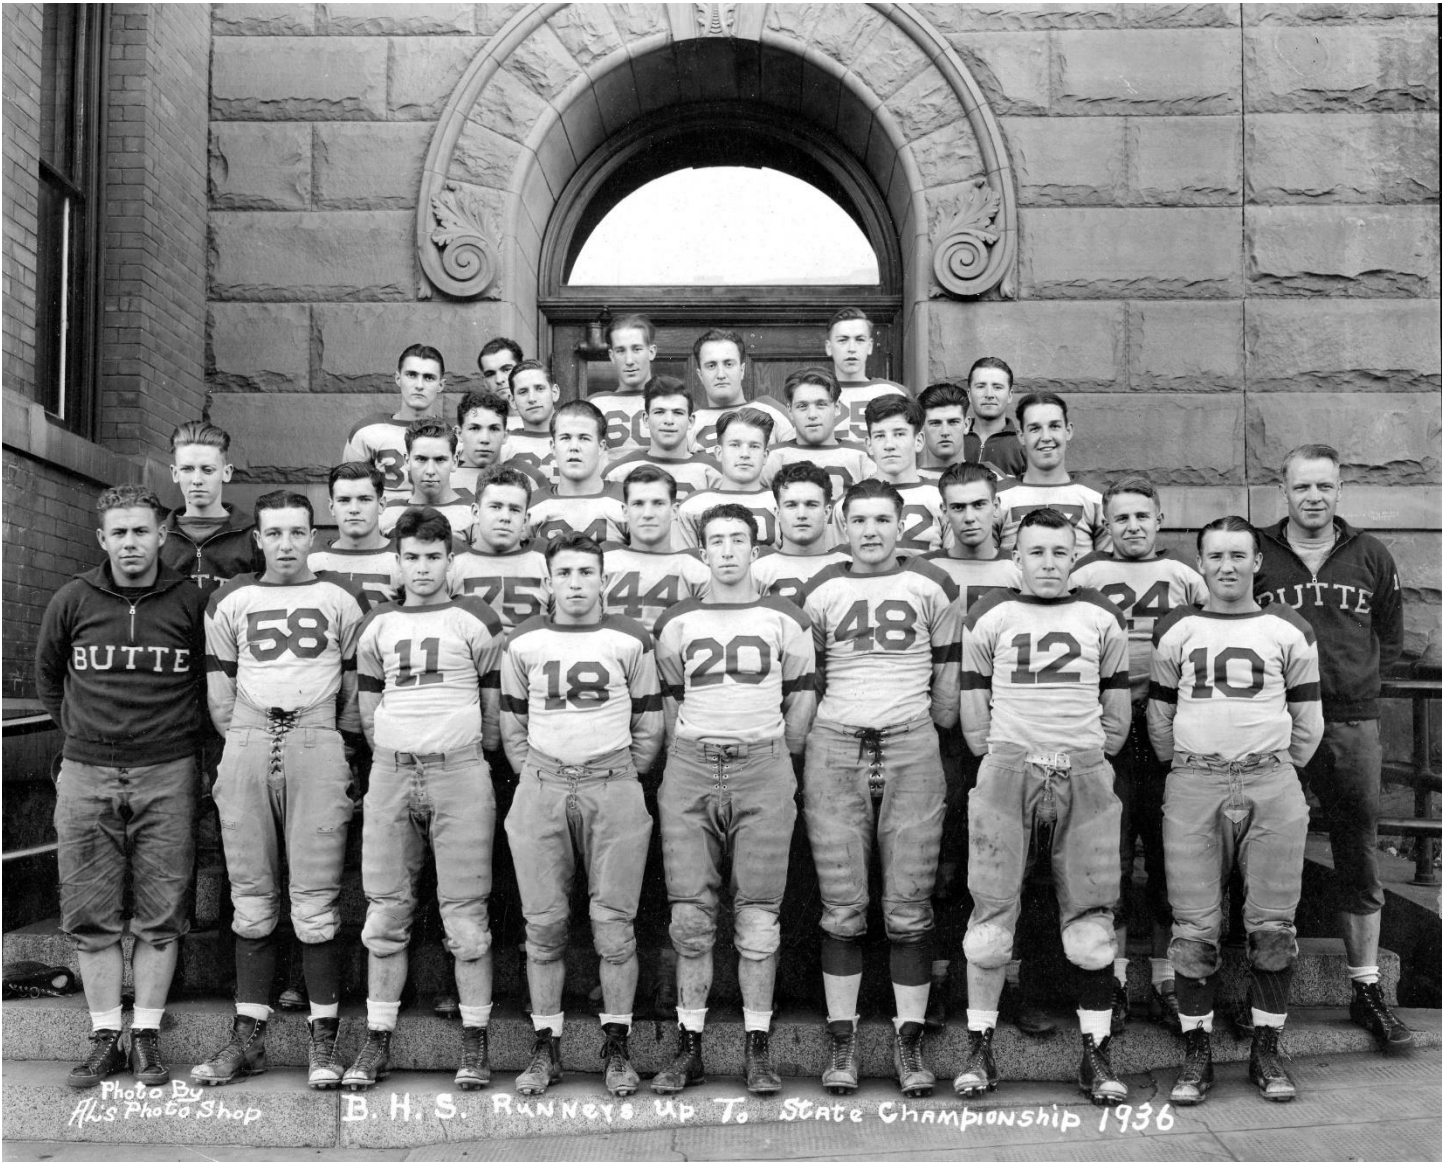

Photo By
H.S. Photo Shop

B. H. S. Runners Up To State Championship 1936