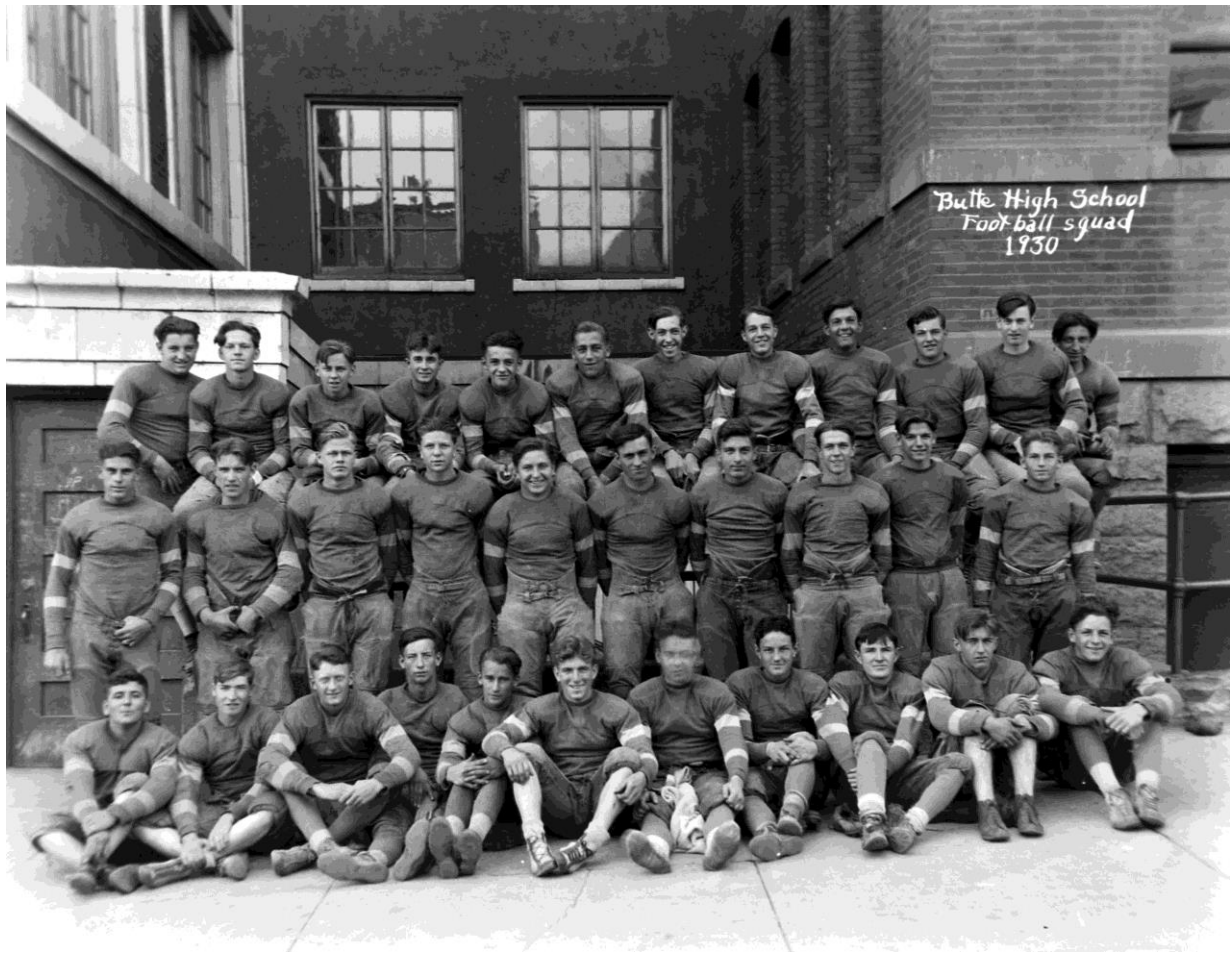

Howdy, Folks, Meet Montana's Champs