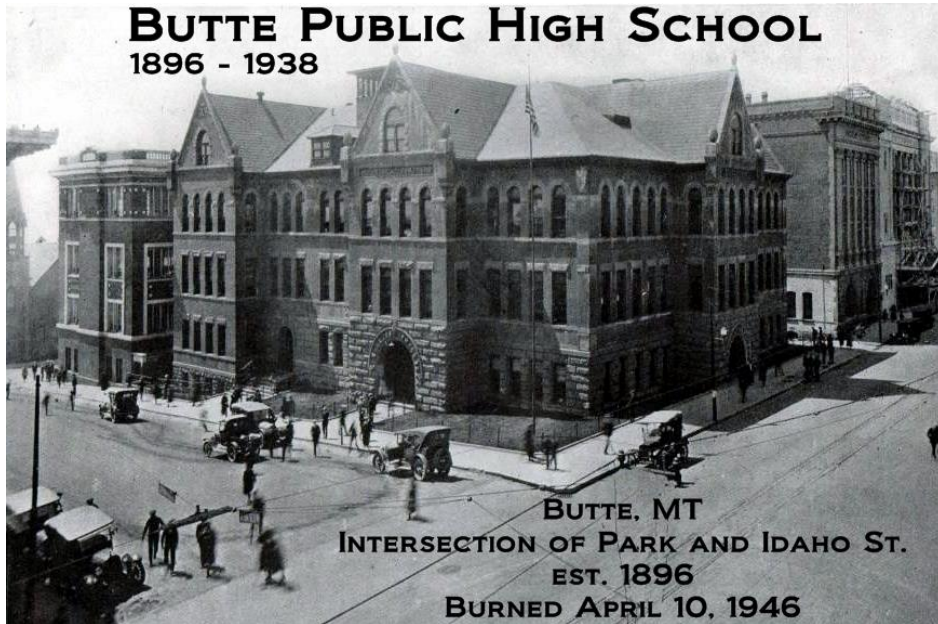

BUTTE PUBLIC HIGH SCHOOL
1896 - 1938

1896

THIS TEAM OF 1896 PLAYED HELENA HIGH, THE AGRICULTURAL COLLEGE, BUTTE BUSINESS COLLEGE, SILVER BOW JUNIORS AND SEVERAL PICKUP TEAMS...GOING UNDEFEATED!