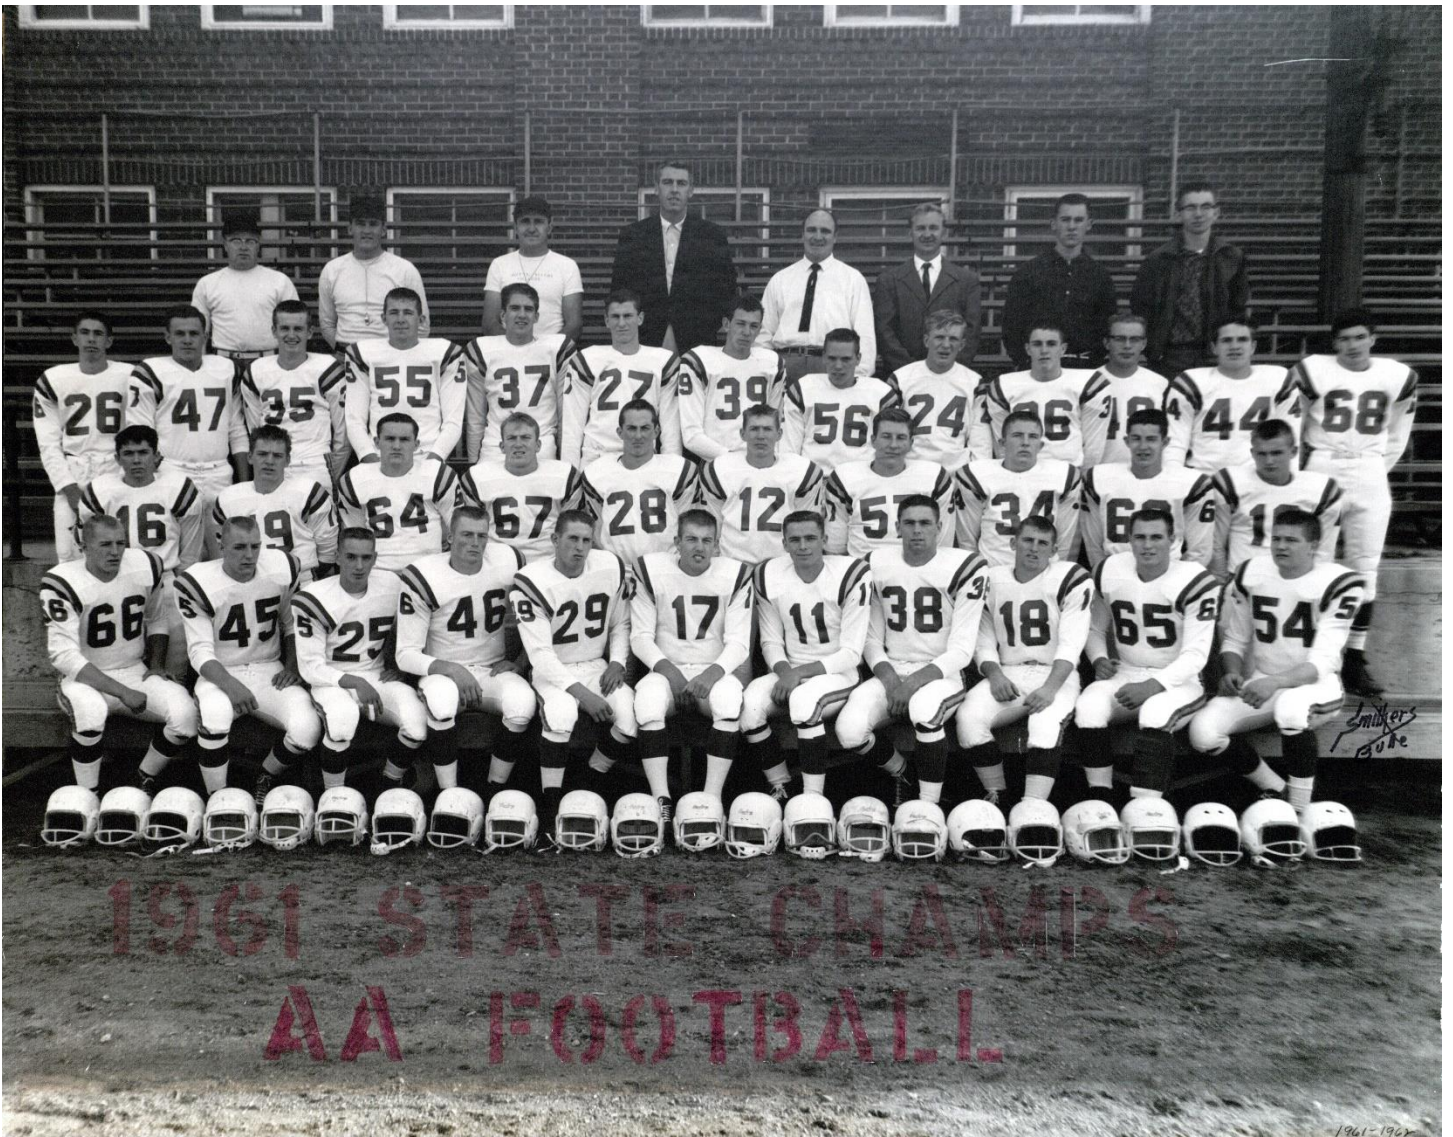

Colors: Purple and White.

Managers: Terry Godbout, Tim Clark and Jack Stuart.

Cheerleaders: Kathy Casey, Patty McCall, Teni Babich, Bonnie Bruchner, Susan Farley.

SAM JANKOVICH
Head Coach

HOWARD JOHNSON
Backfield Coach