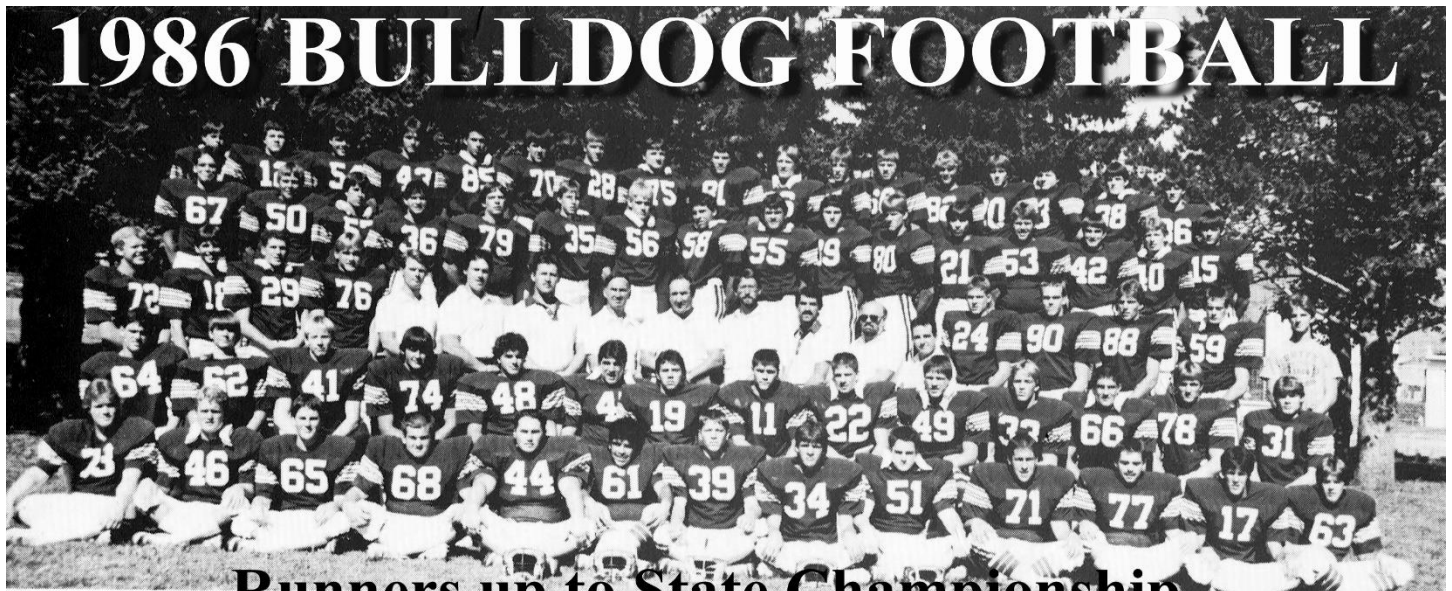

1986

FRIDAY NOVEMBER 21, 1986 IN GREAT FALLS, MT @ MEMORIAL STADIUM

GREAT FALLS RUSSELL HIGH SCHOOL (C.M.R.) 41 – BUTTE HIGH SCHOOL 15

KICKOFF @ 7:30 P.M.

- Runners up to State Championship -

From Top left to Right: Shawn McDevitt, Mike Telling, Gus Knauth, Tom Michelotti, Shawn LaMere, Tom McDonald, Dan Thompson, Dean Gransbery, Rob Turner, Randy Street, Scott Becker, Shane Kelly, Shawn Cooney, Russ Connole, Jamey Byrnes, Frank O'Connor, Steve McCarthy. Second Row: Kevin Castleton, Marshall Latham, John MacMillan, Bill English, Tom Bolton, Shawn Becker, Jim Sullivan, Marty Ross, Leon Ostrowski, Jeff Petritz, Brian Gilman, Gerald Cote, Mark James, Todd Harrington, K.C. Hill, Marc Lee. 3rd Row: Marvin Mongar, Chris Milne, Leo Teske, Rob Lee, Coach Anderson, Coach Carriger, Coach C. McElroy, Coach Lean, Head Coach J. McElroy, Coach Osborne, Coach Hawe, Trainer Mason, Coach Uggetti, Darren Davis, Doug Hopper, Todd Hoar, Dan Sampson, Damon Ogle Student Trainer. 4th Row: Shawn Fitzpatrick, Joe Moritz, Mark Shutey, Mike Ritter, Ron Nettleton, Kyle Mirich, Troy Troglia, Dale Asanovich, Gered Allen, Mark Dennehy, Paul LeProwse, Lewis Pesanti, Scott Harding, Denis Cuchine. 5th Row: Shane Sadoski, Paul Anderson, Kevin Cain, Dave Mason, Mark Hockaday, Bob Herrera, Mark Alley, Russ Allen, John Harrington, Brennan Melvin, Ross Rowling, Todd Paffhausen, Dennis Briggs.