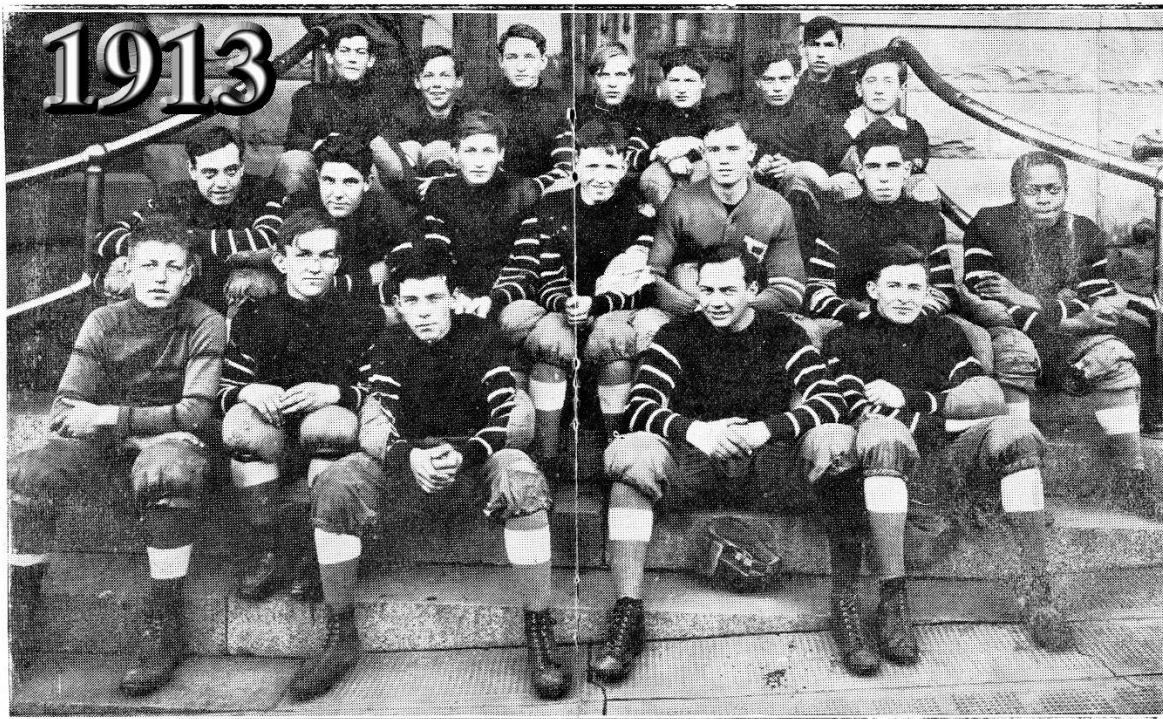

1913

THANKSGIVING DAY

THURSDAY NOVEMBER 27, 1913 IN BILLINGS, MT @ SOUTH PARK

BUTTE HIGH SCHOOL 7 – BILLINGS HIGH SCHOOL 6

KICKOFF @ 2:30 P.M.

PAGE TWENTY-TWO

THE MOUNTAINEER

THE MOUNTAINEER

PAGE TWENTY-THREE

BUTTE HIGH FOOTBALL - "CHAMPIONS OF MONTANA"

SNAPPED JUST BEFORE THEY WENT OUT FOR THEIR LAST PRACTICE

Players, reading left to right. Bottom row—Clinch, Harris, Buck, Scherck, Rowe; middle row—Bartzen, Winwood, McAuliffe, Dee, Captain Donnelly, Richards; back row—Ambrose, Blinn, Thrasher, Dahlberg, Barger, Boyle, Vogler and Driscoll.