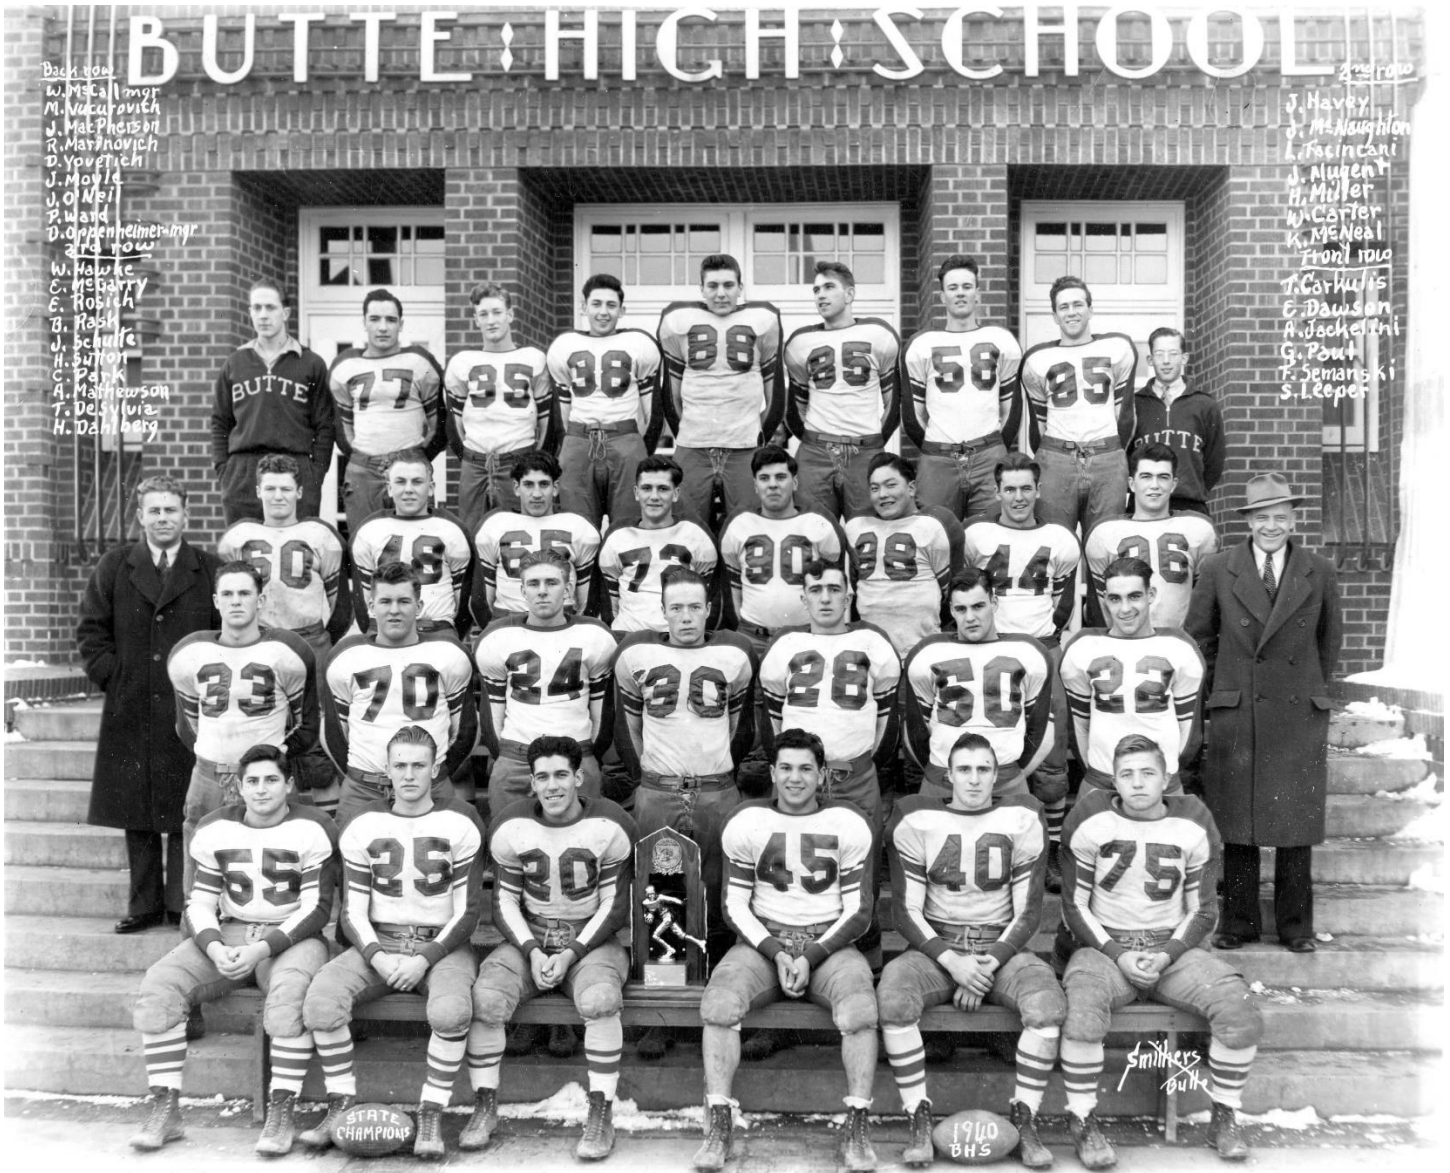

1940

THANKSGIVING DAY

THURSDAY NOVEMBER 21, 1940 IN ANACONDA, MT @ MITCHELL STADIUM

BUTTE HIGH SCHOOL 19 – BILLINGS HIGH SCHOOL 0

KICKOFF @ 1:15 P.M.